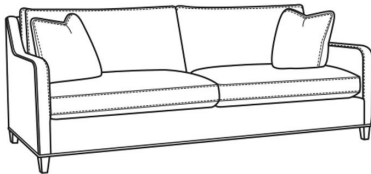

CR LAINE®

STYLE • COMFORT • COLOR

Sabine / 2130-20

DESCRIPTION:	Sofa (84.5W)
OUTSIDE:	84.5"W x 41"D x 37"H
INSIDE:	77"W x 23"D
SEAT:	21"H
ARM:	26.5"H
BACK RAIL:	35"H
THROW PILLOWS:	2 - 20"
COM:	Plain: 20.00 yds Repeat of 2-14": 25.00 yds Repeat of 15-27": 27.00 yds
WEIGHT:	175 lbs

Standard Features:

Box Border Back

French Seamed

May be shown with optional features

SABINE

Standard Seat Cushion:	Comfort Down Seat
Standard Back Pillow:	Comfort Down Back

Also available:

Sabine / 2130-21

Long Sofa (94.5W)

Outside: 94.5W x 41D x 37H

Inside: 87W x 23D