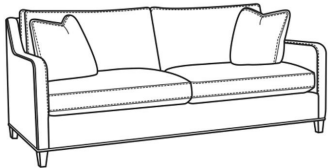

## Sabine / 2130-21

|                |   |
|----------------|---|
| DESCRIPTION:   | Long Sofa (94.5W)   |
| OUTSIDE:       | 94.5"W x 41"D x 37"H  |
| INSIDE:        | 87"W x 23"D   |
| SEAT:          | 21"H  |
| ARM:           | 26.5"H  |
| BACK RAIL:     | 35"H  |
| THROW PILLOWS: | 2 - 20"   |
| COM:           | Plain: 20.00 yds<br>Repeat of 2-14": 25.00 yds<br>Repeat of 15-27": 27.00 yds |
| WEIGHT:        | 180 lbs   |

### Standard Features:

Box Border Back

French Seamed

May be shown with optional features

## SABINE

|                        |                   |
|------------------------|-------------------|
| Standard Seat Cushion: | Comfort Down Seat |
| Standard Back Pillow:  | Comfort Down Back |

Also available:

Sabine / 2130-20

Sofa (84.5W)

Outside: 84.5W x 41D x 37H

Inside: 77W x 23D