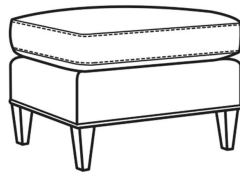

CR LAINE®

STYLE • COMFORT • COLOR

Samuel / 8015-05

DESCRIPTION:	Chair (28.5W)
OUTSIDE:	28.5"W x 37"D x 34"H
INSIDE:	23"W x 22"D
SEAT:	20"H
ARM:	23"H
COM:	Plain: 7.50 yds Repeat of 2-14": 9.50 yds Repeat of 15-27": 10.25 yds
WEIGHT:	70 lbs

L = available in leather

Standard Features:

French Seamed

May be shown with optional features

SAMUEL

Standard Seat Cushion: Hallmark

Also available:

Samuel / 8015-07
Ottoman (26.5W X 18.5D)
Outside: 26.5W x 18.5D x 18H
Inside: 0W x 0D

Samuel / L8015-07
Leather Ottoman (26.5W X 18.5D)
Outside: 26.5W x 18.5D x 18H
Inside: 0W x 0D

Samuel / 8015-05SW
Swivel Chair (28.5W)
Outside: 28.5W x 37D x 34H
Inside: 23W x 22D

Samuel / L8015-05
Leather Chair (28.5W)
Outside: 28.5W x 37D x 34H
Inside: 23W x 22D

Samuel / L8015-05SW
Leather Swivel Chair (28.5W)
Outside: 28.5W x 37D x 34H
Inside: 23W x 22D