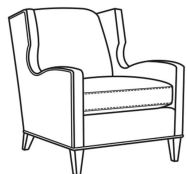

CR LAINE®

STYLE • COMFORT • COLOR

Samuel / 8015-05

DESCRIPTION:	Chair (28.5W)
OUTSIDE:	28.5"W x 37"D x 34"H
INSIDE:	23"W x 22"D
SEAT:	20"H
ARM:	23"H
COM:	Plain: 7.50 yds Repeat of 2-14": 9.50 yds Repeat of 15-27": 10.25 yds
WEIGHT:	70 lbs

L = available in leather

Standard Features:

French Seamed

May be shown with optional features

SAMUEL

Standard Seat Cushion: Hallmark

Also available:

Samuel / 8015-07
Ottoman (26.5W X 18.5D)
Outside: 26.5W x 18.5D x 18H
Inside: 0W x 0D

Samuel / L8015-07
Leather Ottoman (26.5W X 18.5D)
Outside: 26.5W x 18.5D x 18H
Inside: 0W x 0D

Samuel / 8015-05SW
Swivel Chair (28.5W)
Outside: 28.5W x 37D x 34H
Inside: 23W x 22D

Samuel / L8015-05
Leather Chair (28.5W)
Outside: 28.5W x 37D x 34H
Inside: 23W x 22D

Samuel / L8015-05SW
Leather Swivel Chair (28.5W)
Outside: 28.5W x 37D x 34H
Inside: 23W x 22D