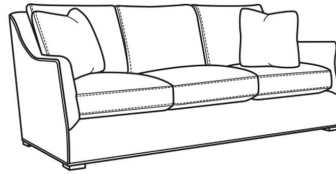

## Darius / 2100-05SW

DESCRIPTION:	Swivel Chair (34W)
OUTSIDE:	34"W x 40"D x 36.5"H
INSIDE:	24"W x 22"D
SEAT:	21"H
ARM:	25.5"H
BACK RAIL:	35.5"H
COM:	Plain: 8.50 yds Repeat of 2-14": 10.75 yds Repeat of 15-27": 11.50 yds
WEIGHT:	80 lbs

**L** = available in leather

## DARIUS

Standard Seat Cushion: Comfort Down Seat  
Standard Back Pillow: Comfort Down Back

Also available:

Darius / 2100-07  
Ottoman (29W X 23D)  
Outside: 29W x 23D x 17H  
Inside: 0W x 0D

Darius / 2100-00  
Sofa (85.5W)  
Outside: 85.5W x 40D x 36.5H  
Inside: 76W x 22D

Darius / 2100-01  
Long Sofa (97.5W)  
Outside: 97.5W x 40D x 36.5H  
Inside: 88W x 22D

Darius / 2100-05  
Chair (34W)  
Outside: 34W x 40D x 36.5H  
Inside: 24W x 22D