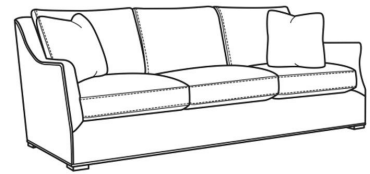

## Darius / 2100-05SW

DESCRIPTION:	Swivel Chair (34W)
OUTSIDE:	34"W x 40"D x 36.5"H
INSIDE:	24"W x 22"D
SEAT:	21"H
ARM:	25.5"H
BACK RAIL:	35.5"H
COM:	Plain: 8.50 yds Repeat of 2-14": 10.75 yds Repeat of 15-27": 11.50 yds
WEIGHT:	80 lbs

**L** = available in leather

## DARIUS

Standard Seat Cushion: Comfort Down Seat  
Standard Back Pillow: Comfort Down Back

Also available:

Darius / 2100-07  
Ottoman (29W X 23D)  
Outside: 29W x 23D x 17H  
Inside: 0W x 0D

Darius / 2100-00  
Sofa (85.5W)  
Outside: 85.5W x 40D x 36.5H  
Inside: 76W x 22D

Darius / 2100-01  
Long Sofa (97.5W)  
Outside: 97.5W x 40D x 36.5H  
Inside: 88W x 22D

Darius / 2100-05  
Chair (34W)  
Outside: 34W x 40D x 36.5H  
Inside: 24W x 22D