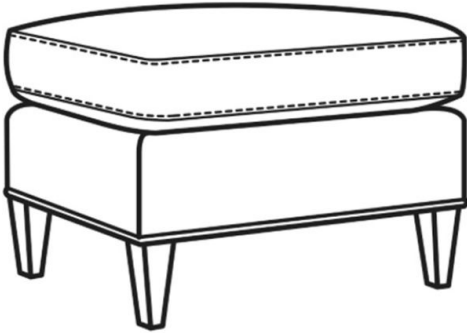

CR LAINE®

STYLE • COMFORT • COLOR

Samuel / 8015-07

DESCRIPTION:	Ottoman (26.5W X 18.5D)
OUTSIDE:	26.5"W x 18.5"D x 18"H
COM:	Plain: 3.50 yds Repeat of 2-14": 4.50 yds Repeat of 15-27": 4.75 yds
WEIGHT:	25 lbs

Standard Features:

French Seamed Cushion

May be shown with optional features

SAMUEL

Standard Seat Cushion: Hallmark Seat
