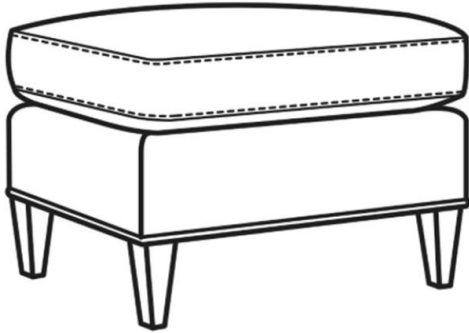

CR LAINE®

STYLE • COMFORT • COLOR

Samuel / L8015-07

DESCRIPTION: Ottoman (26.5W X 18.5D)
OUTSIDE: 26.5"W x 18.5"D x 18"H
COM: Plain: 28 sq ft
WEIGHT: 25 lbs

Standard Features:

French Seamed Cushion

May be shown with optional features

SAMUEL

Standard Seat Cushion: Hallmark Seat
