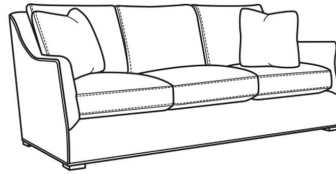

CR LAINE®

STYLE • COMFORT • COLOR

Darius / 2100-05

DESCRIPTION:	Chair (34W)
OUTSIDE:	34"W x 40"D x 36.5"H
INSIDE:	24"W x 22"D
SEAT:	21"H
ARM:	25.5"H
BACK RAIL:	35.5"H
COM:	Plain: 8.50 yds Repeat of 2-14": 10.75 yds Repeat of 15-27": 11.50 yds
WEIGHT:	70 lbs

DARIUS

Standard Seat Cushion:	Comfort Down Seat
Standard Back Pillow:	Comfort Down Back

L = available in leather

Also available:

Darius / 2100-07
Ottoman (29W X 23D)
Outside: 29W x 23D x 17H
Inside: 0W x 0D

Darius / 2100-00
Sofa (85.5W)
Outside: 85.5W x 40D x 36.5H
Inside: 76W x 22D

Darius / 2100-01
Long Sofa (97.5W)
Outside: 97.5W x 40D x 36.5H
Inside: 88W x 22D

Darius / 2100-05SW
Swivel Chair (34W)
Outside: 34W x 40D x 36.5H
Inside: 24W x 22D