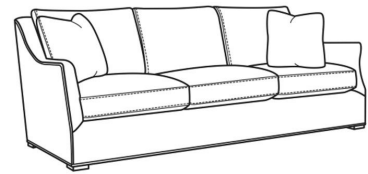

CR LAINE®

STYLE • COMFORT • COLOR

Darius / 2100-05

DESCRIPTION:	Chair (34W)
OUTSIDE:	34"W x 40"D x 36.5"H
INSIDE:	24"W x 22"D
SEAT:	21"H
ARM:	25.5"H
BACK RAIL:	35.5"H
COM:	Plain: 8.50 yds Repeat of 2-14": 10.75 yds Repeat of 15-27": 11.50 yds
WEIGHT:	70 lbs

DARIUS

Standard Seat Cushion:	Comfort Down Seat
Standard Back Pillow:	Comfort Down Back

L = available in leather

Also available:

Darius / 2100-07
Ottoman (29W X 23D)
Outside: 29W x 23D x 17H
Inside: 0W x 0D

Darius / 2100-00
Sofa (85.5W)
Outside: 85.5W x 40D x 36.5H
Inside: 76W x 22D

Darius / 2100-01
Long Sofa (97.5W)
Outside: 97.5W x 40D x 36.5H
Inside: 88W x 22D

Darius / 2100-05SW
Swivel Chair (34W)
Outside: 34W x 40D x 36.5H
Inside: 24W x 22D