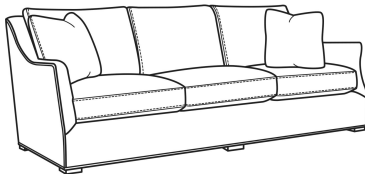

## Darius / L2100-05

DESCRIPTION:	Chair (34W)
OUTSIDE:	34"W x 40"D x 36.5"H
INSIDE:	24"W x 22"D
SEAT:	21"H
ARM:	25.5"H
BACK RAIL:	35.5"H
COM:	Plain: 111 sq ft
WEIGHT:	70 lbs

**L** = available in leather

## DARIUS

Standard Seat Cushion: Comfort Down Seat

Standard Back Pillow: Comfort Down Back

### Also available:

Darius / 2100-07  
Ottoman (29W X 23D)  
Outside: 29W x 23D x 17H  
Inside: 0W x 0D

Darius / L2100-07  
Leather Ottoman (29W X 23D)  
Outside: 29W x 23D x 17H  
Inside: 0W x 0D

Darius / 2100-00  
Sofa (85.5W)  
Outside: 85.5W x 40D x 36.5H  
Inside: 76W x 22D

Darius / 2100-01  
Long Sofa (97.5W)  
Outside: 97.5W x 40D x 36.5H  
Inside: 88W x 22D

Darius / 2100-05  
Chair (34W)  
Outside: 34W x 40D x 36.5H  
Inside: 24W x 22D

Darius / 2100-05SW  
Swivel Chair (34W)  
Outside: 34W x 40D x 36.5H  
Inside: 24W x 22D