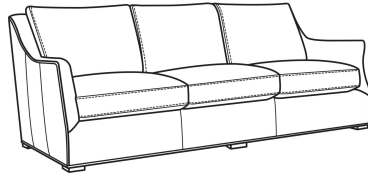

Darius / L2100-01
Leather Long Sofa (97.5W)
Outside: 97.5W x 40D x 36.5H
Inside: 88W x 22D