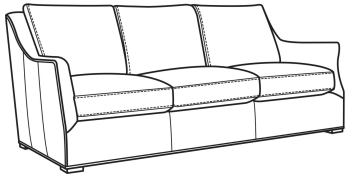

## Darius / L2100-05

DESCRIPTION:	Chair (34W)
OUTSIDE:	34"W x 40"D x 36.5"H
INSIDE:	24"W x 22"D
SEAT:	21"H
ARM:	25.5"H
BACK RAIL:	35.5"H
COM:	Plain: 111 sq ft
WEIGHT:	70 lbs

**L** = available in leather

## DARIUS

Standard Seat Cushion: Comfort Down Seat

Standard Back Pillow: Comfort Down Back

### Also available:

Darius / 2100-07  
Ottoman (29W X 23D)  
Outside: 29W x 23D x 17H  
Inside: 0W x 0D

Darius / L2100-07  
Leather Ottoman (29W X 23D)  
Outside: 29W x 23D x 17H  
Inside: 0W x 0D

Darius / 2100-00  
Sofa (85.5W)  
Outside: 85.5W x 40D x 36.5H  
Inside: 76W x 22D

Darius / 2100-01  
Long Sofa (97.5W)  
Outside: 97.5W x 40D x 36.5H  
Inside: 88W x 22D

Darius / 2100-05  
Chair (34W)  
Outside: 34W x 40D x 36.5H  
Inside: 24W x 22D

Darius / 2100-05SW  
Swivel Chair (34W)  
Outside: 34W x 40D x 36.5H  
Inside: 24W x 22D