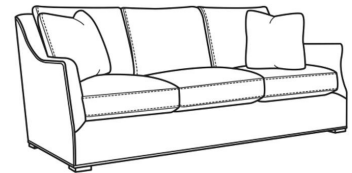

## Darius / L2100-05

DESCRIPTION:	Chair (34W)
OUTSIDE:	34"W x 40"D x 36.5"H
INSIDE:	24"W x 22"D
SEAT:	21"H
ARM:	25.5"H
BACK RAIL:	35.5"H
COM:	Plain: 111 sq ft
WEIGHT:	70 lbs

**L** = available in leather

## DARIUS

Standard Seat Cushion: Comfort Down Seat

Standard Back Pillow: Comfort Down Back

### Also available:

Darius / 2100-07  
Ottoman (29W X 23D)  
Outside: 29W x 23D x 17H  
Inside: 0W x 0D

Darius / L2100-07  
Leather Ottoman (29W X 23D)  
Outside: 29W x 23D x 17H  
Inside: 0W x 0D

Darius / 2100-00  
Sofa (85.5W)  
Outside: 85.5W x 40D x 36.5H  
Inside: 76W x 22D

Darius / 2100-01  
Long Sofa (97.5W)  
Outside: 97.5W x 40D x 36.5H  
Inside: 88W x 22D

Darius / 2100-05  
Chair (34W)  
Outside: 34W x 40D x 36.5H  
Inside: 24W x 22D

Darius / 2100-05SW  
Swivel Chair (34W)  
Outside: 34W x 40D x 36.5H  
Inside: 24W x 22D