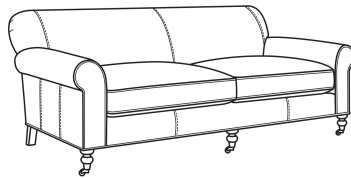

CR LAINE®

STYLE • COMFORT • COLOR

Theodore / 8330-20

DESCRIPTION:	Sofa (86W)
OUTSIDE:	86"W x 40"D x 34"H
INSIDE:	71"W x 24.5"D
SEAT:	20"H
ARM:	25"H
THROW PILLOWS:	2 - 20"
COM:	Plain: 16.50 yds Repeat of 2-14": 20.75 yds Repeat of 15-27": 22.50 yds
WEIGHT:	150 lbs

L = available in leather

Standard Features:

Standard with casters

May be shown with optional features

THEODORE

Standard Seat Cushion: Comfort Down Seat

Also available:

Theodore / 8330-21
Long Sofa (96W)
Outside: 96W x 40D x 34H
Inside: 81W x 24.5D

Theodore / L8330-20
Leather Sofa (86W)
Outside: 86W x 40D x 34H
Inside: 71W x 24.5D

Theodore / L8330-21
Leather Long Sofa (96W)
Outside: 96W x 40D x 34H
Inside: 81W x 24.5D