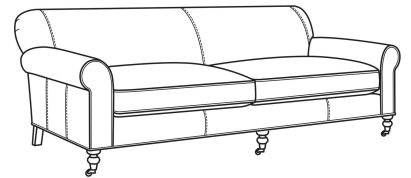

CR LAINE®

STYLE • COMFORT • COLOR

Theodore / 8330-20

DESCRIPTION:	Sofa (86W)
OUTSIDE:	86"W x 40"D x 34"H
INSIDE:	71"W x 24.5"D
SEAT:	20"H
ARM:	25"H
THROW PILLOWS:	2 - 20"
COM:	Plain: 16.50 yds Repeat of 2-14": 20.75 yds Repeat of 15-27": 22.50 yds
WEIGHT:	150 lbs

L = available in leather

Standard Features:

Standard with casters

May be shown with optional features

THEODORE

Standard Seat Cushion: Comfort Down Seat

Also available:

Theodore / 8330-21
Long Sofa (96W)
Outside: 96W x 40D x 34H
Inside: 81W x 24.5D

Theodore / L8330-20
Leather Sofa (86W)
Outside: 86W x 40D x 34H
Inside: 71W x 24.5D

Theodore / L8330-21
Leather Long Sofa (96W)
Outside: 96W x 40D x 34H
Inside: 81W x 24.5D