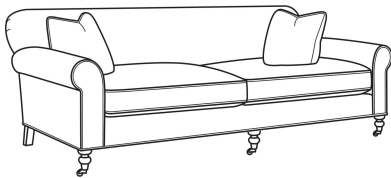

CR LAINE®

STYLE • COMFORT • COLOR

Theodore / 8330-20

DESCRIPTION:	Sofa (86W)
OUTSIDE:	86"W x 40"D x 34"H
INSIDE:	71"W x 24.5"D
SEAT:	20"H
ARM:	25"H
THROW PILLOWS:	2 - 20"
COM:	Plain: 16.50 yds Repeat of 2-14": 20.75 yds Repeat of 15-27": 22.50 yds
WEIGHT:	150 lbs

L = available in leather

Standard Features:

Standard with casters

May be shown with optional features

THEODORE

Standard Seat Cushion: Comfort Down Seat

Also available:

Theodore / 8330-21
Long Sofa (96W)
Outside: 96W x 40D x 34H
Inside: 81W x 24.5D

Theodore / L8330-20
Leather Sofa (86W)
Outside: 86W x 40D x 34H
Inside: 71W x 24.5D

Theodore / L8330-21
Leather Long Sofa (96W)
Outside: 96W x 40D x 34H
Inside: 81W x 24.5D