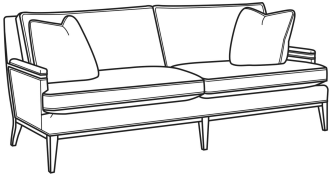

## Josephine / 1250-05

DESCRIPTION:	Chair (29.5W)
OUTSIDE:	29.5"W x 36"D x 35"H
INSIDE:	23.5"W x 20"D
SEAT:	20"H
ARM:	24"H
BACK RAIL:	35"H
COM:	Plain: 8.00 yds Repeat of 2-14": 10.00 yds Repeat of 15-27": 11.00 yds
WEIGHT:	60 lbs

### Standard Features:

Box Border Back

May be shown with optional features

## JOSEPHINE

Standard Seat Cushion: Hallmark Seat

Standard Back Pillow: Fiber Luxe Back

---

### Also available:

Josephine / 1250-21  
Long Sofa (88.5W)  
Outside: 88.5W x 36D x 35H  
Inside: 82.5W x 20D

Josephine / 1250-21B  
Long Sofa (88.5W)  
Outside: 88.5W x 36D x 35H  
Inside: 82.5W x 20D