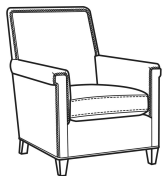

CR LAINE®

STYLE • COMFORT • COLOR

Josh / 1885-05SW

DESCRIPTION:	Swivel Chair (30W)
OUTSIDE:	30"W x 35.5"D x 37"H
INSIDE:	20"W x 20"D
SEAT:	19"H
ARM:	24.5"H
COM:	Plain: 8.00 yds Repeat of 2-14": 10.00 yds Repeat of 15-27": 11.00 yds
WEIGHT:	65 lbs

L = available in leather

Standard Features:

French Seamed

Standard with small nail trim

May be shown with optional features

Standard Seat Cushion: **JOSH**
Hallmart Seat

Also available:

Josh / 1885-07
Ottoman (25.5W X 19D)
Outside: 25.5W x 19D x 17H
Inside: 0W x 0D

Josh / L1885-07
Leather Ottoman (25.5W X 19D)
Outside: 25.5W x 19D x 17H
Inside: 0W x 0D

Josh / 1885-05
Chair (30W)
Outside: 30W x 35.5D x 37H
Inside: 20W x 20D

Josh / L1885-05
Leather Chair (30W)
Outside: 30W x 35.5D x 37H
Inside: 20W x 20D