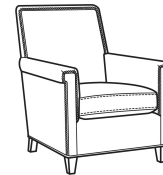

CR LAINE®

STYLE • COMFORT • COLOR

Josh / 1885-05SW

DESCRIPTION:	Swivel Chair (30W)
OUTSIDE:	30"W x 35.5"D x 37"H
INSIDE:	20"W x 20"D
SEAT:	19"H
ARM:	24.5"H
COM:	Plain: 8.00 yds Repeat of 2-14": 10.00 yds Repeat of 15-27": 11.00 yds
WEIGHT:	65 lbs

L = available in leather

Standard Features:

French Seamed

Standard with small nail trim

May be shown with optional features

Standard Seat Cushion: **JOSH**
Hallmart Seat

Also available:

Josh / 1885-07
Ottoman (25.5W X 19D)
Outside: 25.5W x 19D x 17H
Inside: 0W x 0D

Josh / L1885-07
Leather Ottoman (25.5W X 19D)
Outside: 25.5W x 19D x 17H
Inside: 0W x 0D

Josh / 1885-05
Chair (30W)
Outside: 30W x 35.5D x 37H
Inside: 20W x 20D

Josh / L1885-05
Leather Chair (30W)
Outside: 30W x 35.5D x 37H
Inside: 20W x 20D