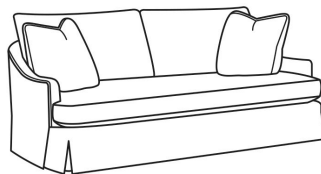

CR LAINE®

STYLE • COMFORT • COLOR

Anniston / 3400-01B

DESCRIPTION:	Long Sofa (93W)
OUTSIDE:	93"W x 39"D x 37"H
INSIDE:	85"W x 24"D
SEAT:	19.5"H
ARM:	22.5"H
BACK RAIL:	30"H
THROW PILLOWS:	2 - 20"
COM:	Plain: 18.50 yds Repeat of 2-14": 23.25 yds Repeat of 15-27": 25.00 yds
WEIGHT:	175 lbs

Standard Features:

- Knife Edge Back
- Weltless
- May be shown with optional features

ANNISTON

- Standard Seat Cushion: Comfort Down Seat
- Standard Back Pillow: Fiber Luxe Back

Also available:

Anniston / 3400-20
Sofa (84W)
Outside: 84W x 39D x 37H
Inside: 76W x 24D

Anniston / 3400-20B
Sofa (84W)
Outside: 84W x 39D x 37H
Inside: 76W x 24D

Anniston / 3400-21
Long Sofa (93W)
Outside: 93W x 39D x 37H
Inside: 85W x 24D