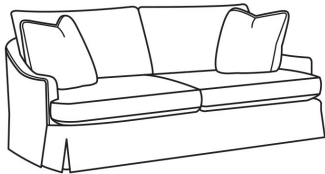

CR LAINE®

STYLE • COMFORT • COLOR

Anniston / 3400-01B

DESCRIPTION:	Long Sofa (93W)
OUTSIDE:	93"W x 39"D x 37"H
INSIDE:	85"W x 24"D
SEAT:	19.5"H
ARM:	22.5"H
BACK RAIL:	30"H
THROW PILLOWS:	2 - 20"
COM:	Plain: 18.50 yds Repeat of 2-14": 23.25 yds Repeat of 15-27": 25.00 yds
WEIGHT:	175 lbs

Standard Features:

- Knife Edge Back
- Weltless
- May be shown with optional features

ANNISTON

- Standard Seat Cushion: Comfort Down Seat
- Standard Back Pillow: Fiber Luxe Back

Also available:

Anniston / 3400-20
Sofa (84W)
Outside: 84W x 39D x 37H
Inside: 76W x 24D