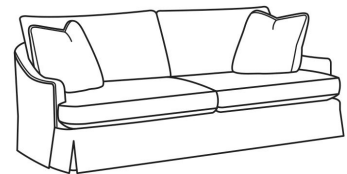

CR LAINE®

STYLE • COMFORT • COLOR

Anniston / 3400-01B

DESCRIPTION:	Long Sofa (93W)
OUTSIDE:	93"W x 39"D x 37"H
INSIDE:	85"W x 24"D
SEAT:	19.5"H
ARM:	22.5"H
BACK RAIL:	30"H
THROW PILLOWS:	2 - 20"
COM:	Plain: 18.50 yds Repeat of 2-14": 23.25 yds Repeat of 15-27": 25.00 yds
WEIGHT:	175 lbs

Standard Features:

- Knife Edge Back
- Weltless
- May be shown with optional features

ANNISTON

- Standard Seat Cushion: Comfort Down Seat
- Standard Back Pillow: Fiber Luxe Back

Also available:

Anniston / 3400-20
Sofa (84W)
Outside: 84W x 39D x 37H
Inside: 76W x 24D

Anniston / 3400-20B
Sofa (84W)
Outside: 84W x 39D x 37H
Inside: 76W x 24D

Anniston / 3400-21
Long Sofa (93W)
Outside: 93W x 39D x 37H
Inside: 85W x 24D