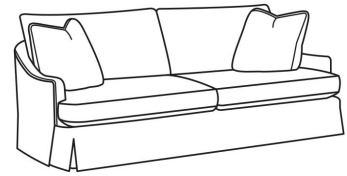

CR LAINE®

STYLE • COMFORT • COLOR

Anniston / 3400-20

DESCRIPTION:	Sofa (84W)
OUTSIDE:	84"W x 39"D x 37"H
INSIDE:	76"W x 24"D
SEAT:	19.5"H
ARM:	22.5"H
BACK RAIL:	30"H
THROW PILLOWS:	2 - 20"
COM:	Plain: 19.00 yds Repeat of 2-14": 23.75 yds Repeat of 15-27": 25.75 yds
WEIGHT:	170 lbs

Standard Features:

Knife Edge Back

Weltless

May be shown with optional features

ANNISTON

Standard Seat Cushion: Comfort Down Seat
Standard Back Pillow: Fiber Luxe Back

Also available:

Anniston / 3400-01B
Long Sofa (93W)
Outside: 93W x 39D x 37H
Inside: 85W x 24D

Anniston / 3400-20B
Sofa (84W)
Outside: 84W x 39D x 37H
Inside: 76W x 24D

Anniston / 3400-21
Long Sofa (93W)
Outside: 93W x 39D x 37H
Inside: 85W x 24D