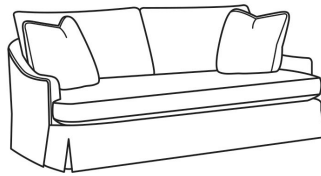

CR LAINE®

STYLE • COMFORT • COLOR

Anniston / 3400-20

DESCRIPTION:	Sofa (84W)
OUTSIDE:	84"W x 39"D x 37"H
INSIDE:	76"W x 24"D
SEAT:	19.5"H
ARM:	22.5"H
BACK RAIL:	30"H
THROW PILLOWS:	2 - 20"
COM:	Plain: 19.00 yds Repeat of 2-14": 23.75 yds Repeat of 15-27": 25.75 yds
WEIGHT:	170 lbs

Standard Features:

Knife Edge Back

Weltless

May be shown with optional features

ANNISTON

Standard Seat Cushion: Comfort Down Seat
Standard Back Pillow: Fiber Luxe Back

Also available:

Anniston / 3400-01B
Long Sofa (93W)
Outside: 93W x 39D x 37H
Inside: 85W x 24D

Anniston / 3400-20B
Sofa (84W)
Outside: 84W x 39D x 37H
Inside: 76W x 24D

Anniston / 3400-21
Long Sofa (93W)
Outside: 93W x 39D x 37H
Inside: 85W x 24D