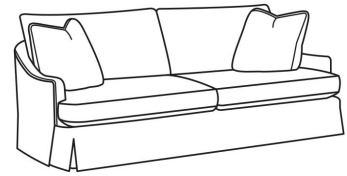

CR LAINE®

STYLE • COMFORT • COLOR

Anniston / 3400-20B

| | |
|----------------|---|
| DESCRIPTION: | Sofa (84W) |
| OUTSIDE: | 84"W x 39"D x 37"H |
| INSIDE: | 76"W x 24"D |
| SEAT: | 19.5"H |
| ARM: | 22.5"H |
| BACK RAIL: | 30"H |
| THROW PILLOWS: | 2 - 20" |
| COM: | Plain: 17.50 yds Repeat of 2-14": 22.00 yds Repeat of 15-27": 23.75 yds |
| WEIGHT: | 170 lbs |

Standard Features:

Knife Edge Back

Weltless

May be shown with optional features

ANNISTON

Standard Seat Cushion: Comfort Down Seat
Standard Back Pillow: Fiber Luxe Back

Also available:

Anniston / 3400-01B
Long Sofa (93W)
Outside: 93W x 39D x 37H
Inside: 85W x 24D

Anniston / 3400-20
Sofa (84W)
Outside: 84W x 39D x 37H
Inside: 76W x 24D

Anniston / 3400-21
Long Sofa (93W)
Outside: 93W x 39D x 37H
Inside: 85W x 24D