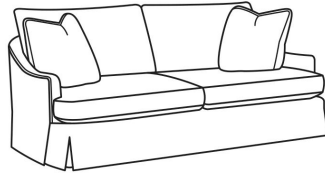

CR LAINE®

STYLE • COMFORT • COLOR

Anniston / 3400-20B

| | |
|----------------|---|
| DESCRIPTION: | Sofa (84W) |
| OUTSIDE: | 84"W x 39"D x 37"H |
| INSIDE: | 76"W x 24"D |
| SEAT: | 19.5"H |
| ARM: | 22.5"H |
| BACK RAIL: | 30"H |
| THROW PILLOWS: | 2 - 20" |
| COM: | Plain: 17.50 yds Repeat of 2-14": 22.00 yds Repeat of 15-27": 23.75 yds |
| WEIGHT: | 170 lbs |

Standard Features:

Knife Edge Back

Weltless

May be shown with optional features

ANNISTON

Standard Seat Cushion: Comfort Down Seat
Standard Back Pillow: Fiber Luxe Back

Also available:

Anniston / 3400-01B
Long Sofa (93W)
Outside: 93W x 39D x 37H
Inside: 85W x 24D

Anniston / 3400-20
Sofa (84W)
Outside: 84W x 39D x 37H
Inside: 76W x 24D

Anniston / 3400-21
Long Sofa (93W)
Outside: 93W x 39D x 37H
Inside: 85W x 24D