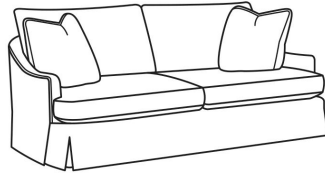

CR LAINE®

STYLE • COMFORT • COLOR

Anniston / 3400-21

DESCRIPTION:	Long Sofa (93W)
OUTSIDE:	93"W x 39"D x 37"H
INSIDE:	85"W x 24"D
SEAT:	19.5"H
ARM:	22.5"H
BACK RAIL:	30"H
THROW PILLOWS:	2 - 20"
COM:	Plain: 19.00 yds Repeat of 2-14": 23.75 yds Repeat of 15-27": 25.75 yds
WEIGHT:	175 lbs

Standard Features:

Knife Edge Back

Weltless

May be shown with optional features

ANNISTON

Standard Seat Cushion:	Comfort Down Seat
Standard Back Pillow:	Fiber Luxe Back

Also available:

Anniston / 3400-01B
Long Sofa (93W)
Outside: 93W x 39D x 37H
Inside: 85W x 24D