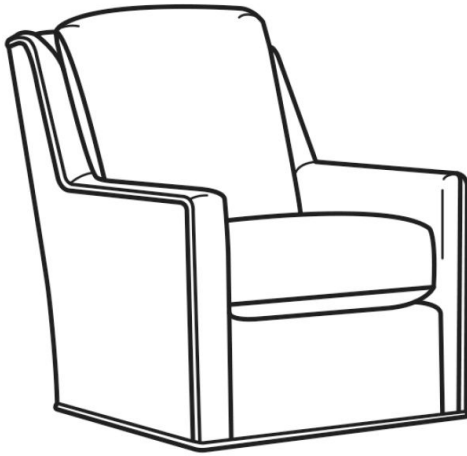

# CR LAINE®

STYLE • COMFORT • COLOR

## Prescott / L1715-05

DESCRIPTION:	Chair (31W)
OUTSIDE:	31"W x 39"D x 40"H
INSIDE:	21.5"W x 20"D
SEAT:	20"H
ARM:	24"H
BACK RAIL:	38"H
COM:	Plain: 109 sq ft
WEIGHT:	75 lbs

**L** = available in leather

### Standard Features:

Knife Edge Back

Weltless

May be shown with optional features

## PRESCOTT

Standard Seat Cushion:	Hallmark Seat
Standard Back Pillow:	Fiber Luxe Back