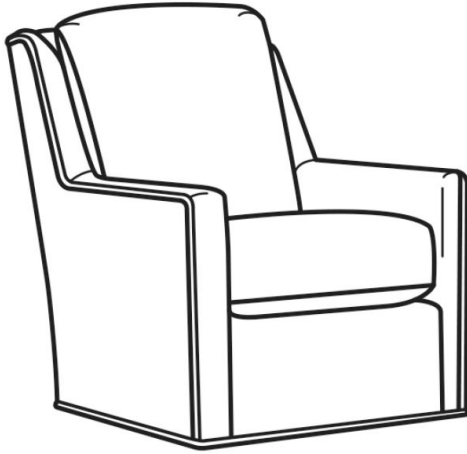

# CR LAINE®

STYLE • COMFORT • COLOR

## Prescott / L1715-05SG

DESCRIPTION:	Swivel Glider (31W)
OUTSIDE:	31"W x 39"D x 40"H
INSIDE:	21.5"W x 20"D
SEAT:	20"H
ARM:	24"H
BACK RAIL:	38"H
COM:	Plain: 109 sq ft
WEIGHT:	110 lbs

**L** = available in leather

### Standard Features:

Knife Edge Back

Weltless

May be shown with optional features

Prescott / L1715-05  
Leather Chair (31W)  
Outside: 31W x 39D x 40H  
Inside: 21.5W x 20D

Prescott / L1715-05SW  
Leather Swivel Chair (31W)  
Outside: 31W x 39D x 40H  
Inside: 21.5W x 20D