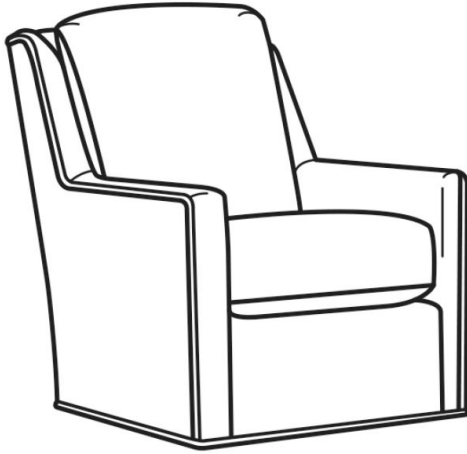

# CR LAINE®

STYLE • COMFORT • COLOR

## Prescott / L1715-05SW

DESCRIPTION:	Swivel Chair (31W)
OUTSIDE:	31"W x 39"D x 40"H
INSIDE:	21.5"W x 20"D
SEAT:	20"H
ARM:	24"H
BACK RAIL:	38"H
COM:	Plain: 109 sq ft
WEIGHT:	80 lbs

**L** = available in leather

### Standard Features:

Knife Edge Back

Weltless

May be shown with optional features

## PRESCOTT

Standard Seat Cushion:	Hallmark Seat
Standard Back Pillow:	Fiber Luxe Back