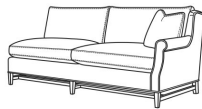

## LAURIE

|                        |                   |
|------------------------|-------------------|
| Standard Seat Cushion: | Comfort Down Seat |
| Standard Back Pillow:  | Comfort Down Back |

### Also available:

1530-11L One Arm Sofa (77w)

Laurie / 1530-11L  
One Arm Sofa (77W)  
Outside: 77W x 39D x 35H  
Inside: 72W x 23D

1530-11R One Arm Sofa (77w)

Laurie / 1530-11R  
One Arm Sofa (77W)  
Outside: 77W x 39D x 35H  
Inside: 72W x 23D