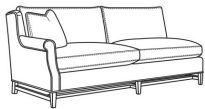

Also available:

1530-11L One Arm Sofa (77w)

Laurie / 1530-11L
One Arm Sofa (77W)
Outside: 77W x 39D x 35H
Inside: 72W x 23D