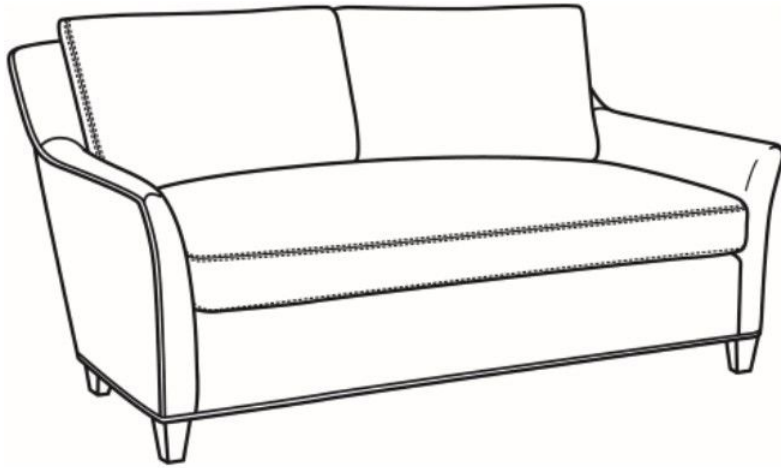

CR LAINE®

STYLE • COMFORT • COLOR

Studio / L1444-04

DESCRIPTION:	Settee (68W)
OUTSIDE:	68"W x 40"D x 34"H
INSIDE:	60"W x 22"D
SEAT:	19.5"H
ARM:	23"H
BACK RAIL:	32"H
COM:	Plain: 187 sq ft
WEIGHT:	90 lbs

L = available in leather

Standard Features:

Knife Edge Back

Saddle-Stitched

May be shown with optional features

STUDIO

Standard Seat Cushion:	Comfort Down Seat
Standard Back Pillow:	Legacy Down Back

Also available:

Studio / 1444-00B
Sofa (83W)
Outside: 83W x 40D x 34H
Inside: 75W x 22D

Studio / 1444-01B
Long Sofa (92W)
Outside: 92W x 40D x 34H
Inside: 84W x 22D

Studio / 1444-04
Settee (68W)
Outside: 68W x 40D x 34H
Inside: 60W x 22D

Studio / 1444-05
Chair (30.5W)
Outside: 30.5W x 40D x 34H
Inside: 22.5W x 21D

Studio / 1444-05SW
Swivel Chair (30.5W)
Outside: 30.5W x 40D x 34H
Inside: 22.5W x 21D

Studio / 1444-06
Chair & 1/2 (46W)
Outside: 46W x 40D x 34H
Inside: 37.5W x 21D

Studio / 1444-06SW
 Chair & 1/2 Swivel (46W)
 Outside: 46W x 40D x 34H
 Inside: 37.5W x 21D