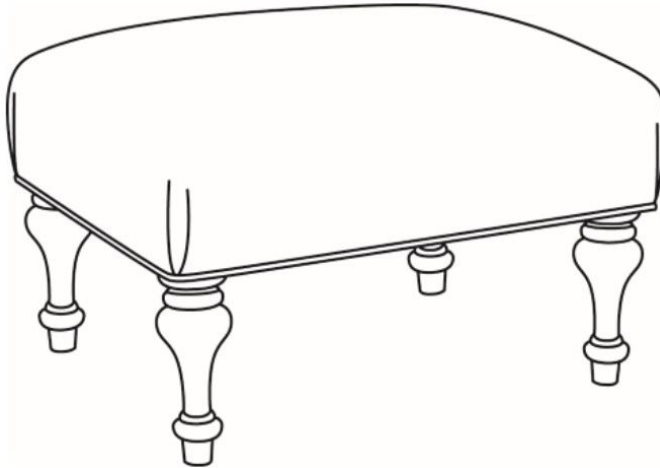

CR LAINE®

STYLE • COMFORT • COLOR

Aledo / L1667

DESCRIPTION: Ottoman (27W X 22D)
OUTSIDE: 27"W x 22"D x 17.5"H
COM: Plain: 24 sq ft
WEIGHT: 25 lbs

Standard Features:

Standard with leg ferrules

May be shown with optional features