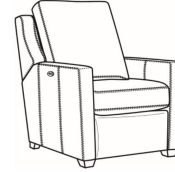

Heath / 1725-05MR  
Manual Recliner (30.5W)  
Outside: 30.5W x 41D x 40H  
Inside: 22W x 20D

Heath / 1725-05PR  
Power Recliner (30.5W)  
Outside: 30.5W x 41D x 40H  
Inside: 22W x 20D

Heath / 1725-LP  
Chair (30W)  
Outside: 30W x 39D x 40H  
Inside: 22W x 21.5D

Heath / 1725-SG  
Swivel Glider (30W)  
Outside: 30W x 39D x 40H  
Inside: 22W x 21.5D

Heath / 1725-SGLP  
Swivel Glider (30W)  
Outside: 30W x 39D x 40H  
Inside: 22W x 21.5D

Heath / 1725-SW  
Swivel Chair (30W)  
Outside: 30W x 39D x 40H  
Inside: 22W x 21.5D

Heath / 1725-SWLP  
Swivel Chair (30W)  
Outside: 30W x 39D x 40H  
Inside: 22W x 21.5D

Heath / L1725-05MR  
Leather Manual Recliner (30.5W)  
Outside: 30.5W x 41D x 40H  
Inside: 22W x 20D

Heath / L1725-05PR  
Leather Power Recliner (30.5W)  
Outside: 30.5W x 41D x 40H  
Inside: 22W x 20D

Heath / L1725-LP  
Leather Chair (30W)  
Outside: 30W x 39D x 40H  
Inside: 22W x 21.5D

Heath / L1725-SG  
Leather Swivel Glider (30W)  
Outside: 30W x 39D x 40H  
Inside: 22W x 21.5D

Heath / L1725-SGLP  
Leather Swivel Glider (30W)  
Outside: 30W x 39D x 40H  
Inside: 22W x 21.5D