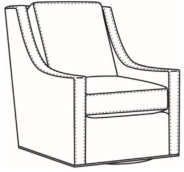

### Also available:

Heath / L1727  
Leather Ottoman (27W X 22D)  
Outside: 27W x 22D x 17H  
Inside: 0W x 0D

Heath / 1727  
Ottoman (27W X 22D)  
Outside: 27W x 22D x 17H  
Inside: 0W x 0D

Heath / 1725  
Chair (30W)  
Outside: 30W x 39D x 40H  
Inside: 22W x 21.5D

Heath / 1725-05MR  
Manual Recliner (30.5W)  
Outside: 30.5W x 41D x 40H  
Inside: 22W x 20D

Heath / 1725-05PR  
Power Recliner (30.5W)  
Outside: 30.5W x 41D x 40H  
Inside: 22W x 20D

Heath / 1725-LP  
Chair (30W)  
Outside: 30W x 39D x 40H  
Inside: 22W x 21.5D

Heath / 1725-SG  
Swivel Glider (30W)  
Outside: 30W x 39D x 40H  
Inside: 22W x 21.5D

Heath / 1725-SGLP  
Swivel Glider (30W)  
Outside: 30W x 39D x 40H  
Inside: 22W x 21.5D

Heath / 1725-SW  
Swivel Chair (30W)  
Outside: 30W x 39D x 40H  
Inside: 22W x 21.5D

Heath / 1725-SWLP  
Swivel Chair (30W)  
Outside: 30W x 39D x 40H  
Inside: 22W x 21.5D

Heath / L1725-05MR  
Leather Manual Recliner (30.5W)  
Outside: 30.5W x 41D x 40H  
Inside: 22W x 20D

Heath / L1725-05PR  
Leather Power Recliner (30.5W)  
Outside: 30.5W x 41D x 40H  
Inside: 22W x 20D