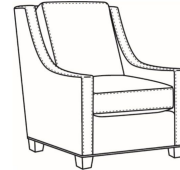

## Heath / L1725

DESCRIPTION:	Chair (30W)
OUTSIDE:	30"W x 39"D x 40"H
INSIDE:	22"W x 21.5"D
SEAT:	20"H
ARM:	25"H
BACK RAIL:	36"H
COM:	Plain: 111 sq ft
WEIGHT:	75 lbs

**L** = available in leather

## HEATH

Standard Seat Cushion:

Hallmark Seat

Standard Back Pillow:

Fiber Back

### Also available:

Heath / L1727  
Leather Ottoman (27W X 22D)  
Outside: 27W x 22D x 17H  
Inside: 0W x 0D

Heath / 1727  
Ottoman (27W X 22D)  
Outside: 27W x 22D x 17H  
Inside: 0W x 0D

Heath / 1725  
Chair (30W)  
Outside: 30W x 39D x 40H  
Inside: 22W x 21.5D

Heath / 1725-05MR  
Manual Recliner (30.5W)  
Outside: 30.5W x 41D x 40H  
Inside: 22W x 20D

Heath / 1725-05PR  
Power Recliner (30.5W)  
Outside: 30.5W x 41D x 40H  
Inside: 22W x 20D

Heath / 1725-LP  
Chair (30W)  
Outside: 30W x 39D x 40H  
Inside: 22W x 21.5D