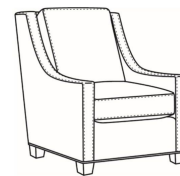

## Heath / L1725

DESCRIPTION:	Chair (30W)
OUTSIDE:	30"W x 39"D x 40"H
INSIDE:	22"W x 21.5"D
SEAT:	20"H
ARM:	25"H
BACK RAIL:	36"H
COM:	Plain: 111 sq ft
WEIGHT:	75 lbs

**L** = available in leather

### Also available:

Heath / L1727  
Leather Ottoman (27W X 22D)  
Outside: 27W x 22D x 17H  
Inside: 0W x 0D

Heath / 1727  
Ottoman (27W X 22D)  
Outside: 27W x 22D x 17H  
Inside: 0W x 0D

Heath / 1725  
Chair (30W)  
Outside: 30W x 39D x 40H  
Inside: 22W x 21.5D

Heath / 1725-05MR  
Manual Recliner (30.5W)  
Outside: 30.5W x 41D x 40H  
Inside: 22W x 20D

Heath / 1725-05PR  
Power Recliner (30.5W)  
Outside: 30.5W x 41D x 40H  
Inside: 22W x 20D

Heath / 1725-LP  
Chair (30W)  
Outside: 30W x 39D x 40H  
Inside: 22W x 21.5D

Heath / 1725-SG  
Swivel Glider (30W)  
Outside: 30W x 39D x 40H  
Inside: 22W x 21.5D

Heath / 1725-SGLP  
Swivel Glider (30W)  
Outside: 30W x 39D x 40H  
Inside: 22W x 21.5D

Heath / 1725-SW  
Swivel Chair (30W)  
Outside: 30W x 39D x 40H  
Inside: 22W x 21.5D