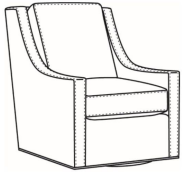

## Heath / L1725

DESCRIPTION:	Chair (30W)
OUTSIDE:	30"W x 39"D x 40"H
INSIDE:	22"W x 21.5"D
SEAT:	20"H
ARM:	25"H
BACK RAIL:	36"H
COM:	Plain: 111 sq ft
WEIGHT:	75 lbs

**L** = available in leather

### Also available:

Heath / L1727  
Leather Ottoman (27W X 22D)  
Outside: 27W x 22D x 17H  
Inside: 0W x 0D

Heath / 1727  
Ottoman (27W X 22D)  
Outside: 27W x 22D x 17H  
Inside: 0W x 0D

Heath / 1725  
Chair (30W)  
Outside: 30W x 39D x 40H  
Inside: 22W x 21.5D

Heath / 1725-05MR  
Manual Recliner (30.5W)  
Outside: 30.5W x 41D x 40H  
Inside: 22W x 20D

Heath / 1725-05PR  
Power Recliner (30.5W)  
Outside: 30.5W x 41D x 40H  
Inside: 22W x 20D

Heath / 1725-LP  
Chair (30W)  
Outside: 30W x 39D x 40H  
Inside: 22W x 21.5D

Heath / 1725-SG  
Swivel Glider (30W)  
Outside: 30W x 39D x 40H  
Inside: 22W x 21.5D

Heath / 1725-SGLP  
Swivel Glider (30W)  
Outside: 30W x 39D x 40H  
Inside: 22W x 21.5D

Heath / 1725-SW  
Swivel Chair (30W)  
Outside: 30W x 39D x 40H  
Inside: 22W x 21.5D