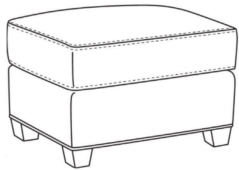

## Heath / L1725

DESCRIPTION:	Chair (30W)
OUTSIDE:	30"W x 39"D x 40"H
INSIDE:	22"W x 21.5"D
SEAT:	20"H
ARM:	25"H
BACK RAIL:	36"H
COM:	Plain: 111 sq ft
WEIGHT:	75 lbs

**L** = available in leather

### Standard Features:

Semi-Attached Box Border Back

Saddle-Stitched

May be shown with optional features

### Also available:

Heath / L1727  
Leather Ottoman (27W X 22D)  
Outside: 27W x 22D x 17H  
Inside: 0W x 0D

Heath / 1727  
Ottoman (27W X 22D)  
Outside: 27W x 22D x 17H  
Inside: 0W x 0D

Heath / 1725  
Chair (30W)  
Outside: 30W x 39D x 40H  
Inside: 22W x 21.5D

Heath / 1725-05MR  
Manual Recliner (30.5W)  
Outside: 30.5W x 41D x 40H  
Inside: 22W x 20D

Heath / 1725-05PR  
Power Recliner (30.5W)  
Outside: 30.5W x 41D x 40H  
Inside: 22W x 20D

Heath / 1725-LP  
Chair (30W)  
Outside: 30W x 39D x 40H  
Inside: 22W x 21.5D