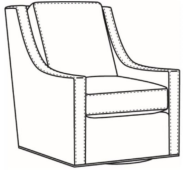

Heath / 1727
Ottoman (27W X 22D)
Outside: 27W x 22D x 17H
Inside: 0W x 0D

Heath / 1725
Chair (30W)
Outside: 30W x 39D x 40H
Inside: 22W x 21.5D

Heath / 1725-05MR
Manual Recliner (30.5W)
Outside: 30.5W x 41D x 40H
Inside: 22W x 20D

Heath / 1725-05PR
Power Recliner (30.5W)
Outside: 30.5W x 41D x 40H
Inside: 22W x 20D

Heath / 1725-LP
Chair (30W)
Outside: 30W x 39D x 40H
Inside: 22W x 21.5D

Heath / 1725-SG
Swivel Glider (30W)
Outside: 30W x 39D x 40H
Inside: 22W x 21.5D

Heath / 1725-SGLP
Swivel Glider (30W)
Outside: 30W x 39D x 40H
Inside: 22W x 21.5D

Heath / 1725-SW
Swivel Chair (30W)
Outside: 30W x 39D x 40H
Inside: 22W x 21.5D

Heath / 1725-SWLP
Swivel Chair (30W)
Outside: 30W x 39D x 40H
Inside: 22W x 21.5D

Heath / L1725
Leather Chair (30W)
Outside: 30W x 39D x 40H
Inside: 22W x 21.5D

Heath / L1725-05MR
Leather Manual Recliner (30.5W)
Outside: 30.5W x 41D x 40H
Inside: 22W x 20D

Heath / L1725-05PR
Leather Power Recliner (30.5W)
Outside: 30.5W x 41D x 40H
Inside: 22W x 20D