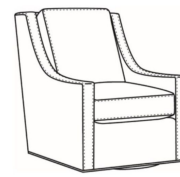

Heath / 1725-05PR
Power Recliner (30.5W)
Outside: 30.5W x 41D x 40H
Inside: 22W x 20D

Heath / 1725-LP
Chair (30W)
Outside: 30W x 39D x 40H
Inside: 22W x 21.5D

Heath / 1725-SG
Swivel Glider (30W)
Outside: 30W x 39D x 40H
Inside: 22W x 21.5D

Heath / 1725-SGLP
Swivel Glider (30W)
Outside: 30W x 39D x 40H
Inside: 22W x 21.5D

Heath / 1725-SW
Swivel Chair (30W)
Outside: 30W x 39D x 40H
Inside: 22W x 21.5D

Heath / 1725-SWLP
Swivel Chair (30W)
Outside: 30W x 39D x 40H
Inside: 22W x 21.5D

Heath / L1725
Leather Chair (30W)
Outside: 30W x 39D x 40H
Inside: 22W x 21.5D

Heath / L1725-05MR
Leather Manual Recliner (30.5W)
Outside: 30.5W x 41D x 40H
Inside: 22W x 20D

Heath / L1725-05PR
Leather Power Recliner (30.5W)
Outside: 30.5W x 41D x 40H
Inside: 22W x 20D

Heath / L1725-SG
Leather Swivel Glider (30W)
Outside: 30W x 39D x 40H
Inside: 22W x 21.5D

Heath / L1725-SGLP
Leather Swivel Glider (30W)
Outside: 30W x 39D x 40H
Inside: 22W x 21.5D

Heath / L1725-SW
Leather Swivel Chair (30W)
Outside: 30W x 39D x 40H
Inside: 22W x 21.5D