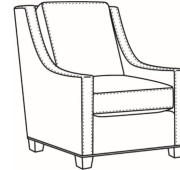

CR LAINE®

STYLE • COMFORT • COLOR

Heath / L1725-LP

DESCRIPTION:	Chair (30W)
OUTSIDE:	30"W x 39"D x 40"H
INSIDE:	22"W x 21.5"D
SEAT:	20"H
ARM:	25"H
BACK RAIL:	36"H
COM:	Plain: 116 sq ft
WEIGHT:	75 lbs

L = available in leather

Standard Features:

- Loose Pillow Box Border Back
- Saddle-Stitched
- May be shown with optional features

	HEATH
Standard Seat Cushion:	Hallmark Seat
Standard Back Pillow:	Fiber Back

Also available:

Heath / L1727
Leather Ottoman (27W X 22D)
Outside: 27W x 22D x 17H
Inside: 0W x 0D

Heath / 1727
Ottoman (27W X 22D)
Outside: 27W x 22D x 17H
Inside: 0W x 0D

Heath / 1725
Chair (30W)
Outside: 30W x 39D x 40H
Inside: 22W x 21.5D

Heath / 1725-05MR
Manual Recliner (30.5W)
Outside: 30.5W x 41D x 40H
Inside: 22W x 20D

Heath / 1725-05PR
Power Recliner (30.5W)
Outside: 30.5W x 41D x 40H
Inside: 22W x 20D

Heath / 1725-LP
Chair (30W)
Outside: 30W x 39D x 40H
Inside: 22W x 21.5D

Heath / 1725-SG
Swivel Glider (30W)
Outside: 30W x 39D x 40H
Inside: 22W x 21.5D