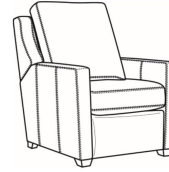

Heath / 1727
Ottoman (27W X 22D)
Outside: 27W x 22D x 17H
Inside: 0W x 0D

Heath / 1725
Chair (30W)
Outside: 30W x 39D x 40H
Inside: 22W x 21.5D

Heath / 1725-05MR
Manual Recliner (30.5W)
Outside: 30.5W x 41D x 40H
Inside: 22W x 20D

Heath / 1725-05PR
Power Recliner (30.5W)
Outside: 30.5W x 41D x 40H
Inside: 22W x 20D

Heath / 1725-LP
Chair (30W)
Outside: 30W x 39D x 40H
Inside: 22W x 21.5D

Heath / 1725-SG
Swivel Glider (30W)
Outside: 30W x 39D x 40H
Inside: 22W x 21.5D

Heath / 1725-SGLP
Swivel Glider (30W)
Outside: 30W x 39D x 40H
Inside: 22W x 21.5D

Heath / 1725-SW
Swivel Chair (30W)
Outside: 30W x 39D x 40H
Inside: 22W x 21.5D

Heath / 1725-SWLP
Swivel Chair (30W)
Outside: 30W x 39D x 40H
Inside: 22W x 21.5D

Heath / L1725
Leather Chair (30W)
Outside: 30W x 39D x 40H
Inside: 22W x 21.5D

Heath / L1725-05MR
Leather Manual Recliner (30.5W)
Outside: 30.5W x 41D x 40H
Inside: 22W x 20D

Heath / L1725-05PR
Leather Power Recliner (30.5W)
Outside: 30.5W x 41D x 40H
Inside: 22W x 20D