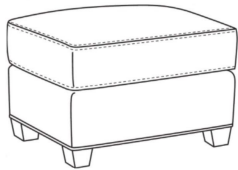

CR LAINE®

STYLE • COMFORT • COLOR

Heath / L1725-LP

DESCRIPTION:	Chair (30W)
OUTSIDE:	30"W x 39"D x 40"H
INSIDE:	22"W x 21.5"D
SEAT:	20"H
ARM:	25"H
BACK RAIL:	36"H
COM:	Plain: 116 sq ft
WEIGHT:	75 lbs

L = available in leather

Standard Features:

- Loose Pillow Box Border Back
- Saddle-Stitched
- May be shown with optional features

	HEATH
Standard Seat Cushion:	Hallmark Seat
Standard Back Pillow:	Fiber Back

Also available:

Heath / L1727
Leather Ottoman (27W X 22D)
Outside: 27W x 22D x 17H
Inside: 0W x 0D

Heath / 1727
Ottoman (27W X 22D)
Outside: 27W x 22D x 17H
Inside: 0W x 0D

Heath / 1725
Chair (30W)
Outside: 30W x 39D x 40H
Inside: 22W x 21.5D

Heath / 1725-05MR
Manual Recliner (30.5W)
Outside: 30.5W x 41D x 40H
Inside: 22W x 20D

Heath / L1725-SWLP
Leather Swivel Chair (30W)
Outside: 30W x 39D x 40H
Inside: 22W x 21.5D