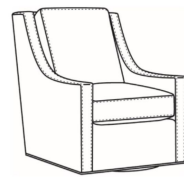

Heath / 1727
Ottoman (27W X 22D)
Outside: 27W x 22D x 17H
Inside: 0W x 0D

Heath / 1725
Chair (30W)
Outside: 30W x 39D x 40H
Inside: 22W x 21.5D

Heath / 1725-05MR
Manual Recliner (30.5W)
Outside: 30.5W x 41D x 40H
Inside: 22W x 20D

Heath / 1725-05PR
Power Recliner (30.5W)
Outside: 30.5W x 41D x 40H
Inside: 22W x 20D

Heath / 1725-LP
Chair (30W)
Outside: 30W x 39D x 40H
Inside: 22W x 21.5D

Heath / 1725-SG
Swivel Glider (30W)
Outside: 30W x 39D x 40H
Inside: 22W x 21.5D

Heath / 1725-SGLP
Swivel Glider (30W)
Outside: 30W x 39D x 40H
Inside: 22W x 21.5D

Heath / 1725-SW
Swivel Chair (30W)
Outside: 30W x 39D x 40H
Inside: 22W x 21.5D

Heath / 1725-SWLP
Swivel Chair (30W)
Outside: 30W x 39D x 40H
Inside: 22W x 21.5D

Heath / L1725
Leather Chair (30W)
Outside: 30W x 39D x 40H
Inside: 22W x 21.5D

Heath / L1725-05MR
Leather Manual Recliner (30.5W)
Outside: 30.5W x 41D x 40H
Inside: 22W x 20D

Heath / L1725-05PR
Leather Power Recliner (30.5W)
Outside: 30.5W x 41D x 40H
Inside: 22W x 20D