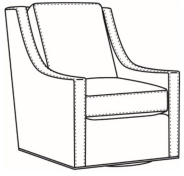

Standard Features:

- Loose Pillow Box Border Back
- Saddle-Stitched
- May be shown with optional features

	HEATH
Standard Seat Cushion:	Hallmark Seat
Standard Back Pillow:	Fiber Back

Also available:

Heath / L1727
Leather Ottoman (27W X 22D)
Outside: 27W x 22D x 17H
Inside: 0W x 0D

Heath / 1727
Ottoman (27W X 22D)
Outside: 27W x 22D x 17H
Inside: 0W x 0D

Heath / 1725
Chair (30W)
Outside: 30W x 39D x 40H
Inside: 22W x 21.5D

Heath / 1725-05MR
Manual Recliner (30.5W)
Outside: 30.5W x 41D x 40H
Inside: 22W x 20D

Heath / 1725-05PR
Power Recliner (30.5W)
Outside: 30.5W x 41D x 40H
Inside: 22W x 20D

Heath / 1725-LP
Chair (30W)
Outside: 30W x 39D x 40H
Inside: 22W x 21.5D

Heath / 1725-SG
Swivel Glider (30W)
Outside: 30W x 39D x 40H
Inside: 22W x 21.5D

Heath / 1725-SGLP
Swivel Glider (30W)
Outside: 30W x 39D x 40H
Inside: 22W x 21.5D

Heath / 1725-SW
Swivel Chair (30W)
Outside: 30W x 39D x 40H
Inside: 22W x 21.5D

Heath / 1725-SWLP
Swivel Chair (30W)
Outside: 30W x 39D x 40H
Inside: 22W x 21.5D