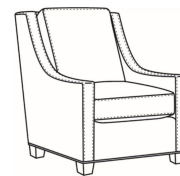

Standard Features:

- Loose Pillow Box Border Back
- Saddle-Stitched
- May be shown with optional features

	HEATH
Standard Seat Cushion:	Hallmark Seat
Standard Back Pillow:	Fiber Back

Also available:

Heath / L1727
Leather Ottoman (27W X 22D)
Outside: 27W x 22D x 17H
Inside: 0W x 0D

Heath / 1727
Ottoman (27W X 22D)
Outside: 27W x 22D x 17H
Inside: 0W x 0D

Heath / 1725
Chair (30W)
Outside: 30W x 39D x 40H
Inside: 22W x 21.5D

Heath / 1725-05MR
Manual Recliner (30.5W)
Outside: 30.5W x 41D x 40H
Inside: 22W x 20D

Heath / 1725-05PR
Power Recliner (30.5W)
Outside: 30.5W x 41D x 40H
Inside: 22W x 20D

Heath / 1725-LP
Chair (30W)
Outside: 30W x 39D x 40H
Inside: 22W x 21.5D

Heath / 1725-SG
Swivel Glider (30W)
Outside: 30W x 39D x 40H
Inside: 22W x 21.5D

Heath / 1725-SGLP
Swivel Glider (30W)
Outside: 30W x 39D x 40H
Inside: 22W x 21.5D

Heath / 1725-SW
Swivel Chair (30W)
Outside: 30W x 39D x 40H
Inside: 22W x 21.5D

Heath / 1725-SWLP
Swivel Chair (30W)
Outside: 30W x 39D x 40H
Inside: 22W x 21.5D