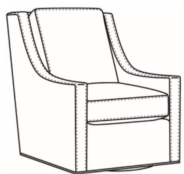

Heath / 1725-05PR
Power Recliner (30.5W)
Outside: 30.5W x 41D x 40H
Inside: 22W x 20D

Heath / 1725-LP
Chair (30W)
Outside: 30W x 39D x 40H
Inside: 22W x 21.5D

Heath / 1725-SG
Swivel Glider (30W)
Outside: 30W x 39D x 40H
Inside: 22W x 21.5D

Heath / 1725-SGLP
Swivel Glider (30W)
Outside: 30W x 39D x 40H
Inside: 22W x 21.5D

Heath / 1725-SW
Swivel Chair (30W)
Outside: 30W x 39D x 40H
Inside: 22W x 21.5D

Heath / 1725-SWLP
Swivel Chair (30W)
Outside: 30W x 39D x 40H
Inside: 22W x 21.5D

Heath / L1725
Leather Chair (30W)
Outside: 30W x 39D x 40H
Inside: 22W x 21.5D

Heath / L1725-05MR
Leather Manual Recliner (30.5W)
Outside: 30.5W x 41D x 40H
Inside: 22W x 20D

Heath / L1725-05PR
Leather Power Recliner (30.5W)
Outside: 30.5W x 41D x 40H
Inside: 22W x 20D

Heath / L1725-SG
Leather Swivel Glider (30W)
Outside: 30W x 39D x 40H
Inside: 22W x 21.5D

Heath / L1725-SGLP
Leather Swivel Glider (30W)
Outside: 30W x 39D x 40H
Inside: 22W x 21.5D

Heath / L1725-SW
Leather Swivel Chair (30W)
Outside: 30W x 39D x 40H
Inside: 22W x 21.5D