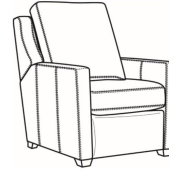

Heath / 1725-05MR  
Manual Recliner (30.5W)  
Outside: 30.5W x 41D x 40H  
Inside: 22W x 20D

Heath / 1725-05PR  
Power Recliner (30.5W)  
Outside: 30.5W x 41D x 40H  
Inside: 22W x 20D

Heath / 1725-LP  
Chair (30W)  
Outside: 30W x 39D x 40H  
Inside: 22W x 21.5D

Heath / 1725-SG  
Swivel Glider (30W)  
Outside: 30W x 39D x 40H  
Inside: 22W x 21.5D

Heath / 1725-SGLP  
Swivel Glider (30W)  
Outside: 30W x 39D x 40H  
Inside: 22W x 21.5D

Heath / 1725-SW  
Swivel Chair (30W)  
Outside: 30W x 39D x 40H  
Inside: 22W x 21.5D

Heath / 1725-SWLP  
Swivel Chair (30W)  
Outside: 30W x 39D x 40H  
Inside: 22W x 21.5D

Heath / L1725  
Leather Chair (30W)  
Outside: 30W x 39D x 40H  
Inside: 22W x 21.5D

Heath / L1725-05MR  
Leather Manual Recliner (30.5W)  
Outside: 30.5W x 41D x 40H  
Inside: 22W x 20D

Heath / L1725-05PR  
Leather Power Recliner (30.5W)  
Outside: 30.5W x 41D x 40H  
Inside: 22W x 20D

Heath / L1725-LP  
Leather Chair (30W)  
Outside: 30W x 39D x 40H  
Inside: 22W x 21.5D

Heath / L1725-SG  
Leather Swivel Glider (30W)  
Outside: 30W x 39D x 40H  
Inside: 22W x 21.5D