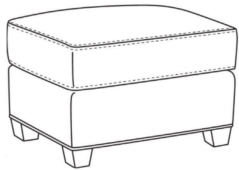

## Heath / L1725-SGLP

DESCRIPTION:	Swivel Glider (30W)
OUTSIDE:	30"W x 39"D x 40"H
INSIDE:	22"W x 21.5"D
SEAT:	20"H
ARM:	25"H
BACK RAIL:	36"H
COM:	Plain: 116 sq ft
WEIGHT:	75 lbs

**L** = available in leather

### Standard Features:

Loose Pillow Box Border Back

Saddle-Stitched

May be shown with optional features

### Also available:

Heath / L1727  
Leather Ottoman (27W X 22D)  
Outside: 27W x 22D x 17H  
Inside: 0W x 0D

Heath / 1727  
Ottoman (27W X 22D)  
Outside: 27W x 22D x 17H  
Inside: 0W x 0D

Heath / 1725  
Chair (30W)  
Outside: 30W x 39D x 40H  
Inside: 22W x 21.5D

Heath / 1725-05MR  
Manual Recliner (30.5W)  
Outside: 30.5W x 41D x 40H  
Inside: 22W x 20D

Heath / 1725-05PR  
Power Recliner (30.5W)  
Outside: 30.5W x 41D x 40H  
Inside: 22W x 20D

Heath / 1725-LP  
Chair (30W)  
Outside: 30W x 39D x 40H  
Inside: 22W x 21.5D