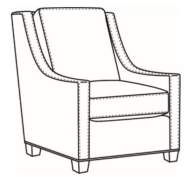

Heath / 1725-05MR  
Manual Recliner (30.5W)  
Outside: 30.5W x 41D x 40H  
Inside: 22W x 20D

Heath / 1725-05PR  
Power Recliner (30.5W)  
Outside: 30.5W x 41D x 40H  
Inside: 22W x 20D

Heath / 1725-LP  
Chair (30W)  
Outside: 30W x 39D x 40H  
Inside: 22W x 21.5D

Heath / 1725-SG  
Swivel Glider (30W)  
Outside: 30W x 39D x 40H  
Inside: 22W x 21.5D

Heath / 1725-SGLP  
Swivel Glider (30W)  
Outside: 30W x 39D x 40H  
Inside: 22W x 21.5D

Heath / 1725-SW  
Swivel Chair (30W)  
Outside: 30W x 39D x 40H  
Inside: 22W x 21.5D

Heath / 1725-SWLP  
Swivel Chair (30W)  
Outside: 30W x 39D x 40H  
Inside: 22W x 21.5D

Heath / L1725  
Leather Chair (30W)  
Outside: 30W x 39D x 40H  
Inside: 22W x 21.5D

Heath / L1725-05MR  
Leather Manual Recliner (30.5W)  
Outside: 30.5W x 41D x 40H  
Inside: 22W x 20D

Heath / L1725-05PR  
Leather Power Recliner (30.5W)  
Outside: 30.5W x 41D x 40H  
Inside: 22W x 20D

Heath / L1725-LP  
Leather Chair (30W)  
Outside: 30W x 39D x 40H  
Inside: 22W x 21.5D

Heath / L1725-SG  
Leather Swivel Glider (30W)  
Outside: 30W x 39D x 40H  
Inside: 22W x 21.5D