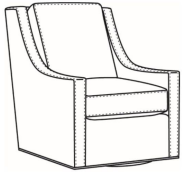

### Also available:

Heath / L1727  
Leather Ottoman (27W X 22D)  
Outside: 27W x 22D x 17H  
Inside: 0W x 0D

Heath / 1727  
Ottoman (27W X 22D)  
Outside: 27W x 22D x 17H  
Inside: 0W x 0D

Heath / 1725  
Chair (30W)  
Outside: 30W x 39D x 40H  
Inside: 22W x 21.5D

Heath / 1725-05MR  
Manual Recliner (30.5W)  
Outside: 30.5W x 41D x 40H  
Inside: 22W x 20D

Heath / 1725-05PR  
Power Recliner (30.5W)  
Outside: 30.5W x 41D x 40H  
Inside: 22W x 20D

Heath / 1725-LP  
Chair (30W)  
Outside: 30W x 39D x 40H  
Inside: 22W x 21.5D

Heath / 1725-SG  
Swivel Glider (30W)  
Outside: 30W x 39D x 40H  
Inside: 22W x 21.5D

Heath / 1725-SGLP  
Swivel Glider (30W)  
Outside: 30W x 39D x 40H  
Inside: 22W x 21.5D

Heath / 1725-SW  
Swivel Chair (30W)  
Outside: 30W x 39D x 40H  
Inside: 22W x 21.5D

Heath / 1725-SWLP  
Swivel Chair (30W)  
Outside: 30W x 39D x 40H  
Inside: 22W x 21.5D

Heath / L1725  
Leather Chair (30W)  
Outside: 30W x 39D x 40H  
Inside: 22W x 21.5D

Heath / L1725-05MR  
Leather Manual Recliner (30.5W)  
Outside: 30.5W x 41D x 40H  
Inside: 22W x 20D