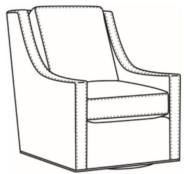

Heath / 1725-05MR  
Manual Recliner (30.5W)  
Outside: 30.5W x 41D x 40H  
Inside: 22W x 20D

Heath / 1725-05PR  
Power Recliner (30.5W)  
Outside: 30.5W x 41D x 40H  
Inside: 22W x 20D

Heath / 1725-LP  
Chair (30W)  
Outside: 30W x 39D x 40H  
Inside: 22W x 21.5D

Heath / 1725-SG  
Swivel Glider (30W)  
Outside: 30W x 39D x 40H  
Inside: 22W x 21.5D

Heath / 1725-SGLP  
Swivel Glider (30W)  
Outside: 30W x 39D x 40H  
Inside: 22W x 21.5D

Heath / 1725-SW  
Swivel Chair (30W)  
Outside: 30W x 39D x 40H  
Inside: 22W x 21.5D

Heath / 1725-SWLP  
Swivel Chair (30W)  
Outside: 30W x 39D x 40H  
Inside: 22W x 21.5D

Heath / L1725  
Leather Chair (30W)  
Outside: 30W x 39D x 40H  
Inside: 22W x 21.5D

Heath / L1725-05MR  
Leather Manual Recliner (30.5W)  
Outside: 30.5W x 41D x 40H  
Inside: 22W x 20D

Heath / L1725-05PR  
Leather Power Recliner (30.5W)  
Outside: 30.5W x 41D x 40H  
Inside: 22W x 20D

Heath / L1725-LP  
Leather Chair (30W)  
Outside: 30W x 39D x 40H  
Inside: 22W x 21.5D

Heath / L1725-SG  
Leather Swivel Glider (30W)  
Outside: 30W x 39D x 40H  
Inside: 22W x 21.5D