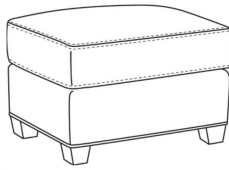

## Heath / L1725-SGLP

DESCRIPTION:	Swivel Glider (30W)
OUTSIDE:	30"W x 39"D x 40"H
INSIDE:	22"W x 21.5"D
SEAT:	20"H
ARM:	25"H
BACK RAIL:	36"H
COM:	Plain: 116 sq ft
WEIGHT:	75 lbs

**L** = available in leather

### Standard Features:

Loose Pillow Box Border Back

Saddle-Stitched

May be shown with optional features

### Also available:

Heath / L1727  
Leather Ottoman (27W X 22D)  
Outside: 27W x 22D x 17H  
Inside: 0W x 0D

Heath / 1727  
Ottoman (27W X 22D)  
Outside: 27W x 22D x 17H  
Inside: 0W x 0D

Heath / 1725  
Chair (30W)  
Outside: 30W x 39D x 40H  
Inside: 22W x 21.5D

Heath / 1725-05MR  
Manual Recliner (30.5W)  
Outside: 30.5W x 41D x 40H  
Inside: 22W x 20D

Heath / 1725-05PR  
Power Recliner (30.5W)  
Outside: 30.5W x 41D x 40H  
Inside: 22W x 20D

Heath / 1725-LP  
Chair (30W)  
Outside: 30W x 39D x 40H  
Inside: 22W x 21.5D