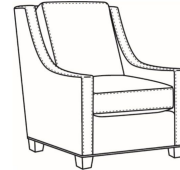

## Heath / L1725-SGLP

DESCRIPTION:	Swivel Glider (30W)
OUTSIDE:	30"W x 39"D x 40"H
INSIDE:	22"W x 21.5"D
SEAT:	20"H
ARM:	25"H
BACK RAIL:	36"H
COM:	Plain: 116 sq ft
WEIGHT:	75 lbs

**L** = available in leather

## HEATH

Standard Seat Cushion:

Hallmark Seat

Standard Back Pillow:

Fiber Back

### Also available:

Heath / L1727  
Leather Ottoman (27W X 22D)  
Outside: 27W x 22D x 17H  
Inside: 0W x 0D

Heath / 1727  
Ottoman (27W X 22D)  
Outside: 27W x 22D x 17H  
Inside: 0W x 0D

Heath / 1725  
Chair (30W)  
Outside: 30W x 39D x 40H  
Inside: 22W x 21.5D

Heath / 1725-05MR  
Manual Recliner (30.5W)  
Outside: 30.5W x 41D x 40H  
Inside: 22W x 20D

Heath / 1725-05PR  
Power Recliner (30.5W)  
Outside: 30.5W x 41D x 40H  
Inside: 22W x 20D

Heath / 1725-LP  
Chair (30W)  
Outside: 30W x 39D x 40H  
Inside: 22W x 21.5D