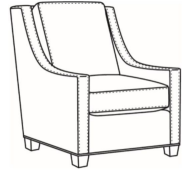

Heath / 1725-05MR  
Manual Recliner (30.5W)  
Outside: 30.5W x 41D x 40H  
Inside: 22W x 20D

Heath / 1725-05PR  
Power Recliner (30.5W)  
Outside: 30.5W x 41D x 40H  
Inside: 22W x 20D

Heath / 1725-LP  
Chair (30W)  
Outside: 30W x 39D x 40H  
Inside: 22W x 21.5D

Heath / 1725-SG  
Swivel Glider (30W)  
Outside: 30W x 39D x 40H  
Inside: 22W x 21.5D

Heath / 1725-SGLP  
Swivel Glider (30W)  
Outside: 30W x 39D x 40H  
Inside: 22W x 21.5D

Heath / 1725-SW  
Swivel Chair (30W)  
Outside: 30W x 39D x 40H  
Inside: 22W x 21.5D

Heath / 1725-SWLP  
Swivel Chair (30W)  
Outside: 30W x 39D x 40H  
Inside: 22W x 21.5D

Heath / L1725  
Leather Chair (30W)  
Outside: 30W x 39D x 40H  
Inside: 22W x 21.5D

Heath / L1725-05MR  
Leather Manual Recliner (30.5W)  
Outside: 30.5W x 41D x 40H  
Inside: 22W x 20D

Heath / L1725-05PR  
Leather Power Recliner (30.5W)  
Outside: 30.5W x 41D x 40H  
Inside: 22W x 20D

Heath / L1725-LP  
Leather Chair (30W)  
Outside: 30W x 39D x 40H  
Inside: 22W x 21.5D

Heath / L1725-SG  
Leather Swivel Glider (30W)  
Outside: 30W x 39D x 40H  
Inside: 22W x 21.5D