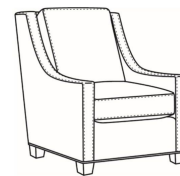

## Heath / L1725-SGLP

DESCRIPTION:	Swivel Glider (30W)
OUTSIDE:	30"W x 39"D x 40"H
INSIDE:	22"W x 21.5"D
SEAT:	20"H
ARM:	25"H
BACK RAIL:	36"H
COM:	Plain: 116 sq ft
WEIGHT:	75 lbs

**L** = available in leather

### Also available:

Heath / L1727  
Leather Ottoman (27W X 22D)  
Outside: 27W x 22D x 17H  
Inside: 0W x 0D

Heath / 1727  
Ottoman (27W X 22D)  
Outside: 27W x 22D x 17H  
Inside: 0W x 0D

Heath / 1725  
Chair (30W)  
Outside: 30W x 39D x 40H  
Inside: 22W x 21.5D

Heath / 1725-05MR  
Manual Recliner (30.5W)  
Outside: 30.5W x 41D x 40H  
Inside: 22W x 20D

Heath / 1725-05PR  
Power Recliner (30.5W)  
Outside: 30.5W x 41D x 40H  
Inside: 22W x 20D

Heath / 1725-LP  
Chair (30W)  
Outside: 30W x 39D x 40H  
Inside: 22W x 21.5D

Heath / 1725-SG  
Swivel Glider (30W)  
Outside: 30W x 39D x 40H  
Inside: 22W x 21.5D

Heath / 1725-SGLP  
Swivel Glider (30W)  
Outside: 30W x 39D x 40H  
Inside: 22W x 21.5D

Heath / 1725-SW  
Swivel Chair (30W)  
Outside: 30W x 39D x 40H  
Inside: 22W x 21.5D