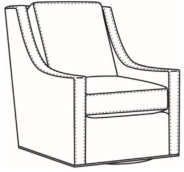

### Also available:

Heath / L1727  
Leather Ottoman (27W X 22D)  
Outside: 27W x 22D x 17H  
Inside: 0W x 0D

Heath / 1727  
Ottoman (27W X 22D)  
Outside: 27W x 22D x 17H  
Inside: 0W x 0D

Heath / 1725  
Chair (30W)  
Outside: 30W x 39D x 40H  
Inside: 22W x 21.5D

Heath / 1725-05MR  
Manual Recliner (30.5W)  
Outside: 30.5W x 41D x 40H  
Inside: 22W x 20D

Heath / 1725-05PR  
Power Recliner (30.5W)  
Outside: 30.5W x 41D x 40H  
Inside: 22W x 20D

Heath / 1725-LP  
Chair (30W)  
Outside: 30W x 39D x 40H  
Inside: 22W x 21.5D

Heath / 1725-SG  
Swivel Glider (30W)  
Outside: 30W x 39D x 40H  
Inside: 22W x 21.5D

Heath / 1725-SGLP  
Swivel Glider (30W)  
Outside: 30W x 39D x 40H  
Inside: 22W x 21.5D

Heath / 1725-SW  
Swivel Chair (30W)  
Outside: 30W x 39D x 40H  
Inside: 22W x 21.5D

Heath / 1725-SWLP  
Swivel Chair (30W)  
Outside: 30W x 39D x 40H  
Inside: 22W x 21.5D

Heath / L1725  
Leather Chair (30W)  
Outside: 30W x 39D x 40H  
Inside: 22W x 21.5D

Heath / L1725-05MR  
Leather Manual Recliner (30.5W)  
Outside: 30.5W x 41D x 40H  
Inside: 22W x 20D