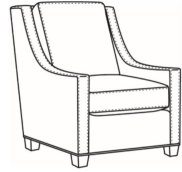

Heath / 1725
Chair (30W)
Outside: 30W x 39D x 40H
Inside: 22W x 21.5D

Heath / 1725-05MR
Manual Recliner (30.5W)
Outside: 30.5W x 41D x 40H
Inside: 22W x 20D

Heath / 1725-05PR
Power Recliner (30.5W)
Outside: 30.5W x 41D x 40H
Inside: 22W x 20D

Heath / 1725-LP
Chair (30W)
Outside: 30W x 39D x 40H
Inside: 22W x 21.5D

Heath / 1725-SG
Swivel Glider (30W)
Outside: 30W x 39D x 40H
Inside: 22W x 21.5D

Heath / 1725-SGLP
Swivel Glider (30W)
Outside: 30W x 39D x 40H
Inside: 22W x 21.5D

Heath / 1725-SW
Swivel Chair (30W)
Outside: 30W x 39D x 40H
Inside: 22W x 21.5D

Heath / 1725-SWLP
Swivel Chair (30W)
Outside: 30W x 39D x 40H
Inside: 22W x 21.5D

Heath / L1725
Leather Chair (30W)
Outside: 30W x 39D x 40H
Inside: 22W x 21.5D

Heath / L1725-05MR
Leather Manual Recliner (30.5W)
Outside: 30.5W x 41D x 40H
Inside: 22W x 20D

Heath / L1725-05PR
Leather Power Recliner (30.5W)
Outside: 30.5W x 41D x 40H
Inside: 22W x 20D

Heath / L1725-LP
Leather Chair (30W)
Outside: 30W x 39D x 40H
Inside: 22W x 21.5D