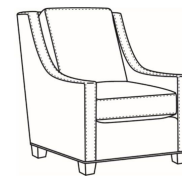

Standard Back Pillow:

Fiber Back

Also available:

Heath / L1727
Leather Ottoman (27W X 22D)
Outside: 27W x 22D x 17H
Inside: 0W x 0D

Heath / 1727
Ottoman (27W X 22D)
Outside: 27W x 22D x 17H
Inside: 0W x 0D

Heath / 1725
Chair (30W)
Outside: 30W x 39D x 40H
Inside: 22W x 21.5D

Heath / 1725-05MR
Manual Recliner (30.5W)
Outside: 30.5W x 41D x 40H
Inside: 22W x 20D

Heath / 1725-05PR
Power Recliner (30.5W)
Outside: 30.5W x 41D x 40H
Inside: 22W x 20D

Heath / 1725-LP
Chair (30W)
Outside: 30W x 39D x 40H
Inside: 22W x 21.5D

Heath / 1725-SG
Swivel Glider (30W)
Outside: 30W x 39D x 40H
Inside: 22W x 21.5D

Heath / 1725-SGLP
Swivel Glider (30W)
Outside: 30W x 39D x 40H
Inside: 22W x 21.5D

Heath / 1725-SW
Swivel Chair (30W)
Outside: 30W x 39D x 40H
Inside: 22W x 21.5D

Heath / 1725-SWLP
Swivel Chair (30W)
Outside: 30W x 39D x 40H
Inside: 22W x 21.5D

Heath / L1725
Leather Chair (30W)
Outside: 30W x 39D x 40H
Inside: 22W x 21.5D