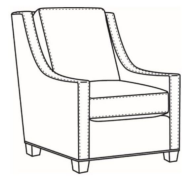

Heath / 1725
Chair (30W)
Outside: 30W x 39D x 40H
Inside: 22W x 21.5D

Heath / 1725-05MR
Manual Recliner (30.5W)
Outside: 30.5W x 41D x 40H
Inside: 22W x 20D

Heath / 1725-05PR
Power Recliner (30.5W)
Outside: 30.5W x 41D x 40H
Inside: 22W x 20D

Heath / 1725-LP
Chair (30W)
Outside: 30W x 39D x 40H
Inside: 22W x 21.5D

Heath / 1725-SG
Swivel Glider (30W)
Outside: 30W x 39D x 40H
Inside: 22W x 21.5D

Heath / 1725-SGLP
Swivel Glider (30W)
Outside: 30W x 39D x 40H
Inside: 22W x 21.5D

Heath / 1725-SW
Swivel Chair (30W)
Outside: 30W x 39D x 40H
Inside: 22W x 21.5D

Heath / 1725-SWLP
Swivel Chair (30W)
Outside: 30W x 39D x 40H
Inside: 22W x 21.5D

Heath / L1725
Leather Chair (30W)
Outside: 30W x 39D x 40H
Inside: 22W x 21.5D

Heath / L1725-05MR
Leather Manual Recliner (30.5W)
Outside: 30.5W x 41D x 40H
Inside: 22W x 20D

Heath / L1725-05PR
Leather Power Recliner (30.5W)
Outside: 30.5W x 41D x 40H
Inside: 22W x 20D

Heath / L1725-LP
Leather Chair (30W)
Outside: 30W x 39D x 40H
Inside: 22W x 21.5D