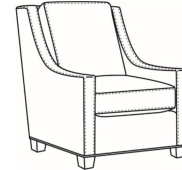

CR LAINE®

STYLE • COMFORT • COLOR

Heath / L1725-SW

DESCRIPTION:	Swivel Chair (30W)
OUTSIDE:	30"W x 39"D x 40"H
INSIDE:	22"W x 21.5"D
SEAT:	20"H
ARM:	25"H
BACK RAIL:	36"H
COM:	Plain: 111 sq ft
WEIGHT:	75 lbs

Standard Back Pillow:

Fiber Back

Also available:

Heath / L1727
Leather Ottoman (27W X 22D)
Outside: 27W x 22D x 17H
Inside: 0W x 0D

Heath / 1727
Ottoman (27W X 22D)
Outside: 27W x 22D x 17H
Inside: 0W x 0D

Heath / 1725
Chair (30W)
Outside: 30W x 39D x 40H
Inside: 22W x 21.5D

Heath / 1725-05MR
Manual Recliner (30.5W)
Outside: 30.5W x 41D x 40H
Inside: 22W x 20D

Heath / 1725-05PR
Power Recliner (30.5W)
Outside: 30.5W x 41D x 40H
Inside: 22W x 20D

Heath / 1725-LP
Chair (30W)
Outside: 30W x 39D x 40H
Inside: 22W x 21.5D

Heath / 1725-SG
Swivel Glider (30W)
Outside: 30W x 39D x 40H
Inside: 22W x 21.5D

Heath / 1725-SGLP
Swivel Glider (30W)
Outside: 30W x 39D x 40H
Inside: 22W x 21.5D