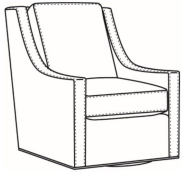

Standard Back Pillow:

Fiber Back

Also available:

Heath / L1727
Leather Ottoman (27W X 22D)
Outside: 27W x 22D x 17H
Inside: 0W x 0D

Heath / 1727
Ottoman (27W X 22D)
Outside: 27W x 22D x 17H
Inside: 0W x 0D

Heath / 1725
Chair (30W)
Outside: 30W x 39D x 40H
Inside: 22W x 21.5D

Heath / 1725-05MR
Manual Recliner (30.5W)
Outside: 30.5W x 41D x 40H
Inside: 22W x 20D

Heath / 1725-05PR
Power Recliner (30.5W)
Outside: 30.5W x 41D x 40H
Inside: 22W x 20D

Heath / 1725-LP
Chair (30W)
Outside: 30W x 39D x 40H
Inside: 22W x 21.5D

Heath / 1725-SG
Swivel Glider (30W)
Outside: 30W x 39D x 40H
Inside: 22W x 21.5D

Heath / 1725-SGLP
Swivel Glider (30W)
Outside: 30W x 39D x 40H
Inside: 22W x 21.5D

Heath / 1725-SW
Swivel Chair (30W)
Outside: 30W x 39D x 40H
Inside: 22W x 21.5D

Heath / 1725-SWLP
Swivel Chair (30W)
Outside: 30W x 39D x 40H
Inside: 22W x 21.5D

Heath / L1725
Leather Chair (30W)
Outside: 30W x 39D x 40H
Inside: 22W x 21.5D