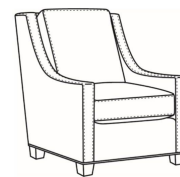

## Heath / L1725-05MR

DESCRIPTION:	Manual Recliner (30.5W)
OUTSIDE:	30.5"W x 41"D x 40"H
INSIDE:	22"W x 20"D
SEAT:	20.5"H
ARM:	25.5"H
BACK RAIL:	36.5"H
COM:	Plain: 127 sq ft
WEIGHT:	110 lbs

**L** = available in leather

## HEATH

Standard Seat Cushion:

Hallmark Seat

Standard Back Pillow:

Fiber Back

Also available:

Heath / L1727  
Leather Ottoman (27W X 22D)  
Outside: 27W x 22D x 17H  
Inside: 0W x 0D

Heath / 1727  
Ottoman (27W X 22D)  
Outside: 27W x 22D x 17H  
Inside: 0W x 0D

Heath / 1725  
Chair (30W)  
Outside: 30W x 39D x 40H  
Inside: 22W x 21.5D

Heath / 1725-05MR  
Manual Recliner (30.5W)  
Outside: 30.5W x 41D x 40H  
Inside: 22W x 20D

Heath / 1725-05PR  
Power Recliner (30.5W)  
Outside: 30.5W x 41D x 40H  
Inside: 22W x 20D

Heath / 1725-LP  
Chair (30W)  
Outside: 30W x 39D x 40H  
Inside: 22W x 21.5D

Heath / 1725-SG  
Swivel Glider (30W)  
Outside: 30W x 39D x 40H  
Inside: 22W x 21.5D

Heath / 1725-SGLP  
Swivel Glider (30W)  
Outside: 30W x 39D x 40H  
Inside: 22W x 21.5D