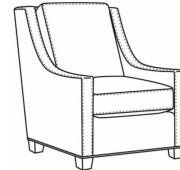

## Heath / L1725-05MR

DESCRIPTION:	Manual Recliner (30.5W)
OUTSIDE:	30.5"W x 41"D x 40"H
INSIDE:	22"W x 20"D
SEAT:	20.5"H
ARM:	25.5"H
BACK RAIL:	36.5"H
COM:	Plain: 127 sq ft
WEIGHT:	110 lbs

**L** = available in leather

## HEATH

Standard Seat Cushion:

Hallmark Seat

Standard Back Pillow:

Fiber Back

Also available:

Heath / L1727  
Leather Ottoman (27W X 22D)  
Outside: 27W x 22D x 17H  
Inside: 0W x 0D

Heath / 1727  
Ottoman (27W X 22D)  
Outside: 27W x 22D x 17H  
Inside: 0W x 0D

Heath / 1725  
Chair (30W)  
Outside: 30W x 39D x 40H  
Inside: 22W x 21.5D

Heath / 1725-05MR  
Manual Recliner (30.5W)  
Outside: 30.5W x 41D x 40H  
Inside: 22W x 20D

Heath / 1725-05PR  
Power Recliner (30.5W)  
Outside: 30.5W x 41D x 40H  
Inside: 22W x 20D

Heath / 1725-LP  
Chair (30W)  
Outside: 30W x 39D x 40H  
Inside: 22W x 21.5D

Heath / 1725-SG  
Swivel Glider (30W)  
Outside: 30W x 39D x 40H  
Inside: 22W x 21.5D

Heath / 1725-SGLP  
Swivel Glider (30W)  
Outside: 30W x 39D x 40H  
Inside: 22W x 21.5D