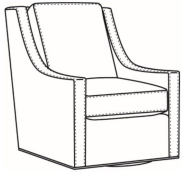

## Heath / L1725-05MR

DESCRIPTION:	Manual Recliner (30.5W)
OUTSIDE:	30.5"W x 41"D x 40"H
INSIDE:	22"W x 20"D
SEAT:	20.5"H
ARM:	25.5"H
BACK RAIL:	36.5"H
COM:	Plain: 127 sq ft
WEIGHT:	110 lbs

**L** = available in leather

Heath / 1725  
Chair (30W)  
Outside: 30W x 39D x 40H  
Inside: 22W x 21.5D

Heath / 1725-05MR  
Manual Recliner (30.5W)  
Outside: 30.5W x 41D x 40H  
Inside: 22W x 20D

Heath / 1725-05PR  
Power Recliner (30.5W)  
Outside: 30.5W x 41D x 40H  
Inside: 22W x 20D

Heath / 1725-LP  
Chair (30W)  
Outside: 30W x 39D x 40H  
Inside: 22W x 21.5D

Heath / 1725-SG  
Swivel Glider (30W)  
Outside: 30W x 39D x 40H  
Inside: 22W x 21.5D

Heath / 1725-SGLP  
Swivel Glider (30W)  
Outside: 30W x 39D x 40H  
Inside: 22W x 21.5D

Heath / 1725-SW  
Swivel Chair (30W)  
Outside: 30W x 39D x 40H  
Inside: 22W x 21.5D

Heath / 1725-SWLP  
Swivel Chair (30W)  
Outside: 30W x 39D x 40H  
Inside: 22W x 21.5D

Heath / L1725  
Leather Chair (30W)  
Outside: 30W x 39D x 40H  
Inside: 22W x 21.5D