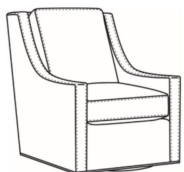

Heath / 1725-LP  
Chair (30W)  
Outside: 30W x 39D x 40H  
Inside: 22W x 21.5D

Heath / 1725-SG  
Swivel Glider (30W)  
Outside: 30W x 39D x 40H  
Inside: 22W x 21.5D

Heath / 1725-SGLP  
Swivel Glider (30W)  
Outside: 30W x 39D x 40H  
Inside: 22W x 21.5D

Heath / 1725-SW  
Swivel Chair (30W)  
Outside: 30W x 39D x 40H  
Inside: 22W x 21.5D

Heath / 1725-SWLP  
Swivel Chair (30W)  
Outside: 30W x 39D x 40H  
Inside: 22W x 21.5D

Heath / L1725  
Leather Chair (30W)  
Outside: 30W x 39D x 40H  
Inside: 22W x 21.5D

Heath / L1725-05PR  
Leather Power Recliner (30.5W)  
Outside: 30.5W x 41D x 40H  
Inside: 22W x 20D

Heath / L1725-LP  
Leather Chair (30W)  
Outside: 30W x 39D x 40H  
Inside: 22W x 21.5D

Heath / L1725-SG  
Leather Swivel Glider (30W)  
Outside: 30W x 39D x 40H  
Inside: 22W x 21.5D

Heath / L1725-SGLP  
Leather Swivel Glider (30W)  
Outside: 30W x 39D x 40H  
Inside: 22W x 21.5D

Heath / L1725-SW  
Leather Swivel Chair (30W)  
Outside: 30W x 39D x 40H  
Inside: 22W x 21.5D

Heath / L1725-SWLP  
Leather Swivel Chair (30W)  
Outside: 30W x 39D x 40H  
Inside: 22W x 21.5D