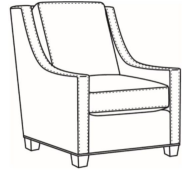

## Heath / L1725-05MR

DESCRIPTION:	Manual Recliner (30.5W)
OUTSIDE:	30.5"W x 41"D x 40"H
INSIDE:	22"W x 20"D
SEAT:	20.5"H
ARM:	25.5"H
BACK RAIL:	36.5"H
COM:	Plain: 127 sq ft
WEIGHT:	110 lbs

**L** = available in leather

Heath / 1725  
Chair (30W)  
Outside: 30W x 39D x 40H  
Inside: 22W x 21.5D

Heath / 1725-05MR  
Manual Recliner (30.5W)  
Outside: 30.5W x 41D x 40H  
Inside: 22W x 20D

Heath / 1725-05PR  
Power Recliner (30.5W)  
Outside: 30.5W x 41D x 40H  
Inside: 22W x 20D

Heath / 1725-LP  
Chair (30W)  
Outside: 30W x 39D x 40H  
Inside: 22W x 21.5D

Heath / 1725-SG  
Swivel Glider (30W)  
Outside: 30W x 39D x 40H  
Inside: 22W x 21.5D

Heath / 1725-SGLP  
Swivel Glider (30W)  
Outside: 30W x 39D x 40H  
Inside: 22W x 21.5D

Heath / 1725-SW  
Swivel Chair (30W)  
Outside: 30W x 39D x 40H  
Inside: 22W x 21.5D

Heath / 1725-SWLP  
Swivel Chair (30W)  
Outside: 30W x 39D x 40H  
Inside: 22W x 21.5D

Heath / L1725  
Leather Chair (30W)  
Outside: 30W x 39D x 40H  
Inside: 22W x 21.5D