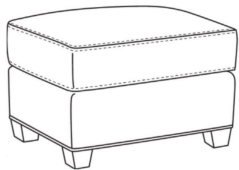

## Heath / L1725-05MR

DESCRIPTION:	Manual Recliner (30.5W)
OUTSIDE:	30.5"W x 41"D x 40"H
INSIDE:	22"W x 20"D
SEAT:	20.5"H
ARM:	25.5"H
BACK RAIL:	36.5"H
COM:	Plain: 127 sq ft
WEIGHT:	110 lbs

**L** = available in leather

## HEATH

Standard Seat Cushion:

Hallmark Seat

Standard Back Pillow:

Fiber Back

Also available:

Heath / L1727  
Leather Ottoman (27W X 22D)  
Outside: 27W x 22D x 17H  
Inside: 0W x 0D

Heath / 1727  
Ottoman (27W X 22D)  
Outside: 27W x 22D x 17H  
Inside: 0W x 0D

Heath / 1725  
Chair (30W)  
Outside: 30W x 39D x 40H  
Inside: 22W x 21.5D

Heath / 1725-05MR  
Manual Recliner (30.5W)  
Outside: 30.5W x 41D x 40H  
Inside: 22W x 20D

Heath / 1725-05PR  
Power Recliner (30.5W)  
Outside: 30.5W x 41D x 40H  
Inside: 22W x 20D

Heath / 1725-LP  
Chair (30W)  
Outside: 30W x 39D x 40H  
Inside: 22W x 21.5D

Heath / 1725-SG  
Swivel Glider (30W)  
Outside: 30W x 39D x 40H  
Inside: 22W x 21.5D

Heath / 1725-SGLP  
Swivel Glider (30W)  
Outside: 30W x 39D x 40H  
Inside: 22W x 21.5D