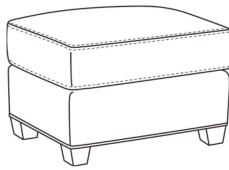

CR LAINE®

STYLE • COMFORT • COLOR

Heath / L1725-05PR

DESCRIPTION:	Power Recliner (30.5W)
OUTSIDE:	30.5"W x 41"D x 40"H
INSIDE:	22"W x 20"D
SEAT:	20.5"H
ARM:	25.5"H
BACK RAIL:	36.5"H
COM:	Plain: 127 sq ft
WEIGHT:	115 lbs

L = available in leather

Standard Features:

Semi-Attached Box Border Back

Saddle-Stitched

Allow 18" distance from wall for full reclining position. Fully Reclined Depth: 71.5D

May be shown with optional features

HEATH

Standard Seat Cushion:

Hallmark Seat

Standard Back Pillow:

Fiber Back

Also available:

Heath / L1727
Leather Ottoman (27W X 22D)
Outside: 27W x 22D x 17H
Inside: 0W x 0D

Heath / 1727
Ottoman (27W X 22D)
Outside: 27W x 22D x 17H
Inside: 0W x 0D

Heath / 1725
Chair (30W)
Outside: 30W x 39D x 40H
Inside: 22W x 21.5D

Heath / 1725-05MR
Manual Recliner (30.5W)
Outside: 30.5W x 41D x 40H
Inside: 22W x 20D

Heath / 1725-05PR
Power Recliner (30.5W)
Outside: 30.5W x 41D x 40H
Inside: 22W x 20D