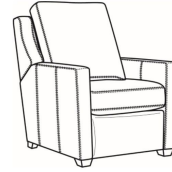

Heath / 1725
Chair (30W)
Outside: 30W x 39D x 40H
Inside: 22W x 21.5D

Heath / 1725-05MR
Manual Recliner (30.5W)
Outside: 30.5W x 41D x 40H
Inside: 22W x 20D

Heath / 1725-05PR
Power Recliner (30.5W)
Outside: 30.5W x 41D x 40H
Inside: 22W x 20D

Heath / 1725-LP
Chair (30W)
Outside: 30W x 39D x 40H
Inside: 22W x 21.5D

Heath / 1725-SG
Swivel Glider (30W)
Outside: 30W x 39D x 40H
Inside: 22W x 21.5D

Heath / 1725-SGLP
Swivel Glider (30W)
Outside: 30W x 39D x 40H
Inside: 22W x 21.5D

Heath / 1725-SW
Swivel Chair (30W)
Outside: 30W x 39D x 40H
Inside: 22W x 21.5D

Heath / 1725-SWLP
Swivel Chair (30W)
Outside: 30W x 39D x 40H
Inside: 22W x 21.5D

Heath / L1725
Leather Chair (30W)
Outside: 30W x 39D x 40H
Inside: 22W x 21.5D

Heath / L1725-05MR
Leather Manual Recliner (30.5W)
Outside: 30.5W x 41D x 40H
Inside: 22W x 20D

Heath / L1725-LP
Leather Chair (30W)
Outside: 30W x 39D x 40H
Inside: 22W x 21.5D

Heath / L1725-SG
Leather Swivel Glider (30W)
Outside: 30W x 39D x 40H
Inside: 22W x 21.5D