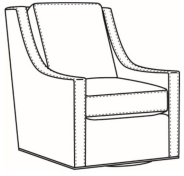

HEATH

Standard Seat Cushion:

Hallmark Seat

Standard Back Pillow:

Fiber Back

Also available:

Heath / L1727
Leather Ottoman (27W X 22D)
Outside: 27W x 22D x 17H
Inside: 0W x 0D

Heath / 1727
Ottoman (27W X 22D)
Outside: 27W x 22D x 17H
Inside: 0W x 0D

Heath / 1725
Chair (30W)
Outside: 30W x 39D x 40H
Inside: 22W x 21.5D

Heath / 1725-05MR
Manual Recliner (30.5W)
Outside: 30.5W x 41D x 40H
Inside: 22W x 20D

Heath / 1725-05PR
Power Recliner (30.5W)
Outside: 30.5W x 41D x 40H
Inside: 22W x 20D

Heath / 1725-LP
Chair (30W)
Outside: 30W x 39D x 40H
Inside: 22W x 21.5D

Heath / 1725-SG
Swivel Glider (30W)
Outside: 30W x 39D x 40H
Inside: 22W x 21.5D

Heath / 1725-SGLP
Swivel Glider (30W)
Outside: 30W x 39D x 40H
Inside: 22W x 21.5D

Heath / 1725-SW
Swivel Chair (30W)
Outside: 30W x 39D x 40H
Inside: 22W x 21.5D

Heath / 1725-SWLP
Swivel Chair (30W)
Outside: 30W x 39D x 40H
Inside: 22W x 21.5D

Heath / L1725
Leather Chair (30W)
Outside: 30W x 39D x 40H
Inside: 22W x 21.5D