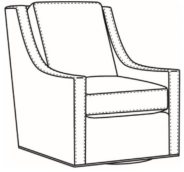

Heath / 1725
Chair (30W)
Outside: 30W x 39D x 40H
Inside: 22W x 21.5D

Heath / 1725-05MR
Manual Recliner (30.5W)
Outside: 30.5W x 41D x 40H
Inside: 22W x 20D

Heath / 1725-05PR
Power Recliner (30.5W)
Outside: 30.5W x 41D x 40H
Inside: 22W x 20D

Heath / 1725-LP
Chair (30W)
Outside: 30W x 39D x 40H
Inside: 22W x 21.5D

Heath / 1725-SG
Swivel Glider (30W)
Outside: 30W x 39D x 40H
Inside: 22W x 21.5D

Heath / 1725-SGLP
Swivel Glider (30W)
Outside: 30W x 39D x 40H
Inside: 22W x 21.5D

Heath / 1725-SW
Swivel Chair (30W)
Outside: 30W x 39D x 40H
Inside: 22W x 21.5D

Heath / 1725-SWLP
Swivel Chair (30W)
Outside: 30W x 39D x 40H
Inside: 22W x 21.5D

Heath / L1725
Leather Chair (30W)
Outside: 30W x 39D x 40H
Inside: 22W x 21.5D

Heath / L1725-05MR
Leather Manual Recliner (30.5W)
Outside: 30.5W x 41D x 40H
Inside: 22W x 20D

Heath / L1725-LP
Leather Chair (30W)
Outside: 30W x 39D x 40H
Inside: 22W x 21.5D

Heath / L1725-SG
Leather Swivel Glider (30W)
Outside: 30W x 39D x 40H
Inside: 22W x 21.5D