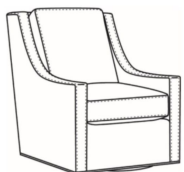

Heath / 1725-LP
Chair (30W)
Outside: 30W x 39D x 40H
Inside: 22W x 21.5D

Heath / 1725-SG
Swivel Glider (30W)
Outside: 30W x 39D x 40H
Inside: 22W x 21.5D

Heath / 1725-SGLP
Swivel Glider (30W)
Outside: 30W x 39D x 40H
Inside: 22W x 21.5D

Heath / 1725-SW
Swivel Chair (30W)
Outside: 30W x 39D x 40H
Inside: 22W x 21.5D

Heath / 1725-SWLP
Swivel Chair (30W)
Outside: 30W x 39D x 40H
Inside: 22W x 21.5D

Heath / L1725
Leather Chair (30W)
Outside: 30W x 39D x 40H
Inside: 22W x 21.5D

Heath / L1725-05MR
Leather Manual Recliner (30.5W)
Outside: 30.5W x 41D x 40H
Inside: 22W x 20D

Heath / L1725-LP
Leather Chair (30W)
Outside: 30W x 39D x 40H
Inside: 22W x 21.5D

Heath / L1725-SG
Leather Swivel Glider (30W)
Outside: 30W x 39D x 40H
Inside: 22W x 21.5D

Heath / L1725-SGLP
Leather Swivel Glider (30W)
Outside: 30W x 39D x 40H
Inside: 22W x 21.5D

Heath / L1725-SW
Leather Swivel Chair (30W)
Outside: 30W x 39D x 40H
Inside: 22W x 21.5D

Heath / L1725-SWLP
Leather Swivel Chair (30W)
Outside: 30W x 39D x 40H
Inside: 22W x 21.5D