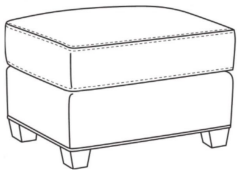

CR LAINE®

STYLE • COMFORT • COLOR

Heath / L1725-05PR

DESCRIPTION:	Power Recliner (30.5W)
OUTSIDE:	30.5"W x 41"D x 40"H
INSIDE:	22"W x 20"D
SEAT:	20.5"H
ARM:	25.5"H
BACK RAIL:	36.5"H
COM:	Plain: 127 sq ft
WEIGHT:	115 lbs

L = available in leather

Standard Features:

Semi-Attached Box Border Back

Saddle-Stitched

Allow 18" distance from wall for full reclining position. Fully Reclined Depth: 71.5D

May be shown with optional features

HEATH

Standard Seat Cushion:

Hallmark Seat

Standard Back Pillow:

Fiber Back

Also available:

Heath / L1727
Leather Ottoman (27W X 22D)
Outside: 27W x 22D x 17H
Inside: 0W x 0D

Heath / 1727
Ottoman (27W X 22D)
Outside: 27W x 22D x 17H
Inside: 0W x 0D

Heath / 1725
Chair (30W)
Outside: 30W x 39D x 40H
Inside: 22W x 21.5D

Heath / 1725-05MR
Manual Recliner (30.5W)
Outside: 30.5W x 41D x 40H
Inside: 22W x 20D

Heath / 1725-05PR
Power Recliner (30.5W)
Outside: 30.5W x 41D x 40H
Inside: 22W x 20D