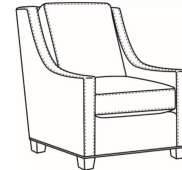

CR LAINE®

STYLE • COMFORT • COLOR

Heath / L1725-05PR

DESCRIPTION:	Power Recliner (30.5W)
OUTSIDE:	30.5"W x 41"D x 40"H
INSIDE:	22"W x 20"D
SEAT:	20.5"H
ARM:	25.5"H
BACK RAIL:	36.5"H
COM:	Plain: 127 sq ft
WEIGHT:	115 lbs

L = available in leather

Standard Features:

Semi-Attached Box Border Back

Saddle-Stitched

Allow 18" distance from wall for full reclining position. Fully Reclined Depth: 71.5D

May be shown with optional features

HEATH

Standard Seat Cushion:

Hallmark Seat

Standard Back Pillow:

Fiber Back

Also available:

Heath / L1727
Leather Ottoman (27W X 22D)
Outside: 27W x 22D x 17H
Inside: 0W x 0D

Heath / 1727
Ottoman (27W X 22D)
Outside: 27W x 22D x 17H
Inside: 0W x 0D

Heath / 1725
Chair (30W)
Outside: 30W x 39D x 40H
Inside: 22W x 21.5D

Heath / 1725-05MR
Manual Recliner (30.5W)
Outside: 30.5W x 41D x 40H
Inside: 22W x 20D

Heath / 1725-05PR
Power Recliner (30.5W)
Outside: 30.5W x 41D x 40H
Inside: 22W x 20D