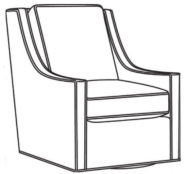

Harper / 1726-05PR
 Power Recliner (30.5W)
 Outside: 30.5W x 41D x 40H
 Inside: 22W x 20D

Harper / 1726-LP
 Chair (30W)
 Outside: 30W x 39D x 40H
 Inside: 22W x 21.5D

Harper / 1726-SG
Swivel Glider (30W)
Outside: 30W x 39D x 40H
Inside: 22W x 21.5D

Harper / 1726-SGLP
Swivel Glider (30W)
Outside: 30W x 39D x 40H
Inside: 22W x 21.5D

Harper / 1726-SW
Swivel Chair (30W)
Outside: 30W x 39D x 40H
Inside: 22W x 21.5D

Harper / 1726-SWLP
Swivel Chair (30W)
Outside: 30W x 39D x 40H
Inside: 22W x 21.5D

Harper / L1726-05MR
Leather Manual Recliner (30.5W)
Outside: 30.5W x 41D x 40H
Inside: 22W x 20D

Harper / L1726-05PR
Leather Power Recliner (30.5W)
Outside: 30.5W x 41D x 40H
Inside: 22W x 20D

Harper / L1726-LP
Leather Chair (30W)
Outside: 30W x 39D x 40H
Inside: 22W x 21.5D

Harper / L1726-SG
Leather Swivel Glider (30W)
Outside: 30W x 39D x 40H
Inside: 22W x 21.5D

Harper / L1726-SGLP
Leather Swivel Glider (30W)
Outside: 30W x 39D x 40H
Inside: 22W x 21.5D

Harper / L1726-SW
Leather Swivel Chair (30W)
Outside: 30W x 39D x 40H
Inside: 22W x 21.5D