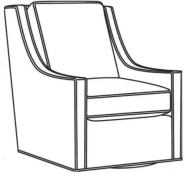

CR LAINE®

STYLE • COMFORT • COLOR

Harper / L1726

DESCRIPTION:	Chair (30W)
OUTSIDE:	30"W x 39"D x 40"H
INSIDE:	22"W x 21.5"D
SEAT:	20"H
ARM:	25"H
BACK RAIL:	36"H
COM:	Plain: 128 sq ft
WEIGHT:	75 lbs

L = available in leather

Standard Features:

Semi-Attached Box Border Back
 May be shown with optional features

HARPER

Standard Seat Cushion: Hallmark Seat
 Standard Back Pillow: Fiber Back

Also available:

Harper / L1728
 Leather Ottoman (27W X 22D)
 Outside: 27W x 22D x 17H
 Inside: 0W x 0D

Harper / 1728
 Ottoman (27W X 22D)
 Outside: 27W x 22D x 17H
 Inside: 0W x 0D

Harper / 1726
 Chair (30W)
 Outside: 30W x 39D x 40H
 Inside: 22W x 21.5D

Harper / 1726-05MR
 Manual Recliner (30.5W)
 Outside: 30.5W x 41D x 40H
 Inside: 22W x 20D

Harper / 1726-05PR
 Power Recliner (30.5W)
 Outside: 30.5W x 41D x 40H
 Inside: 22W x 20D

Harper / 1726-LP
 Chair (30W)
 Outside: 30W x 39D x 40H
 Inside: 22W x 21.5D

Harper / 1726-SG
Swivel Glider (30W)
Outside: 30W x 39D x 40H
Inside: 22W x 21.5D