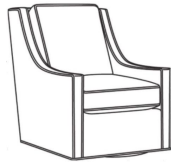

Standard Features:

Semi-Attached Box Border Back
 May be shown with optional features

HARPER

Standard Seat Cushion: Hallmark Seat
 Standard Back Pillow: Fiber Back

Also available:

Harper / L1728
 Leather Ottoman (27W X 22D)
 Outside: 27W x 22D x 17H
 Inside: 0W x 0D

Harper / 1728
 Ottoman (27W X 22D)
 Outside: 27W x 22D x 17H
 Inside: 0W x 0D

Harper / 1726
 Chair (30W)
 Outside: 30W x 39D x 40H
 Inside: 22W x 21.5D

Harper / 1726-05MR
 Manual Recliner (30.5W)
 Outside: 30.5W x 41D x 40H
 Inside: 22W x 20D

Harper / 1726-05PR
 Power Recliner (30.5W)
 Outside: 30.5W x 41D x 40H
 Inside: 22W x 20D

Harper / 1726-LP
 Chair (30W)
 Outside: 30W x 39D x 40H
 Inside: 22W x 21.5D

Harper / 1726-SG
Swivel Glider (30W)
Outside: 30W x 39D x 40H
Inside: 22W x 21.5D

Harper / 1726-SGLP
Swivel Glider (30W)
Outside: 30W x 39D x 40H
Inside: 22W x 21.5D

Harper / 1726-SW
Swivel Chair (30W)
Outside: 30W x 39D x 40H
Inside: 22W x 21.5D

Harper / 1726-SWLP
Swivel Chair (30W)
Outside: 30W x 39D x 40H
Inside: 22W x 21.5D