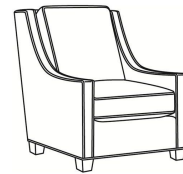

CR LAINE®

STYLE • COMFORT • COLOR

Harper / L1726

DESCRIPTION:	Chair (30W)
OUTSIDE:	30"W x 39"D x 40"H
INSIDE:	22"W x 21.5"D
SEAT:	20"H
ARM:	25"H
BACK RAIL:	36"H
COM:	Plain: 128 sq ft
WEIGHT:	75 lbs

L = available in leather

Standard Features:

Semi-Attached Box Border Back
 May be shown with optional features

HARPER

Standard Seat Cushion: Hallmark Seat
 Standard Back Pillow: Fiber Back

Also available:

Harper / L1728
 Leather Ottoman (27W X 22D)
 Outside: 27W x 22D x 17H
 Inside: 0W x 0D

Harper / 1728
 Ottoman (27W X 22D)
 Outside: 27W x 22D x 17H
 Inside: 0W x 0D

Harper / 1726
 Chair (30W)
 Outside: 30W x 39D x 40H
 Inside: 22W x 21.5D

Harper / 1726-05MR
 Manual Recliner (30.5W)
 Outside: 30.5W x 41D x 40H
 Inside: 22W x 20D

Harper / 1726-05PR
 Power Recliner (30.5W)
 Outside: 30.5W x 41D x 40H
 Inside: 22W x 20D

Harper / 1726-LP
 Chair (30W)
 Outside: 30W x 39D x 40H
 Inside: 22W x 21.5D

Harper / 1726-SG
Swivel Glider (30W)
Outside: 30W x 39D x 40H
Inside: 22W x 21.5D