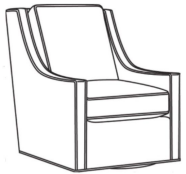

Harper / 1726-05PR
Power Recliner (30.5W)
Outside: 30.5W x 41D x 40H
Inside: 22W x 20D

Harper / 1726-LP
Chair (30W)
Outside: 30W x 39D x 40H
Inside: 22W x 21.5D

Harper / 1726-SG
Swivel Glider (30W)
Outside: 30W x 39D x 40H
Inside: 22W x 21.5D

Harper / 1726-SGLP
Swivel Glider (30W)
Outside: 30W x 39D x 40H
Inside: 22W x 21.5D

Harper / 1726-SW
Swivel Chair (30W)
Outside: 30W x 39D x 40H
Inside: 22W x 21.5D

Harper / 1726-SWLP
Swivel Chair (30W)
Outside: 30W x 39D x 40H
Inside: 22W x 21.5D

Harper / L1726
Leather Chair (30W)
Outside: 30W x 39D x 40H
Inside: 22W x 21.5D

Harper / L1726-05MR
Leather Manual Recliner (30.5W)
Outside: 30.5W x 41D x 40H
Inside: 22W x 20D

Harper / L1726-05PR
Leather Power Recliner (30.5W)
Outside: 30.5W x 41D x 40H
Inside: 22W x 20D

Harper / L1726-SG
Leather Swivel Glider (30W)
Outside: 30W x 39D x 40H
Inside: 22W x 21.5D

Harper / L1726-SGLP
Leather Swivel Glider (30W)
Outside: 30W x 39D x 40H
Inside: 22W x 21.5D

Harper / L1726-SW
Leather Swivel Chair (30W)
Outside: 30W x 39D x 40H
Inside: 22W x 21.5D