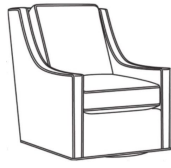

Standard Features:

Loose Pillow Box Border Back

May be shown with optional features

HARPER

Standard Seat Cushion:	Hallmark Seat
Standard Back Pillow:	Fiber Back

Also available:

Harper / L1728
Leather Ottoman (27W X 22D)
Outside: 27W x 22D x 17H
Inside: 0W x 0D

Harper / 1728
Ottoman (27W X 22D)
Outside: 27W x 22D x 17H
Inside: 0W x 0D

Harper / 1726
Chair (30W)
Outside: 30W x 39D x 40H
Inside: 22W x 21.5D

Harper / 1726-05MR
Manual Recliner (30.5W)
Outside: 30.5W x 41D x 40H
Inside: 22W x 20D

Harper / 1726-05PR
Power Recliner (30.5W)
Outside: 30.5W x 41D x 40H
Inside: 22W x 20D

Harper / 1726-LP
Chair (30W)
Outside: 30W x 39D x 40H
Inside: 22W x 21.5D

Harper / 1726-SG
Swivel Glider (30W)
Outside: 30W x 39D x 40H
Inside: 22W x 21.5D

Harper / 1726-SGLP
Swivel Glider (30W)
Outside: 30W x 39D x 40H
Inside: 22W x 21.5D

Harper / 1726-SW
Swivel Chair (30W)
Outside: 30W x 39D x 40H
Inside: 22W x 21.5D

Harper / 1726-SWLP
Swivel Chair (30W)
Outside: 30W x 39D x 40H
Inside: 22W x 21.5D