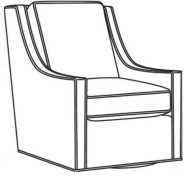

CR LAINE®

STYLE • COMFORT • COLOR

Harper / L1726-LP

DESCRIPTION:	Chair (30W)
OUTSIDE:	30"W x 39"D x 40"H
INSIDE:	22"W x 21.5"D
SEAT:	20"H
ARM:	25"H
BACK RAIL:	36"H
COM:	Plain: 132 sq ft
WEIGHT:	75 lbs

L = available in leather

Standard Features:

Loose Pillow Box Border Back

May be shown with optional features

HARPER

Standard Seat Cushion:	Hallmark Seat
Standard Back Pillow:	Fiber Back

Also available:

Harper / L1728
Leather Ottoman (27W X 22D)
Outside: 27W x 22D x 17H
Inside: 0W x 0D

Harper / 1728
Ottoman (27W X 22D)
Outside: 27W x 22D x 17H
Inside: 0W x 0D

Harper / 1726
Chair (30W)
Outside: 30W x 39D x 40H
Inside: 22W x 21.5D

Harper / 1726-05MR
Manual Recliner (30.5W)
Outside: 30.5W x 41D x 40H
Inside: 22W x 20D

Harper / 1726-05PR
Power Recliner (30.5W)
Outside: 30.5W x 41D x 40H
Inside: 22W x 20D

Harper / 1726-LP
Chair (30W)
Outside: 30W x 39D x 40H
Inside: 22W x 21.5D

Harper / 1726-SG
Swivel Glider (30W)
Outside: 30W x 39D x 40H
Inside: 22W x 21.5D