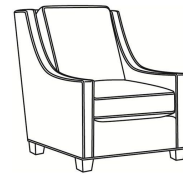

CR LAINE®

STYLE • COMFORT • COLOR

Harper / L1726-LP

DESCRIPTION:	Chair (30W)
OUTSIDE:	30"W x 39"D x 40"H
INSIDE:	22"W x 21.5"D
SEAT:	20"H
ARM:	25"H
BACK RAIL:	36"H
COM:	Plain: 132 sq ft
WEIGHT:	75 lbs

L = available in leather

Standard Features:

Loose Pillow Box Border Back

May be shown with optional features

HARPER

Standard Seat Cushion:	Hallmark Seat
Standard Back Pillow:	Fiber Back

Also available:

Harper / L1728
Leather Ottoman (27W X 22D)
Outside: 27W x 22D x 17H
Inside: 0W x 0D

Harper / 1728
Ottoman (27W X 22D)
Outside: 27W x 22D x 17H
Inside: 0W x 0D

Harper / 1726
Chair (30W)
Outside: 30W x 39D x 40H
Inside: 22W x 21.5D

Harper / 1726-05MR
Manual Recliner (30.5W)
Outside: 30.5W x 41D x 40H
Inside: 22W x 20D

Harper / 1726-05PR
Power Recliner (30.5W)
Outside: 30.5W x 41D x 40H
Inside: 22W x 20D

Harper / 1726-LP
Chair (30W)
Outside: 30W x 39D x 40H
Inside: 22W x 21.5D

Harper / 1726-SG
Swivel Glider (30W)
Outside: 30W x 39D x 40H
Inside: 22W x 21.5D