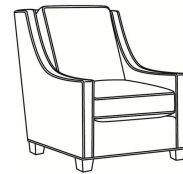

CR LAINE®

STYLE • COMFORT • COLOR

Harper / L1726-SG

DESCRIPTION:	Swivel Glider (30W)
OUTSIDE:	30"W x 39"D x 40"H
INSIDE:	22"W x 21.5"D
SEAT:	20"H
ARM:	25"H
BACK RAIL:	36"H
COM:	Plain: 128 sq ft
WEIGHT:	75 lbs

L = available in leather

Standard Features:

Semi-Attached Box Border Back
 May be shown with optional features

HARPER

Standard Seat Cushion: Hallmark Seat
 Standard Back Pillow: Fiber Back

Also available:

Harper / L1728
 Leather Ottoman (27W X 22D)
 Outside: 27W x 22D x 17H
 Inside: 0W x 0D

Harper / 1728
 Ottoman (27W X 22D)
 Outside: 27W x 22D x 17H
 Inside: 0W x 0D

Harper / 1726
 Chair (30W)
 Outside: 30W x 39D x 40H
 Inside: 22W x 21.5D

Harper / 1726-05MR
 Manual Recliner (30.5W)
 Outside: 30.5W x 41D x 40H
 Inside: 22W x 20D

Harper / 1726-05PR
 Power Recliner (30.5W)
 Outside: 30.5W x 41D x 40H
 Inside: 22W x 20D

Harper / 1726-LP
 Chair (30W)
 Outside: 30W x 39D x 40H
 Inside: 22W x 21.5D

Harper / 1726-SG
Swivel Glider (30W)
Outside: 30W x 39D x 40H
Inside: 22W x 21.5D