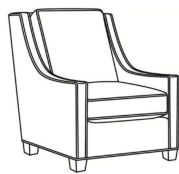

CR LAINE®

STYLE • COMFORT • COLOR

Harper / L1726-SG

DESCRIPTION:	Swivel Glider (30W)
OUTSIDE:	30"W x 39"D x 40"H
INSIDE:	22"W x 21.5"D
SEAT:	20"H
ARM:	25"H
BACK RAIL:	36"H
COM:	Plain: 128 sq ft
WEIGHT:	75 lbs

Harper / 1728
 Ottoman (27W X 22D)
 Outside: 27W x 22D x 17H
 Inside: 0W x 0D

Harper / 1726
 Chair (30W)
 Outside: 30W x 39D x 40H
 Inside: 22W x 21.5D

Harper / 1726-05MR
 Manual Recliner (30.5W)
 Outside: 30.5W x 41D x 40H
 Inside: 22W x 20D

Harper / 1726-05PR
 Power Recliner (30.5W)
 Outside: 30.5W x 41D x 40H
 Inside: 22W x 20D

Harper / 1726-LP
 Chair (30W)
 Outside: 30W x 39D x 40H
 Inside: 22W x 21.5D

Harper / 1726-SG
Swivel Glider (30W)
Outside: 30W x 39D x 40H
Inside: 22W x 21.5D

Harper / 1726-SGLP
Swivel Glider (30W)
Outside: 30W x 39D x 40H
Inside: 22W x 21.5D

Harper / 1726-SW
Swivel Chair (30W)
Outside: 30W x 39D x 40H
Inside: 22W x 21.5D

Harper / 1726-SWLP
Swivel Chair (30W)
Outside: 30W x 39D x 40H
Inside: 22W x 21.5D