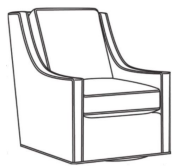

L = available in leather

Standard Features:

Semi-Attached Box Border Back
 May be shown with optional features

HARPER

Standard Seat Cushion: Hallmark Seat
 Standard Back Pillow: Fiber Back

Also available:

Harper / L1728
 Leather Ottoman (27W X 22D)
 Outside: 27W x 22D x 17H
 Inside: 0W x 0D

Harper / 1728
 Ottoman (27W X 22D)
 Outside: 27W x 22D x 17H
 Inside: 0W x 0D

Harper / 1726
 Chair (30W)
 Outside: 30W x 39D x 40H
 Inside: 22W x 21.5D

Harper / 1726-05MR
 Manual Recliner (30.5W)
 Outside: 30.5W x 41D x 40H
 Inside: 22W x 20D

Harper / 1726-05PR
 Power Recliner (30.5W)
 Outside: 30.5W x 41D x 40H
 Inside: 22W x 20D

Harper / 1726-LP
 Chair (30W)
 Outside: 30W x 39D x 40H
 Inside: 22W x 21.5D

Harper / 1726-SG
Swivel Glider (30W)
Outside: 30W x 39D x 40H
Inside: 22W x 21.5D

Harper / 1726-SGLP
Swivel Glider (30W)
Outside: 30W x 39D x 40H
Inside: 22W x 21.5D

Harper / 1726-SW
Swivel Chair (30W)
Outside: 30W x 39D x 40H
Inside: 22W x 21.5D

Harper / 1726-SWLP
Swivel Chair (30W)
Outside: 30W x 39D x 40H
Inside: 22W x 21.5D