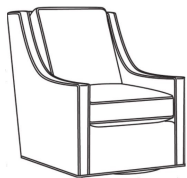

CR LAINE®

STYLE • COMFORT • COLOR

Harper / L1726-SG

DESCRIPTION:	Swivel Glider (30W)
OUTSIDE:	30"W x 39"D x 40"H
INSIDE:	22"W x 21.5"D
SEAT:	20"H
ARM:	25"H
BACK RAIL:	36"H
COM:	Plain: 128 sq ft
WEIGHT:	75 lbs

L = available in leather

Standard Features:

Semi-Attached Box Border Back
 May be shown with optional features

HARPER

Standard Seat Cushion: Hallmark Seat
 Standard Back Pillow: Fiber Back

Also available:

Harper / L1728
 Leather Ottoman (27W X 22D)
 Outside: 27W x 22D x 17H
 Inside: 0W x 0D

Harper / 1728
 Ottoman (27W X 22D)
 Outside: 27W x 22D x 17H
 Inside: 0W x 0D

Harper / 1726
 Chair (30W)
 Outside: 30W x 39D x 40H
 Inside: 22W x 21.5D

Harper / 1726-05MR
 Manual Recliner (30.5W)
 Outside: 30.5W x 41D x 40H
 Inside: 22W x 20D

Harper / 1726-05PR
 Power Recliner (30.5W)
 Outside: 30.5W x 41D x 40H
 Inside: 22W x 20D

Harper / 1726-LP
 Chair (30W)
 Outside: 30W x 39D x 40H
 Inside: 22W x 21.5D

Harper / 1726-SG
Swivel Glider (30W)
Outside: 30W x 39D x 40H
Inside: 22W x 21.5D