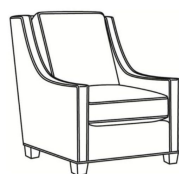

Harper / 1728
 Ottoman (27W X 22D)
 Outside: 27W x 22D x 17H
 Inside: 0W x 0D

Harper / 1726
 Chair (30W)
 Outside: 30W x 39D x 40H
 Inside: 22W x 21.5D

Harper / 1726-05MR
 Manual Recliner (30.5W)
 Outside: 30.5W x 41D x 40H
 Inside: 22W x 20D

Harper / 1726-05PR
 Power Recliner (30.5W)
 Outside: 30.5W x 41D x 40H
 Inside: 22W x 20D

Harper / 1726-LP
 Chair (30W)
 Outside: 30W x 39D x 40H
 Inside: 22W x 21.5D

Harper / 1726-SG
Swivel Glider (30W)
Outside: 30W x 39D x 40H
Inside: 22W x 21.5D

Harper / 1726-SGLP
Swivel Glider (30W)
Outside: 30W x 39D x 40H
Inside: 22W x 21.5D

Harper / 1726-SW
Swivel Chair (30W)
Outside: 30W x 39D x 40H
Inside: 22W x 21.5D

Harper / 1726-SWLP
Swivel Chair (30W)
Outside: 30W x 39D x 40H
Inside: 22W x 21.5D

Harper / L1726
Leather Chair (30W)
Outside: 30W x 39D x 40H
Inside: 22W x 21.5D

Harper / L1726-05MR
Leather Manual Recliner (30.5W)
Outside: 30.5W x 41D x 40H
Inside: 22W x 20D

Harper / L1726-05PR
Leather Power Recliner (30.5W)
Outside: 30.5W x 41D x 40H
Inside: 22W x 20D