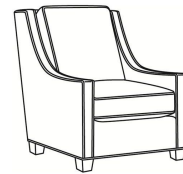

## Harper / L1726-SGLP

DESCRIPTION:	Swivel Glider (30W)
OUTSIDE:	30"W x 39"D x 40"H
INSIDE:	22"W x 21.5"D
SEAT:	20"H
ARM:	25"H
BACK RAIL:	36"H
COM:	Plain: 132 sq ft
WEIGHT:	75 lbs

**L** = available in leather

## HARPER

Standard Seat Cushion:	Hallmark Seat
Standard Back Pillow:	Fiber Back

### Also available:

Harper / L1728  
Leather Ottoman (27W X 22D)  
Outside: 27W x 22D x 17H  
Inside: 0W x 0D

Harper / 1728  
Ottoman (27W X 22D)  
Outside: 27W x 22D x 17H  
Inside: 0W x 0D

Harper / 1726  
Chair (30W)  
Outside: 30W x 39D x 40H  
Inside: 22W x 21.5D

Harper / 1726-05MR  
Manual Recliner (30.5W)  
Outside: 30.5W x 41D x 40H  
Inside: 22W x 20D

Harper / 1726-05PR  
Power Recliner (30.5W)  
Outside: 30.5W x 41D x 40H  
Inside: 22W x 20D

Harper / 1726-LP  
Chair (30W)  
Outside: 30W x 39D x 40H  
Inside: 22W x 21.5D