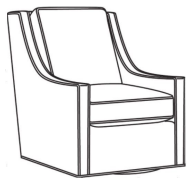

## HARPER

Standard Seat Cushion:	Hallmark Seat
Standard Back Pillow:	Fiber Back

### Also available:

Harper / L1728  
Leather Ottoman (27W X 22D)  
Outside: 27W x 22D x 17H  
Inside: 0W x 0D

Harper / 1728  
Ottoman (27W X 22D)  
Outside: 27W x 22D x 17H  
Inside: 0W x 0D

Harper / 1726  
Chair (30W)  
Outside: 30W x 39D x 40H  
Inside: 22W x 21.5D

Harper / 1726-05MR  
Manual Recliner (30.5W)  
Outside: 30.5W x 41D x 40H  
Inside: 22W x 20D

Harper / 1726-05PR  
Power Recliner (30.5W)  
Outside: 30.5W x 41D x 40H  
Inside: 22W x 20D

Harper / 1726-LP  
Chair (30W)  
Outside: 30W x 39D x 40H  
Inside: 22W x 21.5D

Harper / 1726-SG  
Swivel Glider (30W)  
Outside: 30W x 39D x 40H  
Inside: 22W x 21.5D

Harper / 1726-SGLP  
Swivel Glider (30W)  
Outside: 30W x 39D x 40H  
Inside: 22W x 21.5D

Harper / 1726-SW  
Swivel Chair (30W)  
Outside: 30W x 39D x 40H  
Inside: 22W x 21.5D