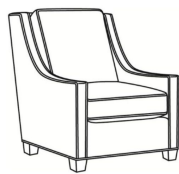

Harper / 1726-05MR  
Manual Recliner (30.5W)  
Outside: 30.5W x 41D x 40H  
Inside: 22W x 20D

Harper / 1726-05PR  
Power Recliner (30.5W)  
Outside: 30.5W x 41D x 40H  
Inside: 22W x 20D

Harper / 1726-LP  
Chair (30W)  
Outside: 30W x 39D x 40H  
Inside: 22W x 21.5D

Harper / 1726-SG  
Swivel Glider (30W)  
Outside: 30W x 39D x 40H  
Inside: 22W x 21.5D

Harper / 1726-SGLP  
Swivel Glider (30W)  
Outside: 30W x 39D x 40H  
Inside: 22W x 21.5D

Harper / 1726-SW  
Swivel Chair (30W)  
Outside: 30W x 39D x 40H  
Inside: 22W x 21.5D

Harper / 1726-SWLP  
Swivel Chair (30W)  
Outside: 30W x 39D x 40H  
Inside: 22W x 21.5D

Harper / L1726  
Leather Chair (30W)  
Outside: 30W x 39D x 40H  
Inside: 22W x 21.5D

Harper / L1726-05MR  
Leather Manual Recliner (30.5W)  
Outside: 30.5W x 41D x 40H  
Inside: 22W x 20D