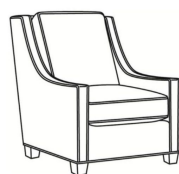

Harper / 1726-05MR  
Manual Recliner (30.5W)  
Outside: 30.5W x 41D x 40H  
Inside: 22W x 20D

Harper / 1726-05PR  
Power Recliner (30.5W)  
Outside: 30.5W x 41D x 40H  
Inside: 22W x 20D

Harper / 1726-LP  
Chair (30W)  
Outside: 30W x 39D x 40H  
Inside: 22W x 21.5D

Harper / 1726-SG  
Swivel Glider (30W)  
Outside: 30W x 39D x 40H  
Inside: 22W x 21.5D

Harper / 1726-SGLP  
Swivel Glider (30W)  
Outside: 30W x 39D x 40H  
Inside: 22W x 21.5D

Harper / 1726-SW  
Swivel Chair (30W)  
Outside: 30W x 39D x 40H  
Inside: 22W x 21.5D

Harper / 1726-SWLP  
Swivel Chair (30W)  
Outside: 30W x 39D x 40H  
Inside: 22W x 21.5D

Harper / L1726  
Leather Chair (30W)  
Outside: 30W x 39D x 40H  
Inside: 22W x 21.5D

Harper / L1726-05MR  
Leather Manual Recliner (30.5W)  
Outside: 30.5W x 41D x 40H  
Inside: 22W x 20D

Harper / L1726-05PR  
Leather Power Recliner (30.5W)  
Outside: 30.5W x 41D x 40H  
Inside: 22W x 20D

Harper / L1726-LP  
Leather Chair (30W)  
Outside: 30W x 39D x 40H  
Inside: 22W x 21.5D

Harper / L1726-SG  
Leather Swivel Glider (30W)  
Outside: 30W x 39D x 40H  
Inside: 22W x 21.5D