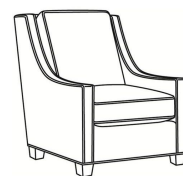

## Harper / L1726-SGLP

DESCRIPTION:	Swivel Glider (30W)
OUTSIDE:	30"W x 39"D x 40"H
INSIDE:	22"W x 21.5"D
SEAT:	20"H
ARM:	25"H
BACK RAIL:	36"H
COM:	Plain: 132 sq ft
WEIGHT:	75 lbs

**L** = available in leather

### Also available:

Harper / L1728  
Leather Ottoman (27W X 22D)  
Outside: 27W x 22D x 17H  
Inside: 0W x 0D

Harper / 1728  
Ottoman (27W X 22D)  
Outside: 27W x 22D x 17H  
Inside: 0W x 0D

Harper / 1726  
Chair (30W)  
Outside: 30W x 39D x 40H  
Inside: 22W x 21.5D

Harper / 1726-05MR  
Manual Recliner (30.5W)  
Outside: 30.5W x 41D x 40H  
Inside: 22W x 20D

Harper / 1726-05PR  
Power Recliner (30.5W)  
Outside: 30.5W x 41D x 40H  
Inside: 22W x 20D

Harper / 1726-LP  
Chair (30W)  
Outside: 30W x 39D x 40H  
Inside: 22W x 21.5D

Harper / 1726-SG  
Swivel Glider (30W)  
Outside: 30W x 39D x 40H  
Inside: 22W x 21.5D

Harper / 1726-SGLP  
Swivel Glider (30W)  
Outside: 30W x 39D x 40H  
Inside: 22W x 21.5D

Harper / 1726-SW  
Swivel Chair (30W)  
Outside: 30W x 39D x 40H  
Inside: 22W x 21.5D