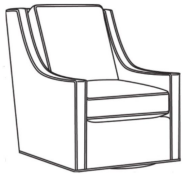

Harper / 1726-05MR  
Manual Recliner (30.5W)  
Outside: 30.5W x 41D x 40H  
Inside: 22W x 20D

Harper / 1726-05PR  
Power Recliner (30.5W)  
Outside: 30.5W x 41D x 40H  
Inside: 22W x 20D

Harper / 1726-LP  
Chair (30W)  
Outside: 30W x 39D x 40H  
Inside: 22W x 21.5D

Harper / 1726-SG  
Swivel Glider (30W)  
Outside: 30W x 39D x 40H  
Inside: 22W x 21.5D

Harper / 1726-SGLP  
Swivel Glider (30W)  
Outside: 30W x 39D x 40H  
Inside: 22W x 21.5D

Harper / 1726-SW  
Swivel Chair (30W)  
Outside: 30W x 39D x 40H  
Inside: 22W x 21.5D

Harper / 1726-SWLP  
Swivel Chair (30W)  
Outside: 30W x 39D x 40H  
Inside: 22W x 21.5D

Harper / L1726  
Leather Chair (30W)  
Outside: 30W x 39D x 40H  
Inside: 22W x 21.5D

Harper / L1726-05MR  
Leather Manual Recliner (30.5W)  
Outside: 30.5W x 41D x 40H  
Inside: 22W x 20D

Harper / L1726-05PR  
Leather Power Recliner (30.5W)  
Outside: 30.5W x 41D x 40H  
Inside: 22W x 20D

Harper / L1726-LP  
Leather Chair (30W)  
Outside: 30W x 39D x 40H  
Inside: 22W x 21.5D

Harper / L1726-SG  
Leather Swivel Glider (30W)  
Outside: 30W x 39D x 40H  
Inside: 22W x 21.5D