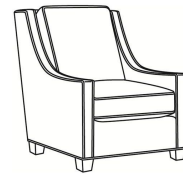

## HARPER

|                        |               |
|------------------------|---------------|
| Standard Seat Cushion: | Hallmark Seat |
| Standard Back Pillow:  | Fiber Back    |

### Also available:

Harper / L1728  
Leather Ottoman (27W X 22D)  
Outside: 27W x 22D x 17H  
Inside: 0W x 0D

Harper / 1728  
Ottoman (27W X 22D)  
Outside: 27W x 22D x 17H  
Inside: 0W x 0D

Harper / 1726  
Chair (30W)  
Outside: 30W x 39D x 40H  
Inside: 22W x 21.5D