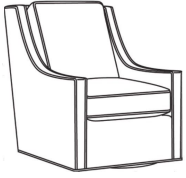

## HARPER

|                        |               |
|------------------------|---------------|
| Standard Seat Cushion: | Hallmark Seat |
| Standard Back Pillow:  | Fiber Back    |

### Also available:

Harper / L1728  
Leather Ottoman (27W X 22D)  
Outside: 27W x 22D x 17H  
Inside: 0W x 0D

Harper / 1728  
Ottoman (27W X 22D)  
Outside: 27W x 22D x 17H  
Inside: 0W x 0D

Harper / 1726  
Chair (30W)  
Outside: 30W x 39D x 40H  
Inside: 22W x 21.5D

Harper / 1726-05MR  
Manual Recliner (30.5W)  
Outside: 30.5W x 41D x 40H  
Inside: 22W x 20D

Harper / 1726-05PR  
Power Recliner (30.5W)  
Outside: 30.5W x 41D x 40H  
Inside: 22W x 20D

Harper / 1726-LP  
Chair (30W)  
Outside: 30W x 39D x 40H  
Inside: 22W x 21.5D

Harper / 1726-SG  
Swivel Glider (30W)  
Outside: 30W x 39D x 40H  
Inside: 22W x 21.5D

Harper / 1726-SGLP  
Swivel Glider (30W)  
Outside: 30W x 39D x 40H  
Inside: 22W x 21.5D

Harper / 1726-SW  
Swivel Chair (30W)  
Outside: 30W x 39D x 40H  
Inside: 22W x 21.5D