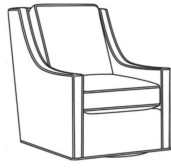

### Also available:

Harper / L1728  
Leather Ottoman (27W X 22D)  
Outside: 27W x 22D x 17H  
Inside: 0W x 0D

Harper / 1728  
Ottoman (27W X 22D)  
Outside: 27W x 22D x 17H  
Inside: 0W x 0D

Harper / 1726  
Chair (30W)  
Outside: 30W x 39D x 40H  
Inside: 22W x 21.5D

Harper / 1726-05MR  
Manual Recliner (30.5W)  
Outside: 30.5W x 41D x 40H  
Inside: 22W x 20D

Harper / 1726-05PR  
Power Recliner (30.5W)  
Outside: 30.5W x 41D x 40H  
Inside: 22W x 20D

Harper / 1726-LP  
Chair (30W)  
Outside: 30W x 39D x 40H  
Inside: 22W x 21.5D

Harper / 1726-SG  
Swivel Glider (30W)  
Outside: 30W x 39D x 40H  
Inside: 22W x 21.5D

Harper / 1726-SGLP  
Swivel Glider (30W)  
Outside: 30W x 39D x 40H  
Inside: 22W x 21.5D

Harper / 1726-SW  
Swivel Chair (30W)  
Outside: 30W x 39D x 40H  
Inside: 22W x 21.5D

Harper / 1726-SWLP  
Swivel Chair (30W)  
Outside: 30W x 39D x 40H  
Inside: 22W x 21.5D

Harper / L1726  
Leather Chair (30W)  
Outside: 30W x 39D x 40H  
Inside: 22W x 21.5D

Harper / L1726-05MR  
Leather Manual Recliner (30.5W)  
Outside: 30.5W x 41D x 40H  
Inside: 22W x 20D