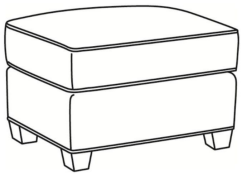

## Harper / L1726-SWLP

|              |                    |
|--------------|--------------------|
| DESCRIPTION: | Swivel Chair (30W) |
| OUTSIDE:     | 30"W x 39"D x 40"H |
| INSIDE:      | 22"W x 21.5"D      |
| SEAT:        | 20"H               |
| ARM:         | 25"H               |
| BACK RAIL:   | 36"H               |
| COM:         | Plain: 132 sq ft   |
| WEIGHT:      | 75 lbs             |

### Standard Features:

Loose Pillow Box Border Back

May be shown with optional features

### Also available:

Harper / L1728  
Leather Ottoman (27W X 22D)  
Outside: 27W x 22D x 17H  
Inside: 0W x 0D

Harper / 1728  
Ottoman (27W X 22D)  
Outside: 27W x 22D x 17H  
Inside: 0W x 0D

Harper / 1726  
Chair (30W)  
Outside: 30W x 39D x 40H  
Inside: 22W x 21.5D