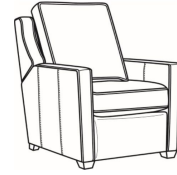

Harper / 1726-05MR  
Manual Recliner (30.5W)  
Outside: 30.5W x 41D x 40H  
Inside: 22W x 20D

Harper / 1726-05PR  
Power Recliner (30.5W)  
Outside: 30.5W x 41D x 40H  
Inside: 22W x 20D

Harper / 1726-LP  
Chair (30W)  
Outside: 30W x 39D x 40H  
Inside: 22W x 21.5D

Harper / 1726-SG  
Swivel Glider (30W)  
Outside: 30W x 39D x 40H  
Inside: 22W x 21.5D

Harper / 1726-SGLP  
Swivel Glider (30W)  
Outside: 30W x 39D x 40H  
Inside: 22W x 21.5D

Harper / 1726-SW  
Swivel Chair (30W)  
Outside: 30W x 39D x 40H  
Inside: 22W x 21.5D

Harper / 1726-SWLP  
Swivel Chair (30W)  
Outside: 30W x 39D x 40H  
Inside: 22W x 21.5D

Harper / L1726  
Leather Chair (30W)  
Outside: 30W x 39D x 40H  
Inside: 22W x 21.5D

Harper / L1726-05MR  
Leather Manual Recliner (30.5W)  
Outside: 30.5W x 41D x 40H  
Inside: 22W x 20D