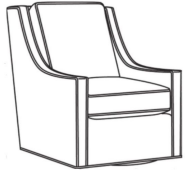

### Also available:

Harper / L1728  
Leather Ottoman (27W X 22D)  
Outside: 27W x 22D x 17H  
Inside: 0W x 0D

Harper / 1728  
Ottoman (27W X 22D)  
Outside: 27W x 22D x 17H  
Inside: 0W x 0D

Harper / 1726  
Chair (30W)  
Outside: 30W x 39D x 40H  
Inside: 22W x 21.5D

Harper / 1726-05MR  
Manual Recliner (30.5W)  
Outside: 30.5W x 41D x 40H  
Inside: 22W x 20D

Harper / 1726-05PR  
Power Recliner (30.5W)  
Outside: 30.5W x 41D x 40H  
Inside: 22W x 20D

Harper / 1726-LP  
Chair (30W)  
Outside: 30W x 39D x 40H  
Inside: 22W x 21.5D

Harper / 1726-SG  
Swivel Glider (30W)  
Outside: 30W x 39D x 40H  
Inside: 22W x 21.5D

Harper / 1726-SGLP  
Swivel Glider (30W)  
Outside: 30W x 39D x 40H  
Inside: 22W x 21.5D

Harper / 1726-SW  
Swivel Chair (30W)  
Outside: 30W x 39D x 40H  
Inside: 22W x 21.5D

Harper / 1726-SWLP  
Swivel Chair (30W)  
Outside: 30W x 39D x 40H  
Inside: 22W x 21.5D

Harper / L1726  
Leather Chair (30W)  
Outside: 30W x 39D x 40H  
Inside: 22W x 21.5D

Harper / L1726-05MR  
Leather Manual Recliner (30.5W)  
Outside: 30.5W x 41D x 40H  
Inside: 22W x 20D