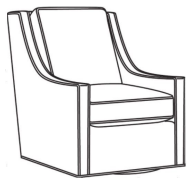

## HARPER

Standard Seat Cushion: Hallmark Seat  
Standard Back Pillow: Fiber Back

Also available:

Harper / L1728  
Leather Ottoman (27W X 22D)  
Outside: 27W x 22D x 17H  
Inside: 0W x 0D

Harper / 1728  
Ottoman (27W X 22D)  
Outside: 27W x 22D x 17H  
Inside: 0W x 0D

Harper / 1726  
Chair (30W)  
Outside: 30W x 39D x 40H  
Inside: 22W x 21.5D

Harper / 1726-05MR  
Manual Recliner (30.5W)  
Outside: 30.5W x 41D x 40H  
Inside: 22W x 20D

Harper / 1726-05PR  
Power Recliner (30.5W)  
Outside: 30.5W x 41D x 40H  
Inside: 22W x 20D

Harper / 1726-LP  
Chair (30W)  
Outside: 30W x 39D x 40H  
Inside: 22W x 21.5D

Harper / 1726-SG  
Swivel Glider (30W)  
Outside: 30W x 39D x 40H  
Inside: 22W x 21.5D

Harper / 1726-SGLP  
Swivel Glider (30W)  
Outside: 30W x 39D x 40H  
Inside: 22W x 21.5D

Harper / 1726-SW  
Swivel Chair (30W)  
Outside: 30W x 39D x 40H  
Inside: 22W x 21.5D

Harper / 1726-SWLP  
Swivel Chair (30W)  
Outside: 30W x 39D x 40H  
Inside: 22W x 21.5D

Harper / L1726  
Leather Chair (30W)  
Outside: 30W x 39D x 40H  
Inside: 22W x 21.5D