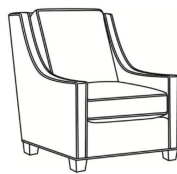

## Harper / L1726-05MR

DESCRIPTION:	Manual Recliner (30.5W)
OUTSIDE:	30.5"W x 41"D x 40"H
INSIDE:	22"W x 20"D
SEAT:	20.5"H
ARM:	25.5"H
BACK RAIL:	36.5"H
COM:	Plain: 144 sq ft
WEIGHT:	110 lbs

**L** = available in leather

Harper / 1726  
Chair (30W)  
Outside: 30W x 39D x 40H  
Inside: 22W x 21.5D

Harper / 1726-05MR  
Manual Recliner (30.5W)  
Outside: 30.5W x 41D x 40H  
Inside: 22W x 20D

Harper / 1726-05PR  
Power Recliner (30.5W)  
Outside: 30.5W x 41D x 40H  
Inside: 22W x 20D

Harper / 1726-LP  
Chair (30W)  
Outside: 30W x 39D x 40H  
Inside: 22W x 21.5D

Harper / 1726-SG  
Swivel Glider (30W)  
Outside: 30W x 39D x 40H  
Inside: 22W x 21.5D

Harper / 1726-SGLP  
Swivel Glider (30W)  
Outside: 30W x 39D x 40H  
Inside: 22W x 21.5D

Harper / 1726-SW  
Swivel Chair (30W)  
Outside: 30W x 39D x 40H  
Inside: 22W x 21.5D

Harper / 1726-SWLP  
Swivel Chair (30W)  
Outside: 30W x 39D x 40H  
Inside: 22W x 21.5D

Harper / L1726  
Leather Chair (30W)  
Outside: 30W x 39D x 40H  
Inside: 22W x 21.5D