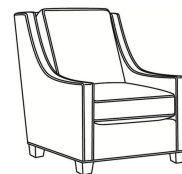

CR LAINE®

STYLE • COMFORT • COLOR

Harper / L1726-05PR

DESCRIPTION:	Power Recliner (30.5W)
OUTSIDE:	30.5"W x 41"D x 40"H
INSIDE:	22"W x 20"D
SEAT:	20.5"H
ARM:	25.5"H
BACK RAIL:	36.5"H
COM:	Plain: 144 sq ft
WEIGHT:	115 lbs

L = available in leather

Standard Features:

Semi-Attached Box Border Back

Allow 18" distance from wall for full reclining position. Fully Reclined Depth: 71.5D

May be shown with optional features

HARPER

Standard Seat Cushion: Hallmark Seat
Standard Back Pillow: Fiber Back

Also available:

Harper / L1728
Leather Ottoman (27W X 22D)
Outside: 27W x 22D x 17H
Inside: 0W x 0D

Harper / 1728
Ottoman (27W X 22D)
Outside: 27W x 22D x 17H
Inside: 0W x 0D

Harper / 1726
Chair (30W)
Outside: 30W x 39D x 40H
Inside: 22W x 21.5D

Harper / 1726-05MR
Manual Recliner (30.5W)
Outside: 30.5W x 41D x 40H
Inside: 22W x 20D

Harper / 1726-05PR
Power Recliner (30.5W)
Outside: 30.5W x 41D x 40H
Inside: 22W x 20D

Harper / 1726-LP
Chair (30W)
Outside: 30W x 39D x 40H
Inside: 22W x 21.5D