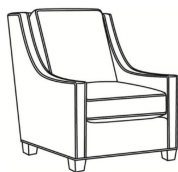

CR LAINE®

STYLE • COMFORT • COLOR

Harper / L1726-05PR

DESCRIPTION:	Power Recliner (30.5W)
OUTSIDE:	30.5"W x 41"D x 40"H
INSIDE:	22"W x 20"D
SEAT:	20.5"H
ARM:	25.5"H
BACK RAIL:	36.5"H
COM:	Plain: 144 sq ft
WEIGHT:	115 lbs

Harper / 1726-05MR
Manual Recliner (30.5W)
Outside: 30.5W x 41D x 40H
Inside: 22W x 20D

Harper / 1726-05PR
Power Recliner (30.5W)
Outside: 30.5W x 41D x 40H
Inside: 22W x 20D

Harper / 1726-LP
Chair (30W)
Outside: 30W x 39D x 40H
Inside: 22W x 21.5D

Harper / 1726-SG
Swivel Glider (30W)
Outside: 30W x 39D x 40H
Inside: 22W x 21.5D

Harper / 1726-SGLP
Swivel Glider (30W)
Outside: 30W x 39D x 40H
Inside: 22W x 21.5D

Harper / 1726-SW
Swivel Chair (30W)
Outside: 30W x 39D x 40H
Inside: 22W x 21.5D

Harper / 1726-SWLP
Swivel Chair (30W)
Outside: 30W x 39D x 40H
Inside: 22W x 21.5D

Harper / L1726
Leather Chair (30W)
Outside: 30W x 39D x 40H
Inside: 22W x 21.5D

Harper / L1726-05MR
Leather Manual Recliner (30.5W)
Outside: 30.5W x 41D x 40H
Inside: 22W x 20D