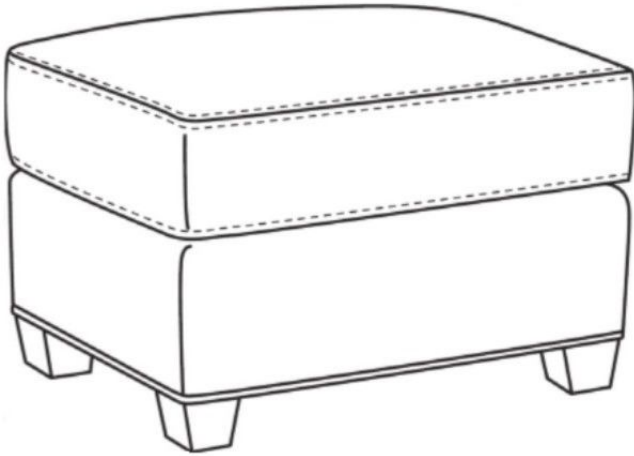

# CR L AINE®

STYLE • COMFORT • COLOR

## Heath / L1727

DESCRIPTION: Ottoman (27W X 22D)  
OUTSIDE: 27"W x 22"D x 17"H  
COM: Plain: 39 sq ft  
WEIGHT: 28 lbs

### Standard Features:

Saddle-Stitched

May be shown with optional features

Standard Seat Cushion: **HEATH**  
Hallmark Seat

---