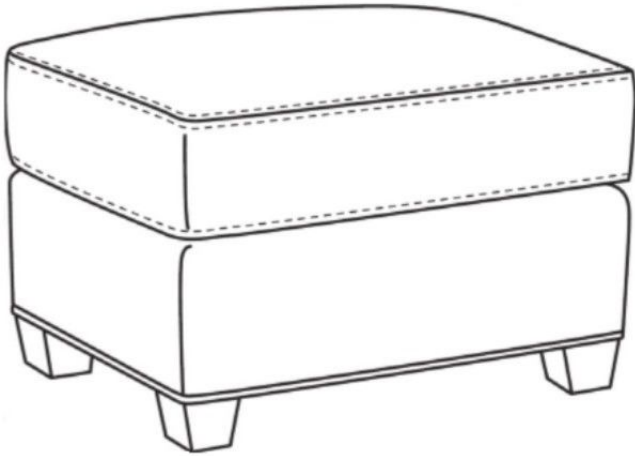

CR L AINE®

STYLE • COMFORT • COLOR

Heath / L1727

DESCRIPTION: Ottoman (27W X 22D)
OUTSIDE: 27"W x 22"D x 17"H
COM: Plain: 39 sq ft
WEIGHT: 28 lbs

Standard Features:

Saddle-Stitched

May be shown with optional features

Standard Seat Cushion: **HEATH**
Hallmark Seat
