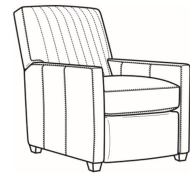

Malcolm / 1775-05
Chair (30.5W)
Outside: 30.5W x 39D x 36.5H
Inside: 22W x 22D

Malcolm / 1775-05CH
Channel Back Chair (30.5W)
Outside: 30.5W x 39D x 36.5H
Inside: 22W x 22D

Malcolm / 1775-05CHMR
Manual Recliner Chnl Bk (30W)
Outside: 30W x 41.5D x 38.5H
Inside: 22.5W x 22D

Malcolm / 1775-05CHPR
 Power Recliner Chnl Bk (30W)
 Outside: 30W x 41.5D x 38.5H
 Inside: 22.5W x 22D

Malcolm / 1775-05MR
 Manual Recliner (30W)
 Outside: 30W x 41.5D x 38.5H
 Inside: 22.5W x 22D

Malcolm / 1775-05PR
 Power Recliner (30W)
 Outside: 30W x 41.5D x 38.5H
 Inside: 22.5W x 22D

Malcolm / 1775-05SW
 Swivel Chair (30.5W)
 Outside: 30.5W x 39D x 36.5H
 Inside: 22W x 22D

Malcolm / 1775-05SWCH
 Channel Back SW Chair (30.5W)
 Outside: 30.5W x 39D x 36.5H
 Inside: 22W x 22D

Malcolm / 1775-05SC
 Slipcovered Chair (30.5W)
 Outside: 30.5W x 39D x 36.5H
 Inside: 22W x 22D

Malcolm / 1775-05SWSC
 Slipcovered Swivel Chair (30.5W)
 Outside: 30.5W x 39D x 36.5H
 Inside: 22W x 22D

Malcolm / L1775-05CH
 Leather Channel Back Chair (30.5W)
 Outside: 30.5W x 39D x 36.5H
 Inside: 22W x 22D