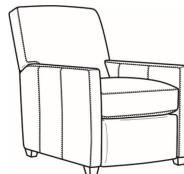

Malcolm / 1775-05
Chair (30.5W)
Outside: 30.5W x 39D x 36.5H
Inside: 22W x 22D

Malcolm / 1775-05CH
Channel Back Chair (30.5W)
Outside: 30.5W x 39D x 36.5H
Inside: 22W x 22D

Malcolm / 1775-05CHMR
Manual Recliner Chnl Bk (30W)
Outside: 30W x 41.5D x 38.5H
Inside: 22.5W x 22D

Malcolm / 1775-05SW
 Swivel Chair (30.5W)
 Outside: 30.5W x 39D x 36.5H
 Inside: 22W x 22D

Malcolm / 1775-05SWCH
 Channel Back SW Chair (30.5W)
 Outside: 30.5W x 39D x 36.5H
 Inside: 22W x 22D

Malcolm / 1775-05SC
 Slipcovered Chair (30.5W)
 Outside: 30.5W x 39D x 36.5H
 Inside: 22W x 22D

Malcolm / 1775-05SWSC
 Slipcovered Swivel Chair (30.5W)
 Outside: 30.5W x 39D x 36.5H
 Inside: 22W x 22D

Malcolm / L1775-05CH
 Leather Channel Back Chair (30.5W)
 Outside: 30.5W x 39D x 36.5H
 Inside: 22W x 22D

Malcolm / L1775-05CHMR
 Leather Manual Recliner Chnl Bk (30W)
 Outside: 30W x 41.5D x 38.5H
 Inside: 22.5W x 22D

Malcolm / L1775-05CHPR
 Leather Power Recliner Chnl Bk (30W)
 Outside: 30W x 41.5D x 38.5H
 Inside: 22.5W x 22D