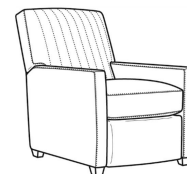

Malcolm / L1775-07
Leather Ottoman (27W X 22D)
Outside: 27W x 22D x 17H
Inside: 0W x 0D

Malcolm / 1775-07
Ottoman (27W X 22D)
Outside: 27W x 22D x 17H
Inside: 0W x 0D

Malcolm / 1775-07SC
Slipcovered Ottoman (27W X 22D)
Outside: 27W x 22D x 17H
Inside: 0W x 0D

Malcolm / 1775-05
Chair (30.5W)
Outside: 30.5W x 39D x 36.5H
Inside: 22W x 22D

Malcolm / 1775-05CH
Channel Back Chair (30.5W)
Outside: 30.5W x 39D x 36.5H
Inside: 22W x 22D

Malcolm / 1775-05CHMR
Manual Recliner Chnl Bk (30W)
Outside: 30W x 41.5D x 38.5H
Inside: 22.5W x 22D

Malcolm / 1775-05CHPR
 Power Recliner Chnl Bk (30W)
 Outside: 30W x 41.5D x 38.5H
 Inside: 22.5W x 22D

Malcolm / 1775-05MR
 Manual Recliner (30W)
 Outside: 30W x 41.5D x 38.5H
 Inside: 22.5W x 22D

Malcolm / 1775-05PR
 Power Recliner (30W)
 Outside: 30W x 41.5D x 38.5H
 Inside: 22.5W x 22D

Malcolm / 1775-05SW
 Swivel Chair (30.5W)
 Outside: 30.5W x 39D x 36.5H
 Inside: 22W x 22D

Malcolm / 1775-05SWCH
 Channel Back SW Chair (30.5W)
 Outside: 30.5W x 39D x 36.5H
 Inside: 22W x 22D

Malcolm / 1775-05SC
 Slipcovered Chair (30.5W)
 Outside: 30.5W x 39D x 36.5H
 Inside: 22W x 22D