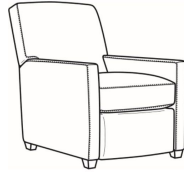

Malcolm / L1775-07
Leather Ottoman (27W X 22D)
Outside: 27W x 22D x 17H
Inside: 0W x 0D

Malcolm / 1775-07
Ottoman (27W X 22D)
Outside: 27W x 22D x 17H
Inside: 0W x 0D

Malcolm / 1775-07SC
Slipcovered Ottoman (27W X 22D)
Outside: 27W x 22D x 17H
Inside: 0W x 0D

Malcolm / 1775-05
Chair (30.5W)
Outside: 30.5W x 39D x 36.5H
Inside: 22W x 22D

Malcolm / 1775-05CH
Channel Back Chair (30.5W)
Outside: 30.5W x 39D x 36.5H
Inside: 22W x 22D

Malcolm / 1775-05CHMR
Manual Recliner Chnl Bk (30W)
Outside: 30W x 41.5D x 38.5H
Inside: 22.5W x 22D

Malcolm / 1775-05CHPR
 Power Recliner Chnl Bk (30W)
 Outside: 30W x 41.5D x 38.5H
 Inside: 22.5W x 22D

Malcolm / 1775-05MR
 Manual Recliner (30W)
 Outside: 30W x 41.5D x 38.5H
 Inside: 22.5W x 22D

Malcolm / 1775-05PR
 Power Recliner (30W)
 Outside: 30W x 41.5D x 38.5H
 Inside: 22.5W x 22D

Malcolm / 1775-05SW
 Swivel Chair (30.5W)
 Outside: 30.5W x 39D x 36.5H
 Inside: 22W x 22D

Malcolm / 1775-05SWCH
 Channel Back SW Chair (30.5W)
 Outside: 30.5W x 39D x 36.5H
 Inside: 22W x 22D

Malcolm / 1775-05SC
 Slipcovered Chair (30.5W)
 Outside: 30.5W x 39D x 36.5H
 Inside: 22W x 22D