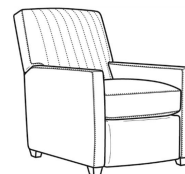

CR LAINE®

STYLE • COMFORT • COLOR

Malcolm / L1775-05CH

DESCRIPTION:	Channel Back Chair (30.5W)
OUTSIDE:	30.5"W x 39"D x 36.5"H
INSIDE:	22"W x 22"D
SEAT:	19"H
ARM:	24"H
COM:	Plain: 90 sq ft
WEIGHT:	55 lbs

Also available:

Malcolm / L1775-07
Leather Ottoman (27W X 22D)
Outside: 27W x 22D x 17H
Inside: 0W x 0D

Malcolm / 1775-07
Ottoman (27W X 22D)
Outside: 27W x 22D x 17H
Inside: 0W x 0D

Malcolm / 1775-07SC
Slipcovered Ottoman (27W X 22D)
Outside: 27W x 22D x 17H
Inside: 0W x 0D

Malcolm / 1775-05
Chair (30.5W)
Outside: 30.5W x 39D x 36.5H
Inside: 22W x 22D

Malcolm / 1775-05CH
Channel Back Chair (30.5W)
Outside: 30.5W x 39D x 36.5H
Inside: 22W x 22D

Malcolm / 1775-05CHMR
Manual Recliner Chnl Bk (30W)
Outside: 30W x 41.5D x 38.5H
Inside: 22.5W x 22D

Malcolm / 1775-05CHPR
 Power Recliner Chnl Bk (30W)
 Outside: 30W x 41.5D x 38.5H
 Inside: 22.5W x 22D

Malcolm / 1775-05MR
 Manual Recliner (30W)
 Outside: 30W x 41.5D x 38.5H
 Inside: 22.5W x 22D

Malcolm / 1775-05PR
 Power Recliner (30W)
 Outside: 30W x 41.5D x 38.5H
 Inside: 22.5W x 22D