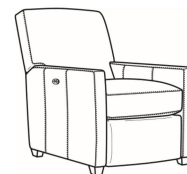

Malcolm / 1775-05
Chair (30.5W)
Outside: 30.5W x 39D x 36.5H
Inside: 22W x 22D

Malcolm / 1775-05CH
Channel Back Chair (30.5W)
Outside: 30.5W x 39D x 36.5H
Inside: 22W x 22D

Malcolm / 1775-05CHMR
Manual Recliner Chnl Bk (30W)
Outside: 30W x 41.5D x 38.5H
Inside: 22.5W x 22D

Malcolm / 1775-05SW
 Swivel Chair (30.5W)
 Outside: 30.5W x 39D x 36.5H
 Inside: 22W x 22D

Malcolm / 1775-05SWCH
 Channel Back SW Chair (30.5W)
 Outside: 30.5W x 39D x 36.5H
 Inside: 22W x 22D

Malcolm / 1775-05SC
 Slipcovered Chair (30.5W)
 Outside: 30.5W x 39D x 36.5H
 Inside: 22W x 22D

Malcolm / 1775-05SWSC
 Slipcovered Swivel Chair (30.5W)
 Outside: 30.5W x 39D x 36.5H
 Inside: 22W x 22D

Malcolm / L1775-05
 Leather Chair (30.5W)
 Outside: 30.5W x 39D x 36.5H
 Inside: 22W x 22D

Malcolm / L1775-05CHMR
 Leather Manual Recliner Chnl Bk (30W)
 Outside: 30W x 41.5D x 38.5H
 Inside: 22.5W x 22D

Malcolm / L1775-05CHPR
 Leather Power Recliner Chnl Bk (30W)
 Outside: 30W x 41.5D x 38.5H
 Inside: 22.5W x 22D

Malcolm / L1775-05MR
 Leather Manual Recliner (30W)
 Outside: 30W x 41.5D x 38.5H
 Inside: 22.5W x 22D