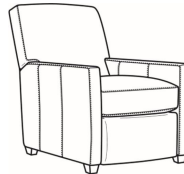

Malcolm / 1775-05
Chair (30.5W)
Outside: 30.5W x 39D x 36.5H
Inside: 22W x 22D

Malcolm / 1775-05CH
Channel Back Chair (30.5W)
Outside: 30.5W x 39D x 36.5H
Inside: 22W x 22D

Malcolm / 1775-05CHMR
Manual Recliner Chnl Bk (30W)
Outside: 30W x 41.5D x 38.5H
Inside: 22.5W x 22D

Malcolm / 1775-05SW
 Swivel Chair (30.5W)
 Outside: 30.5W x 39D x 36.5H
 Inside: 22W x 22D

Malcolm / 1775-05SWCH
 Channel Back SW Chair (30.5W)
 Outside: 30.5W x 39D x 36.5H
 Inside: 22W x 22D

Malcolm / 1775-05SC
 Slipcovered Chair (30.5W)
 Outside: 30.5W x 39D x 36.5H
 Inside: 22W x 22D

Malcolm / 1775-05SWSC
 Slipcovered Swivel Chair (30.5W)
 Outside: 30.5W x 39D x 36.5H
 Inside: 22W x 22D

Malcolm / L1775-05
 Leather Chair (30.5W)
 Outside: 30.5W x 39D x 36.5H
 Inside: 22W x 22D

Malcolm / L1775-05CHMR
 Leather Manual Recliner Chnl Bk (30W)
 Outside: 30W x 41.5D x 38.5H
 Inside: 22.5W x 22D

Malcolm / L1775-05CHPR
 Leather Power Recliner Chnl Bk (30W)
 Outside: 30W x 41.5D x 38.5H
 Inside: 22.5W x 22D

Malcolm / L1775-05MR
 Leather Manual Recliner (30W)
 Outside: 30W x 41.5D x 38.5H
 Inside: 22.5W x 22D