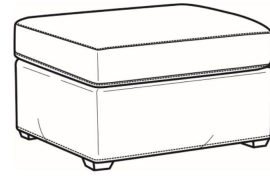

CR LAINE®

STYLE • COMFORT • COLOR

Malcolm / L1775-05CH

DESCRIPTION:	Channel Back Chair (30.5W)
OUTSIDE:	30.5"W x 39"D x 36.5"H
INSIDE:	22"W x 22"D
SEAT:	19"H
ARM:	24"H
COM:	Plain: 90 sq ft
WEIGHT:	55 lbs

L = available in leather

SC = available slipcovered

Standard Features:

Tight Back

French Seamed

May be shown with optional features

MALCOLM

Standard Seat Cushion: Hallmark Seat

Also available:

Malcolm / L1775-07
Leather Ottoman (27W X 22D)
Outside: 27W x 22D x 17H
Inside: 0W x 0D

Malcolm / 1775-07
Ottoman (27W X 22D)
Outside: 27W x 22D x 17H
Inside: 0W x 0D

Malcolm / 1775-07SC
Slipcovered Ottoman (27W X 22D)
Outside: 27W x 22D x 17H
Inside: 0W x 0D

Malcolm / 1775-05
Chair (30.5W)
Outside: 30.5W x 39D x 36.5H
Inside: 22W x 22D

Malcolm / 1775-05CH
Channel Back Chair (30.5W)
Outside: 30.5W x 39D x 36.5H
Inside: 22W x 22D

Malcolm / 1775-05CHMR
Manual Recliner Chnl Bk (30W)
Outside: 30W x 41.5D x 38.5H
Inside: 22.5W x 22D