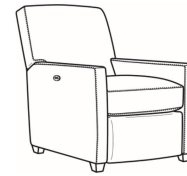

Also available:

Malcolm / L1775-07
Leather Ottoman (27W X 22D)
Outside: 27W x 22D x 17H
Inside: 0W x 0D

Malcolm / 1775-07
Ottoman (27W X 22D)
Outside: 27W x 22D x 17H
Inside: 0W x 0D

Malcolm / 1775-07SC
Slipcovered Ottoman (27W X 22D)
Outside: 27W x 22D x 17H
Inside: 0W x 0D

Malcolm / 1775-05
Chair (30.5W)
Outside: 30.5W x 39D x 36.5H
Inside: 22W x 22D

Malcolm / 1775-05CH
Channel Back Chair (30.5W)
Outside: 30.5W x 39D x 36.5H
Inside: 22W x 22D

Malcolm / 1775-05CHMR
Manual Recliner Chnl Bk (30W)
Outside: 30W x 41.5D x 38.5H
Inside: 22.5W x 22D

Malcolm / 1775-05CHPR
 Power Recliner Chnl Bk (30W)
 Outside: 30W x 41.5D x 38.5H
 Inside: 22.5W x 22D

Malcolm / 1775-05MR
 Manual Recliner (30W)
 Outside: 30W x 41.5D x 38.5H
 Inside: 22.5W x 22D

Malcolm / 1775-05PR
 Power Recliner (30W)
 Outside: 30W x 41.5D x 38.5H
 Inside: 22.5W x 22D

Malcolm / 1775-05SW
 Swivel Chair (30.5W)
 Outside: 30.5W x 39D x 36.5H
 Inside: 22W x 22D

Malcolm / 1775-05SWCH
 Channel Back SW Chair (30.5W)
 Outside: 30.5W x 39D x 36.5H
 Inside: 22W x 22D

Malcolm / 1775-05SC
 Slipcovered Chair (30.5W)
 Outside: 30.5W x 39D x 36.5H
 Inside: 22W x 22D