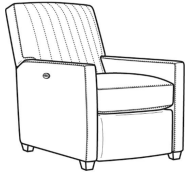

CR LAINE®

STYLE • COMFORT • COLOR

Malcolm / L1775-05CH

DESCRIPTION:	Channel Back Chair (30.5W)
OUTSIDE:	30.5"W x 39"D x 36.5"H
INSIDE:	22"W x 22"D
SEAT:	19"H
ARM:	24"H
COM:	Plain: 90 sq ft
WEIGHT:	55 lbs

Also available:

Malcolm / L1775-07
Leather Ottoman (27W X 22D)
Outside: 27W x 22D x 17H
Inside: 0W x 0D

Malcolm / 1775-07
Ottoman (27W X 22D)
Outside: 27W x 22D x 17H
Inside: 0W x 0D

Malcolm / 1775-07SC
Slipcovered Ottoman (27W X 22D)
Outside: 27W x 22D x 17H
Inside: 0W x 0D

Malcolm / 1775-05
Chair (30.5W)
Outside: 30.5W x 39D x 36.5H
Inside: 22W x 22D

Malcolm / 1775-05CH
Channel Back Chair (30.5W)
Outside: 30.5W x 39D x 36.5H
Inside: 22W x 22D

Malcolm / 1775-05CHMR
Manual Recliner Chnl Bk (30W)
Outside: 30W x 41.5D x 38.5H
Inside: 22.5W x 22D

Malcolm / 1775-05CHPR
 Power Recliner Chnl Bk (30W)
 Outside: 30W x 41.5D x 38.5H
 Inside: 22.5W x 22D

Malcolm / 1775-05MR
 Manual Recliner (30W)
 Outside: 30W x 41.5D x 38.5H
 Inside: 22.5W x 22D

Malcolm / 1775-05PR
 Power Recliner (30W)
 Outside: 30W x 41.5D x 38.5H
 Inside: 22.5W x 22D