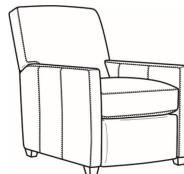

Malcolm / 1775-05
Chair (30.5W)
Outside: 30.5W x 39D x 36.5H
Inside: 22W x 22D

Malcolm / 1775-05CH
Channel Back Chair (30.5W)
Outside: 30.5W x 39D x 36.5H
Inside: 22W x 22D

Malcolm / 1775-05CHMR
Manual Recliner Chnl Bk (30W)
Outside: 30W x 41.5D x 38.5H
Inside: 22.5W x 22D

Malcolm / 1775-05SW
 Swivel Chair (30.5W)
 Outside: 30.5W x 39D x 36.5H
 Inside: 22W x 22D

Malcolm / 1775-05SWCH
 Channel Back SW Chair (30.5W)
 Outside: 30.5W x 39D x 36.5H
 Inside: 22W x 22D

Malcolm / 1775-05SC
 Slipcovered Chair (30.5W)
 Outside: 30.5W x 39D x 36.5H
 Inside: 22W x 22D

Malcolm / 1775-05SWSC
 Slipcovered Swivel Chair (30.5W)
 Outside: 30.5W x 39D x 36.5H
 Inside: 22W x 22D

Malcolm / L1775-05
 Leather Chair (30.5W)
 Outside: 30.5W x 39D x 36.5H
 Inside: 22W x 22D

Malcolm / L1775-05CHMR
 Leather Manual Recliner Chnl Bk (30W)
 Outside: 30W x 41.5D x 38.5H
 Inside: 22.5W x 22D

Malcolm / L1775-05CHPR
 Leather Power Recliner Chnl Bk (30W)
 Outside: 30W x 41.5D x 38.5H
 Inside: 22.5W x 22D

Malcolm / L1775-05MR
 Leather Manual Recliner (30W)
 Outside: 30W x 41.5D x 38.5H
 Inside: 22.5W x 22D