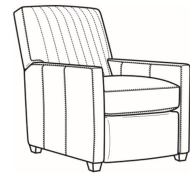

Malcolm / 1775-05
Chair (30.5W)
Outside: 30.5W x 39D x 36.5H
Inside: 22W x 22D

Malcolm / 1775-05CH
Channel Back Chair (30.5W)
Outside: 30.5W x 39D x 36.5H
Inside: 22W x 22D

Malcolm / 1775-05CHMR
Manual Recliner Chnl Bk (30W)
Outside: 30W x 41.5D x 38.5H
Inside: 22.5W x 22D

Malcolm / 1775-05CHPR
 Power Recliner Chnl Bk (30W)
 Outside: 30W x 41.5D x 38.5H
 Inside: 22.5W x 22D

Malcolm / 1775-05MR
 Manual Recliner (30W)
 Outside: 30W x 41.5D x 38.5H
 Inside: 22.5W x 22D

Malcolm / 1775-05PR
 Power Recliner (30W)
 Outside: 30W x 41.5D x 38.5H
 Inside: 22.5W x 22D

Malcolm / 1775-05SW
 Swivel Chair (30.5W)
 Outside: 30.5W x 39D x 36.5H
 Inside: 22W x 22D

Malcolm / 1775-05SWCH
 Channel Back SW Chair (30.5W)
 Outside: 30.5W x 39D x 36.5H
 Inside: 22W x 22D

Malcolm / 1775-05SC
 Slipcovered Chair (30.5W)
 Outside: 30.5W x 39D x 36.5H
 Inside: 22W x 22D

Malcolm / 1775-05SWSC
 Slipcovered Swivel Chair (30.5W)
 Outside: 30.5W x 39D x 36.5H
 Inside: 22W x 22D

Malcolm / L1775-05
 Leather Chair (30.5W)
 Outside: 30.5W x 39D x 36.5H
 Inside: 22W x 22D

Malcolm / L1775-05CHMR
 Leather Manual Recliner Chnl Bk (30W)
 Outside: 30W x 41.5D x 38.5H
 Inside: 22.5W x 22D