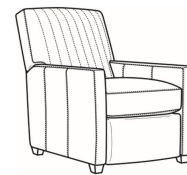

Malcolm / 1775-05
Chair (30.5W)
Outside: 30.5W x 39D x 36.5H
Inside: 22W x 22D

Malcolm / 1775-05CH
Channel Back Chair (30.5W)
Outside: 30.5W x 39D x 36.5H
Inside: 22W x 22D

Malcolm / 1775-05CHMR
Manual Recliner Chnl Bk (30W)
Outside: 30W x 41.5D x 38.5H
Inside: 22.5W x 22D

Malcolm / 1775-05CHPR
 Power Recliner Chnl Bk (30W)
 Outside: 30W x 41.5D x 38.5H
 Inside: 22.5W x 22D

Malcolm / 1775-05MR
 Manual Recliner (30W)
 Outside: 30W x 41.5D x 38.5H
 Inside: 22.5W x 22D

Malcolm / 1775-05PR
 Power Recliner (30W)
 Outside: 30W x 41.5D x 38.5H
 Inside: 22.5W x 22D

Malcolm / 1775-05SW
 Swivel Chair (30.5W)
 Outside: 30.5W x 39D x 36.5H
 Inside: 22W x 22D

Malcolm / 1775-05SWCH
 Channel Back SW Chair (30.5W)
 Outside: 30.5W x 39D x 36.5H
 Inside: 22W x 22D

Malcolm / 1775-05SC
 Slipcovered Chair (30.5W)
 Outside: 30.5W x 39D x 36.5H
 Inside: 22W x 22D

Malcolm / 1775-05SWSC
 Slipcovered Swivel Chair (30.5W)
 Outside: 30.5W x 39D x 36.5H
 Inside: 22W x 22D

Malcolm / L1775-05
 Leather Chair (30.5W)
 Outside: 30.5W x 39D x 36.5H
 Inside: 22W x 22D

Malcolm / L1775-05CHMR
 Leather Manual Recliner Chnl Bk (30W)
 Outside: 30W x 41.5D x 38.5H
 Inside: 22.5W x 22D