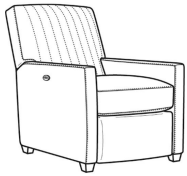

CR LAINE®

STYLE • COMFORT • COLOR

Malcolm / L1775-05CH

DESCRIPTION:	Channel Back Chair (30.5W)
OUTSIDE:	30.5"W x 39"D x 36.5"H
INSIDE:	22"W x 22"D
SEAT:	19"H
ARM:	24"H
COM:	Plain: 90 sq ft
WEIGHT:	55 lbs

Also available:

Malcolm / L1775-07
Leather Ottoman (27W X 22D)
Outside: 27W x 22D x 17H
Inside: 0W x 0D

Malcolm / 1775-07
Ottoman (27W X 22D)
Outside: 27W x 22D x 17H
Inside: 0W x 0D

Malcolm / 1775-07SC
Slipcovered Ottoman (27W X 22D)
Outside: 27W x 22D x 17H
Inside: 0W x 0D

Malcolm / 1775-05
Chair (30.5W)
Outside: 30.5W x 39D x 36.5H
Inside: 22W x 22D

Malcolm / 1775-05CH
Channel Back Chair (30.5W)
Outside: 30.5W x 39D x 36.5H
Inside: 22W x 22D

Malcolm / 1775-05CHMR
Manual Recliner Chnl Bk (30W)
Outside: 30W x 41.5D x 38.5H
Inside: 22.5W x 22D

Malcolm / 1775-05CHPR
 Power Recliner Chnl Bk (30W)
 Outside: 30W x 41.5D x 38.5H
 Inside: 22.5W x 22D

Malcolm / 1775-05MR
 Manual Recliner (30W)
 Outside: 30W x 41.5D x 38.5H
 Inside: 22.5W x 22D

Malcolm / 1775-05PR
 Power Recliner (30W)
 Outside: 30W x 41.5D x 38.5H
 Inside: 22.5W x 22D