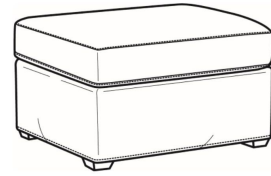

CR LAINE®

STYLE • COMFORT • COLOR

Malcolm / L1775-05CH

DESCRIPTION:	Channel Back Chair (30.5W)
OUTSIDE:	30.5"W x 39"D x 36.5"H
INSIDE:	22"W x 22"D
SEAT:	19"H
ARM:	24"H
COM:	Plain: 90 sq ft
WEIGHT:	55 lbs

L = available in leather

SC = available slipcovered

Standard Features:

Tight Back

French Seamed

May be shown with optional features

MALCOLM

Standard Seat Cushion: Hallmark Seat

Also available:

Malcolm / L1775-07
Leather Ottoman (27W X 22D)
Outside: 27W x 22D x 17H
Inside: 0W x 0D

Malcolm / 1775-07
Ottoman (27W X 22D)
Outside: 27W x 22D x 17H
Inside: 0W x 0D

Malcolm / 1775-07SC
Slipcovered Ottoman (27W X 22D)
Outside: 27W x 22D x 17H
Inside: 0W x 0D

Malcolm / 1775-05
Chair (30.5W)
Outside: 30.5W x 39D x 36.5H
Inside: 22W x 22D

Malcolm / 1775-05CH
Channel Back Chair (30.5W)
Outside: 30.5W x 39D x 36.5H
Inside: 22W x 22D

Malcolm / 1775-05CHMR
Manual Recliner Chnl Bk (30W)
Outside: 30W x 41.5D x 38.5H
Inside: 22.5W x 22D