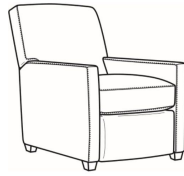

Also available:

Malcolm / L1775-07
Leather Ottoman (27W X 22D)
Outside: 27W x 22D x 17H
Inside: 0W x 0D

Malcolm / 1775-07
Ottoman (27W X 22D)
Outside: 27W x 22D x 17H
Inside: 0W x 0D

Malcolm / 1775-07SC
Slipcovered Ottoman (27W X 22D)
Outside: 27W x 22D x 17H
Inside: 0W x 0D

Malcolm / 1775-05
Chair (30.5W)
Outside: 30.5W x 39D x 36.5H
Inside: 22W x 22D

Malcolm / 1775-05CH
Channel Back Chair (30.5W)
Outside: 30.5W x 39D x 36.5H
Inside: 22W x 22D

Malcolm / 1775-05CHMR
Manual Recliner Chnl Bk (30W)
Outside: 30W x 41.5D x 38.5H
Inside: 22.5W x 22D

Malcolm / 1775-05CHPR
 Power Recliner Chnl Bk (30W)
 Outside: 30W x 41.5D x 38.5H
 Inside: 22.5W x 22D

Malcolm / 1775-05MR
 Manual Recliner (30W)
 Outside: 30W x 41.5D x 38.5H
 Inside: 22.5W x 22D

Malcolm / 1775-05PR
 Power Recliner (30W)
 Outside: 30W x 41.5D x 38.5H
 Inside: 22.5W x 22D

Malcolm / 1775-05SW
 Swivel Chair (30.5W)
 Outside: 30.5W x 39D x 36.5H
 Inside: 22W x 22D

Malcolm / 1775-05SWCH
 Channel Back SW Chair (30.5W)
 Outside: 30.5W x 39D x 36.5H
 Inside: 22W x 22D

Malcolm / 1775-05SC
 Slipcovered Chair (30.5W)
 Outside: 30.5W x 39D x 36.5H
 Inside: 22W x 22D