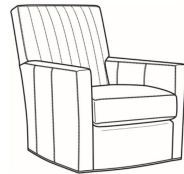

Malcolm / 1775-05SW
 Swivel Chair (30.5W)
 Outside: 30.5W x 39D x 36.5H
 Inside: 22W x 22D

Malcolm / 1775-05SWCH
 Channel Back SW Chair (30.5W)
 Outside: 30.5W x 39D x 36.5H
 Inside: 22W x 22D

Malcolm / 1775-05SC
 Slipcovered Chair (30.5W)
 Outside: 30.5W x 39D x 36.5H
 Inside: 22W x 22D

Malcolm / 1775-05SWSC
 Slipcovered Swivel Chair (30.5W)
 Outside: 30.5W x 39D x 36.5H
 Inside: 22W x 22D

Malcolm / L1775-05
 Leather Chair (30.5W)
 Outside: 30.5W x 39D x 36.5H
 Inside: 22W x 22D

Malcolm / L1775-05CHMR
 Leather Manual Recliner Chnl Bk (30W)
 Outside: 30W x 41.5D x 38.5H
 Inside: 22.5W x 22D

Malcolm / L1775-05CHPR
 Leather Power Recliner Chnl Bk (30W)
 Outside: 30W x 41.5D x 38.5H
 Inside: 22.5W x 22D

Malcolm / L1775-05MR
 Leather Manual Recliner (30W)
 Outside: 30W x 41.5D x 38.5H
 Inside: 22.5W x 22D

Malcolm / L1775-05PR
 Leather Power Recliner (30W)
 Outside: 30W x 41.5D x 38.5H
 Inside: 22.5W x 22D

Malcolm / L1775-05SW
 Leather Swivel Chair (30.5W)
 Outside: 30.5W x 39D x 36.5H
 Inside: 22W x 22D