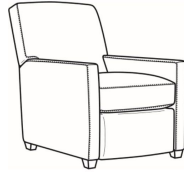

Also available:

Malcolm / L1775-07
Leather Ottoman (27W X 22D)
Outside: 27W x 22D x 17H
Inside: 0W x 0D

Malcolm / 1775-07
Ottoman (27W X 22D)
Outside: 27W x 22D x 17H
Inside: 0W x 0D

Malcolm / 1775-07SC
Slipcovered Ottoman (27W X 22D)
Outside: 27W x 22D x 17H
Inside: 0W x 0D

Malcolm / 1775-05
Chair (30.5W)
Outside: 30.5W x 39D x 36.5H
Inside: 22W x 22D

Malcolm / 1775-05CH
Channel Back Chair (30.5W)
Outside: 30.5W x 39D x 36.5H
Inside: 22W x 22D

Malcolm / 1775-05CHMR
Manual Recliner Chnl Bk (30W)
Outside: 30W x 41.5D x 38.5H
Inside: 22.5W x 22D

Malcolm / 1775-05CHPR
 Power Recliner Chnl Bk (30W)
 Outside: 30W x 41.5D x 38.5H
 Inside: 22.5W x 22D

Malcolm / 1775-05MR
 Manual Recliner (30W)
 Outside: 30W x 41.5D x 38.5H
 Inside: 22.5W x 22D

Malcolm / 1775-05PR
 Power Recliner (30W)
 Outside: 30W x 41.5D x 38.5H
 Inside: 22.5W x 22D

Malcolm / 1775-05SW
 Swivel Chair (30.5W)
 Outside: 30.5W x 39D x 36.5H
 Inside: 22W x 22D

Malcolm / 1775-05SWCH
 Channel Back SW Chair (30.5W)
 Outside: 30.5W x 39D x 36.5H
 Inside: 22W x 22D

Malcolm / 1775-05SC
 Slipcovered Chair (30.5W)
 Outside: 30.5W x 39D x 36.5H
 Inside: 22W x 22D