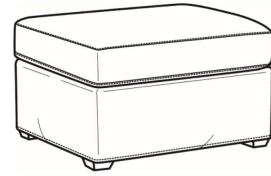

L = available in leather

SC = available slipcovered

Standard Features:

French Seamed

Allow 18" distance from wall for full reclining position. Fully Reclined Depth: 69D

May be shown with optional features

MALCOLM

Standard Seat Cushion: Hallmark Seat

Also available:

Malcolm / L1775-07
Leather Ottoman (27W X 22D)
Outside: 27W x 22D x 17H
Inside: 0W x 0D

Malcolm / 1775-07
Ottoman (27W X 22D)
Outside: 27W x 22D x 17H
Inside: 0W x 0D

Malcolm / 1775-07SC
Slipcovered Ottoman (27W X 22D)
Outside: 27W x 22D x 17H
Inside: 0W x 0D

Malcolm / 1775-05
Chair (30.5W)
Outside: 30.5W x 39D x 36.5H
Inside: 22W x 22D

Malcolm / 1775-05CH
Channel Back Chair (30.5W)
Outside: 30.5W x 39D x 36.5H
Inside: 22W x 22D

Malcolm / 1775-05CHMR
Manual Recliner Chnl Bk (30W)
Outside: 30W x 41.5D x 38.5H
Inside: 22.5W x 22D

Malcolm / 1775-05CHPR
 Power Recliner Chnl Bk (30W)
 Outside: 30W x 41.5D x 38.5H
 Inside: 22.5W x 22D