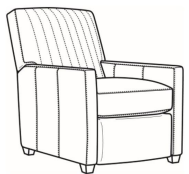

Malcolm / 1775-07SC
Slipcovered Ottoman (27W X 22D)
Outside: 27W x 22D x 17H
Inside: 0W x 0D

Malcolm / 1775-05
Chair (30.5W)
Outside: 30.5W x 39D x 36.5H
Inside: 22W x 22D

Malcolm / 1775-05CH
Channel Back Chair (30.5W)
Outside: 30.5W x 39D x 36.5H
Inside: 22W x 22D

Malcolm / 1775-05MR
 Manual Recliner (30W)
 Outside: 30W x 41.5D x 38.5H
 Inside: 22.5W x 22D

Malcolm / 1775-05PR
 Power Recliner (30W)
 Outside: 30W x 41.5D x 38.5H
 Inside: 22.5W x 22D

Malcolm / 1775-05SW
 Swivel Chair (30.5W)
 Outside: 30.5W x 39D x 36.5H
 Inside: 22W x 22D

Malcolm / 1775-05SWCH
 Channel Back SW Chair (30.5W)
 Outside: 30.5W x 39D x 36.5H
 Inside: 22W x 22D

Malcolm / 1775-05SC
 Slipcovered Chair (30.5W)
 Outside: 30.5W x 39D x 36.5H
 Inside: 22W x 22D

Malcolm / 1775-05SWSC
 Slipcovered Swivel Chair (30.5W)
 Outside: 30.5W x 39D x 36.5H
 Inside: 22W x 22D

Malcolm / L1775-05
 Leather Chair (30.5W)
 Outside: 30.5W x 39D x 36.5H
 Inside: 22W x 22D

Malcolm / L1775-05CH
 Leather Channel Back Chair (30.5W)
 Outside: 30.5W x 39D x 36.5H
 Inside: 22W x 22D

Malcolm / L1775-05CHMR
 Leather Manual Recliner Chnl Bk (30W)
 Outside: 30W x 41.5D x 38.5H
 Inside: 22.5W x 22D