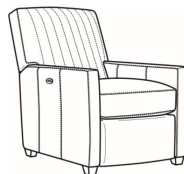

Malcolm / 1775-07SC
Slipcovered Ottoman (27W X 22D)
Outside: 27W x 22D x 17H
Inside: 0W x 0D

Malcolm / 1775-05
Chair (30.5W)
Outside: 30.5W x 39D x 36.5H
Inside: 22W x 22D

Malcolm / 1775-05CH
Channel Back Chair (30.5W)
Outside: 30.5W x 39D x 36.5H
Inside: 22W x 22D

Malcolm / 1775-05MR
 Manual Recliner (30W)
 Outside: 30W x 41.5D x 38.5H
 Inside: 22.5W x 22D

Malcolm / 1775-05PR
 Power Recliner (30W)
 Outside: 30W x 41.5D x 38.5H
 Inside: 22.5W x 22D

Malcolm / 1775-05SW
 Swivel Chair (30.5W)
 Outside: 30.5W x 39D x 36.5H
 Inside: 22W x 22D

Malcolm / 1775-05SWCH
 Channel Back SW Chair (30.5W)
 Outside: 30.5W x 39D x 36.5H
 Inside: 22W x 22D

Malcolm / 1775-05SC
 Slipcovered Chair (30.5W)
 Outside: 30.5W x 39D x 36.5H
 Inside: 22W x 22D

Malcolm / 1775-05SWSC
 Slipcovered Swivel Chair (30.5W)
 Outside: 30.5W x 39D x 36.5H
 Inside: 22W x 22D

Malcolm / L1775-05
 Leather Chair (30.5W)
 Outside: 30.5W x 39D x 36.5H
 Inside: 22W x 22D

Malcolm / L1775-05CH
 Leather Channel Back Chair (30.5W)
 Outside: 30.5W x 39D x 36.5H
 Inside: 22W x 22D

Malcolm / L1775-05CHMR
 Leather Manual Recliner Chnl Bk (30W)
 Outside: 30W x 41.5D x 38.5H
 Inside: 22.5W x 22D