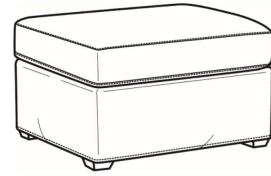

CR LAINE®

STYLE • COMFORT • COLOR

Malcolm / L1775-05MR

DESCRIPTION:	Manual Recliner (30W)
OUTSIDE:	30"W x 41.5"D x 38.5"H
INSIDE:	22.5"W x 22"D
SEAT:	21.5"H
ARM:	24.5"H
COM:	Plain: 108 sq ft
WEIGHT:	90 lbs

L = available in leather

SC = available slipcovered

Standard Features:

French Seamed

Allow 18" distance from wall for full reclining position. Fully Reclined Depth: 69D

May be shown with optional features

MALCOLM

Standard Seat Cushion: Hallmark Seat

Also available:

Malcolm / L1775-07
Leather Ottoman (27W X 22D)
Outside: 27W x 22D x 17H
Inside: 0W x 0D

Malcolm / 1775-07
Ottoman (27W X 22D)
Outside: 27W x 22D x 17H
Inside: 0W x 0D

Malcolm / 1775-07SC
Slipcovered Ottoman (27W X 22D)
Outside: 27W x 22D x 17H
Inside: 0W x 0D

Malcolm / 1775-05
Chair (30.5W)
Outside: 30.5W x 39D x 36.5H
Inside: 22W x 22D

Malcolm / 1775-05CH
Channel Back Chair (30.5W)
Outside: 30.5W x 39D x 36.5H
Inside: 22W x 22D