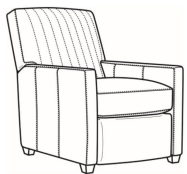

Malcolm / 1775-05  
Chair (30.5W)  
Outside: 30.5W x 39D x 36.5H  
Inside: 22W x 22D

Malcolm / 1775-05CH  
Channel Back Chair (30.5W)  
Outside: 30.5W x 39D x 36.5H  
Inside: 22W x 22D

Malcolm / 1775-05CHMR  
Manual Recliner Chnl Bk (30W)  
Outside: 30W x 41.5D x 38.5H  
Inside: 22.5W x 22D

Malcolm / 1775-05PR  
 Power Recliner (30W)  
 Outside: 30W x 41.5D x 38.5H  
 Inside: 22.5W x 22D

Malcolm / 1775-05SW  
 Swivel Chair (30.5W)  
 Outside: 30.5W x 39D x 36.5H  
 Inside: 22W x 22D

Malcolm / 1775-05SWCH  
 Channel Back SW Chair (30.5W)  
 Outside: 30.5W x 39D x 36.5H  
 Inside: 22W x 22D

Malcolm / 1775-05SC  
 Slipcovered Chair (30.5W)  
 Outside: 30.5W x 39D x 36.5H  
 Inside: 22W x 22D

Malcolm / 1775-05SWSC  
 Slipcovered Swivel Chair (30.5W)  
 Outside: 30.5W x 39D x 36.5H  
 Inside: 22W x 22D

Malcolm / L1775-05  
 Leather Chair (30.5W)  
 Outside: 30.5W x 39D x 36.5H  
 Inside: 22W x 22D

Malcolm / L1775-05CH  
 Leather Channel Back Chair (30.5W)  
 Outside: 30.5W x 39D x 36.5H  
 Inside: 22W x 22D