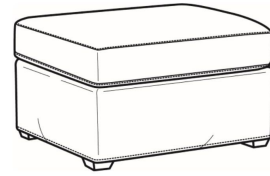

## Malcolm / L1775-05SW

DESCRIPTION:	Swivel Chair (30.5W)
OUTSIDE:	30.5"W x 39"D x 36.5"H
INSIDE:	22"W x 22"D
SEAT:	19"H
ARM:	24"H
COM:	Plain: 90 sq ft
WEIGHT:	55 lbs

**L** = available in leather

**SC** = available slipcovered

## MALCOLM

Standard Seat Cushion: Hallmark Seat

### Also available:

Malcolm / L1775-07  
Leather Ottoman (27W X 22D)  
Outside: 27W x 22D x 17H  
Inside: 0W x 0D

Malcolm / 1775-07  
Ottoman (27W X 22D)  
Outside: 27W x 22D x 17H  
Inside: 0W x 0D

Malcolm / 1775-07SC  
Slipcovered Ottoman (27W X 22D)  
Outside: 27W x 22D x 17H  
Inside: 0W x 0D

Malcolm / 1775-05  
Chair (30.5W)  
Outside: 30.5W x 39D x 36.5H  
Inside: 22W x 22D

Malcolm / 1775-05CH  
Channel Back Chair (30.5W)  
Outside: 30.5W x 39D x 36.5H  
Inside: 22W x 22D

Malcolm / 1775-05CHMR  
Manual Recliner Chnl Bk (30W)  
Outside: 30W x 41.5D x 38.5H  
Inside: 22.5W x 22D