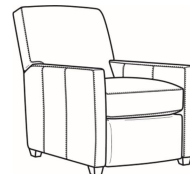

Malcolm / 1775-05
Chair (30.5W)
Outside: 30.5W x 39D x 36.5H
Inside: 22W x 22D

Malcolm / 1775-05CH
Channel Back Chair (30.5W)
Outside: 30.5W x 39D x 36.5H
Inside: 22W x 22D

Malcolm / 1775-05CHMR
Manual Recliner Chnl Bk (30W)
Outside: 30W x 41.5D x 38.5H
Inside: 22.5W x 22D

Malcolm / 1775-05SW
 Swivel Chair (30.5W)
 Outside: 30.5W x 39D x 36.5H
 Inside: 22W x 22D

Malcolm / 1775-05SWCH
 Channel Back SW Chair (30.5W)
 Outside: 30.5W x 39D x 36.5H
 Inside: 22W x 22D

Malcolm / 1775-05SC
 Slipcovered Chair (30.5W)
 Outside: 30.5W x 39D x 36.5H
 Inside: 22W x 22D

Malcolm / 1775-05SWSC
 Slipcovered Swivel Chair (30.5W)
 Outside: 30.5W x 39D x 36.5H
 Inside: 22W x 22D

Malcolm / L1775-05
 Leather Chair (30.5W)
 Outside: 30.5W x 39D x 36.5H
 Inside: 22W x 22D

Malcolm / L1775-05CH
 Leather Channel Back Chair (30.5W)
 Outside: 30.5W x 39D x 36.5H
 Inside: 22W x 22D

Malcolm / L1775-05CHMR
 Leather Manual Recliner Chnl Bk (30W)
 Outside: 30W x 41.5D x 38.5H
 Inside: 22.5W x 22D

Malcolm / L1775-05CHPR
 Leather Power Recliner Chnl Bk (30W)
 Outside: 30W x 41.5D x 38.5H
 Inside: 22.5W x 22D