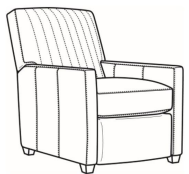

Malcolm / 1775-05
Chair (30.5W)
Outside: 30.5W x 39D x 36.5H
Inside: 22W x 22D

Malcolm / 1775-05CH
Channel Back Chair (30.5W)
Outside: 30.5W x 39D x 36.5H
Inside: 22W x 22D

Malcolm / 1775-05CHMR
Manual Recliner Chnl Bk (30W)
Outside: 30W x 41.5D x 38.5H
Inside: 22.5W x 22D

Malcolm / 1775-05CHPR
 Power Recliner Chnl Bk (30W)
 Outside: 30W x 41.5D x 38.5H
 Inside: 22.5W x 22D

Malcolm / 1775-05MR
 Manual Recliner (30W)
 Outside: 30W x 41.5D x 38.5H
 Inside: 22.5W x 22D

Malcolm / 1775-05PR
 Power Recliner (30W)
 Outside: 30W x 41.5D x 38.5H
 Inside: 22.5W x 22D

Malcolm / 1775-05SW
 Swivel Chair (30.5W)
 Outside: 30.5W x 39D x 36.5H
 Inside: 22W x 22D

Malcolm / 1775-05SWCH
 Channel Back SW Chair (30.5W)
 Outside: 30.5W x 39D x 36.5H
 Inside: 22W x 22D

Malcolm / 1775-05SC
 Slipcovered Chair (30.5W)
 Outside: 30.5W x 39D x 36.5H
 Inside: 22W x 22D

Malcolm / 1775-05SWSC
 Slipcovered Swivel Chair (30.5W)
 Outside: 30.5W x 39D x 36.5H
 Inside: 22W x 22D

Malcolm / L1775-05
 Leather Chair (30.5W)
 Outside: 30.5W x 39D x 36.5H
 Inside: 22W x 22D

Malcolm / L1775-05CH
 Leather Channel Back Chair (30.5W)
 Outside: 30.5W x 39D x 36.5H
 Inside: 22W x 22D