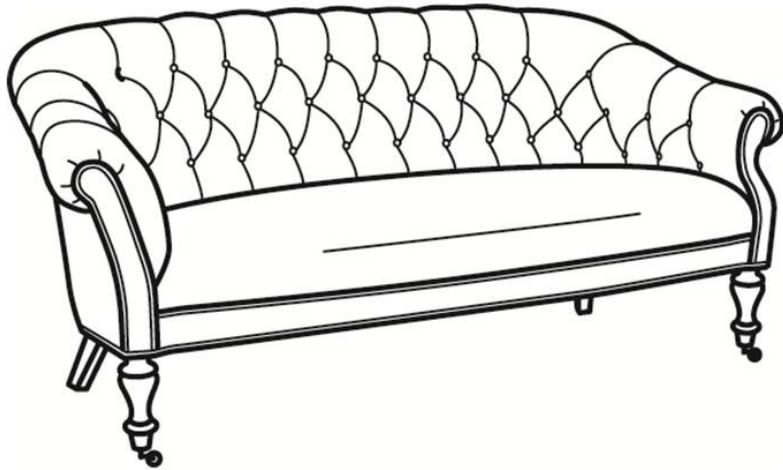

CR LAINE®

STYLE • COMFORT • COLOR

Darby / L1804

DESCRIPTION:	Settee (72W)
OUTSIDE:	72"W x 36"D x 33"H
INSIDE:	57"W x 22"D
SEAT:	18"H
ARM:	25"H
COM:	Plain: 130 sq ft
WEIGHT:	100 lbs

L = available in leather

Standard Features:

Tufted Back

Standard with small nail trim around arm panels and base

Standard with brass casters

May be shown with optional features

DARBY

Also available:

Darby / 1804
Settee (72W)
Outside: 72W x 36D x 33H
Inside: 57W x 22D

Darby / 1805
Chair (36W)
Outside: 36W x 36D x 33H
Inside: 21W x 22D

Darby / L1805
Leather Chair (36W)
Outside: 36W x 36D x 33H
Inside: 21W x 22D