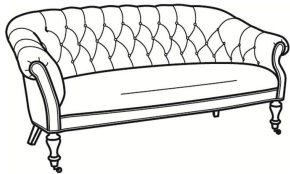

## Darby / L1805

DESCRIPTION:	Chair (36W)
OUTSIDE:	36"W x 36"D x 33"H
INSIDE:	21"W x 22"D
SEAT:	18"H
ARM:	25"H
COM:	Plain: 75 sq ft
WEIGHT:	55 lbs

**L** = available in leather

### Standard Features:

Tufted Back

Standard with small nail trim around arm panels and base

Standard with brass casters

May be shown with optional features

**DARBY**

Also available:

Darby / 1804  
Settee (72W)  
Outside: 72W x 36D x 33H  
Inside: 57W x 22D

Darby / 1805  
Chair (36W)  
Outside: 36W x 36D x 33H  
Inside: 21W x 22D

Darby / L1804  
Leather Settee (72W)  
Outside: 72W x 36D x 33H  
Inside: 57W x 22D