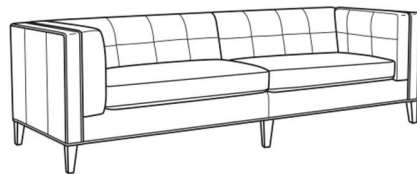

CR LAINE®

STYLE • COMFORT • COLOR

Chester / L1950-20

DESCRIPTION:	Sofa (82W)
OUTSIDE:	82"W x 36"D x 30"H
INSIDE:	61.5"W x 23"D
SEAT:	20"H
ARM:	30"H
COM:	Plain: 207 sq ft
WEIGHT:	170 lbs

L = available in leather

Standard Features:

Weltless Cushion

May be shown with optional features

CHESTER

Standard Seat Cushion: Hallmark Seat

Also available:

Chester / 1950-20
Sofa (82W)
Outside: 82W x 36D x 30H
Inside: 61.5W x 23D

Chester / 1950-20NS
Sofa (82W)
Outside: 82W x 36D x 30H
Inside: 61.5W x 23D

Chester / 1950-21
Long Sofa (100W)
Outside: 100W x 36D x 30H
Inside: 79.5W x 23D

Chester / 1950-21NS
Long Sofa (100W)
Outside: 100W x 36D x 30H
Inside: 79.5W x 23D

Chester / L1950-21
Leather Long Sofa (100W)
Outside: 100W x 36D x 30H
Inside: 79.5W x 23D