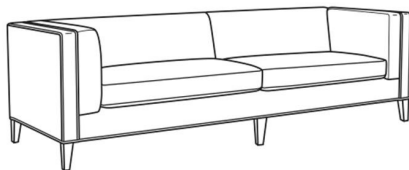

CR LAINE®

STYLE • COMFORT • COLOR

Chester / L1950-20

DESCRIPTION:	Sofa (82W)
OUTSIDE:	82"W x 36"D x 30"H
INSIDE:	61.5"W x 23"D
SEAT:	20"H
ARM:	30"H
COM:	Plain: 207 sq ft
WEIGHT:	170 lbs

L = available in leather

Standard Features:

Weltless Cushion

May be shown with optional features

CHESTER

Standard Seat Cushion: Hallmark Seat

Also available:

Chester / 1950-20
Sofa (82W)
Outside: 82W x 36D x 30H
Inside: 61.5W x 23D

Chester / 1950-20NS
Sofa (82W)
Outside: 82W x 36D x 30H
Inside: 61.5W x 23D

Chester / 1950-21
Long Sofa (100W)
Outside: 100W x 36D x 30H
Inside: 79.5W x 23D

Chester / 1950-21NS
Long Sofa (100W)
Outside: 100W x 36D x 30H
Inside: 79.5W x 23D

Chester / L1950-21
Leather Long Sofa (100W)
Outside: 100W x 36D x 30H
Inside: 79.5W x 23D