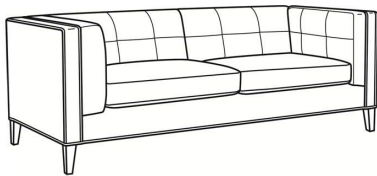

CR LAINE®

STYLE • COMFORT • COLOR

Chester / L1950-20

DESCRIPTION:	Sofa (82W)
OUTSIDE:	82"W x 36"D x 30"H
INSIDE:	61.5"W x 23"D
SEAT:	20"H
ARM:	30"H
COM:	Plain: 207 sq ft
WEIGHT:	170 lbs

L = available in leather

Standard Features:

Weltless Cushion

May be shown with optional features

CHESTER

Standard Seat Cushion: Hallmark Seat

Also available:

Chester / 1950-20
Sofa (82W)
Outside: 82W x 36D x 30H
Inside: 61.5W x 23D

Chester / 1950-20NS
Sofa (82W)
Outside: 82W x 36D x 30H
Inside: 61.5W x 23D

Chester / 1950-21
Long Sofa (100W)
Outside: 100W x 36D x 30H
Inside: 79.5W x 23D

Chester / 1950-21NS
Long Sofa (100W)
Outside: 100W x 36D x 30H
Inside: 79.5W x 23D

Chester / L1950-21
Leather Long Sofa (100W)
Outside: 100W x 36D x 30H
Inside: 79.5W x 23D