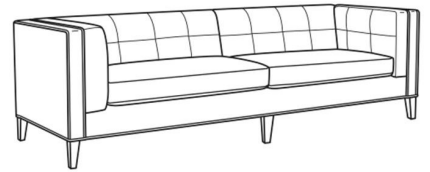

CR LAINE®

STYLE • COMFORT • COLOR

Chester / L1950-20

DESCRIPTION:	Sofa (82W)
OUTSIDE:	82"W x 36"D x 30"H
INSIDE:	61.5"W x 23"D
SEAT:	20"H
ARM:	30"H
COM:	Plain: 207 sq ft
WEIGHT:	170 lbs

L = available in leather

Standard Features:

Weltless Cushion

May be shown with optional features

CHESTER

Standard Seat Cushion: Hallmark Seat

Also available:

Chester / 1950-20
Sofa (82W)
Outside: 82W x 36D x 30H
Inside: 61.5W x 23D

Chester / 1950-20NS
Sofa (82W)
Outside: 82W x 36D x 30H
Inside: 61.5W x 23D

Chester / 1950-21
Long Sofa (100W)
Outside: 100W x 36D x 30H
Inside: 79.5W x 23D

Chester / 1950-21NS
Long Sofa (100W)
Outside: 100W x 36D x 30H
Inside: 79.5W x 23D

Chester / L1950-21
Leather Long Sofa (100W)
Outside: 100W x 36D x 30H
Inside: 79.5W x 23D