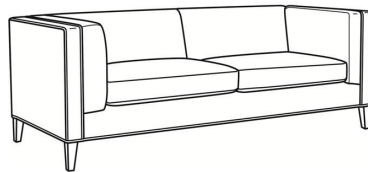

CR LAINE®

STYLE • COMFORT • COLOR

Chester / L1950-20

DESCRIPTION:	Sofa (82W)
OUTSIDE:	82"W x 36"D x 30"H
INSIDE:	61.5"W x 23"D
SEAT:	20"H
ARM:	30"H
COM:	Plain: 207 sq ft
WEIGHT:	170 lbs

L = available in leather

Standard Features:

Weltless Cushion

May be shown with optional features

CHESTER

Standard Seat Cushion: Hallmark Seat

Also available:

Chester / 1950-20
Sofa (82W)
Outside: 82W x 36D x 30H
Inside: 61.5W x 23D

Chester / 1950-20NS
Sofa (82W)
Outside: 82W x 36D x 30H
Inside: 61.5W x 23D

Chester / 1950-21
Long Sofa (100W)
Outside: 100W x 36D x 30H
Inside: 79.5W x 23D

Chester / 1950-21NS
Long Sofa (100W)
Outside: 100W x 36D x 30H
Inside: 79.5W x 23D

Chester / L1950-21
Leather Long Sofa (100W)
Outside: 100W x 36D x 30H
Inside: 79.5W x 23D