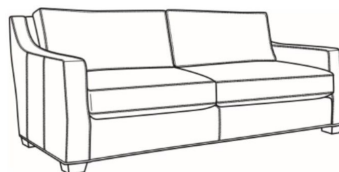

## Barrett / L1990-01

DESCRIPTION:	Long Sofa (105W)
OUTSIDE:	105"W x 43.5"D x 35.5"H
INSIDE:	92.5"W x 24"D
SEAT:	21"H
ARM:	26.5"H
BACK RAIL:	34.5"H
COM:	Plain: 306 sq ft
WEIGHT:	170 lbs

**L** = available in leather

Standard Features:

Box Border Back

Saddle-Stitched

Due to the convergence on track arm, plaids and stripes are not recommended for this frame

May be shown with optional features

## BARRETT

Standard Seat Cushion:	Comfort Down Seat
Standard Back Pillow:	Comfort Down Back

Also available:

Barrett / 1990-00  
Sofa (90.5W)  
Outside: 90.5W x 43.5D x 35.5H  
Inside: 78W x 24D

Barrett / 1990-01  
Long Sofa (105W)  
Outside: 105W x 43.5D x 35.5H  
Inside: 92.5W x 24D

Barrett / 1990-22  
Apt Sofa (78.5W)  
Outside: 78.5W x 43.5D x 35.5H  
Inside: 66W x 24D

Barrett / L1990-00  
Leather Sofa (90.5W)  
Outside: 90.5W x 43.5D x 35.5H  
Inside: 78W x 24D

Barrett / L1990-22  
Leather Apt Sofa (78.5W)  
Outside: 78.5W x 43.5D x 35.5H  
Inside: 66W x 24D