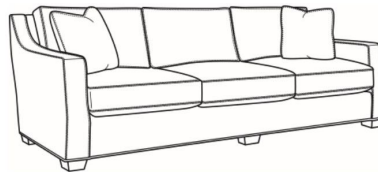

## Barrett / L1990-01

DESCRIPTION:	Long Sofa (105W)
OUTSIDE:	105"W x 43.5"D x 35.5"H
INSIDE:	92.5"W x 24"D
SEAT:	21"H
ARM:	26.5"H
BACK RAIL:	34.5"H
COM:	Plain: 306 sq ft
WEIGHT:	170 lbs

**L** = available in leather

Standard Features:

Box Border Back

Saddle-Stitched

Due to the convergence on track arm, plaids and stripes are not recommended for this frame

May be shown with optional features

## BARRETT

Standard Seat Cushion:	Comfort Down Seat
Standard Back Pillow:	Comfort Down Back

Also available:

Barrett / 1990-00  
Sofa (90.5W)  
Outside: 90.5W x 43.5D x 35.5H  
Inside: 78W x 24D

Barrett / 1990-01  
Long Sofa (105W)  
Outside: 105W x 43.5D x 35.5H  
Inside: 92.5W x 24D