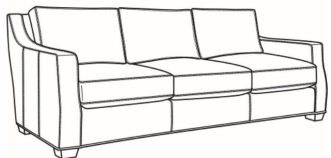

## Barrett / L1990-01

DESCRIPTION:	Long Sofa (105W)
OUTSIDE:	105"W x 43.5"D x 35.5"H
INSIDE:	92.5"W x 24"D
SEAT:	21"H
ARM:	26.5"H
BACK RAIL:	34.5"H
COM:	Plain: 306 sq ft
WEIGHT:	170 lbs

**L** = available in leather

Standard Features:

Box Border Back

Saddle-Stitched

Due to the convergence on track arm, plaids and stripes are not recommended for this frame

May be shown with optional features

## BARRETT

Standard Seat Cushion:	Comfort Down Seat
Standard Back Pillow:	Comfort Down Back

Also available:

Barrett / 1990-00  
Sofa (90.5W)  
Outside: 90.5W x 43.5D x 35.5H  
Inside: 78W x 24D

Barrett / 1990-01  
Long Sofa (105W)  
Outside: 105W x 43.5D x 35.5H  
Inside: 92.5W x 24D

Barrett / 1990-22  
Apt Sofa (78.5W)  
Outside: 78.5W x 43.5D x 35.5H  
Inside: 66W x 24D

Barrett / L1990-00  
Leather Sofa (90.5W)  
Outside: 90.5W x 43.5D x 35.5H  
Inside: 78W x 24D

Barrett / L1990-22  
Leather Apt Sofa (78.5W)  
Outside: 78.5W x 43.5D x 35.5H  
Inside: 66W x 24D