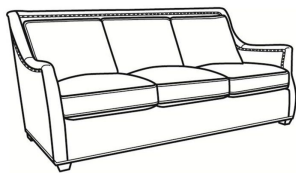

CR LAINE®

STYLE • COMFORT • COLOR

Marcoux / L2025-SW

DESCRIPTION:	Swivel Chair (34W)
OUTSIDE:	34"W x 41"D x 39"H
INSIDE:	23"W x 21.5"D
SEAT:	20"H
ARM:	26.5"H
COM:	Plain: 126 sq ft
WEIGHT:	80 lbs

L = available in leather

Standard Features:

Knife Edge Back

Standard with small nail trim applied head-to-head around roll

Due to the construction of this style, nails cannot be removed

May be shown with optional features

MARCOUX

Standard Seat Cushion:	Comfort Down Seat
Standard Back Pillow:	Legacy Down Back

Also available:

Marcoux / L2027
Leather Ottoman (29W X 23D)
Outside: 29W x 23D x 17H
Inside: 0W x 0D

Marcoux / 2027
Ottoman (29W X 23D)
Outside: 29W x 23D x 17H
Inside: 0W x 0D

Marcoux / 2020
Sofa (85.5W)
Outside: 85.5W x 41D x 39H
Inside: 76W x 21.5D

Marcoux / 2021
Long Sofa (97.5W)
Outside: 97.5W x 41D x 39H
Inside: 88W x 21.5D

Marcoux / 2025
Chair (34W)
Outside: 34W x 41D x 39H
Inside: 23W x 21.5D

Marcoux / 2025-SW
Swivel Chair (34W)
Outside: 34W x 41D x 39H
Inside: 23W x 21.5D