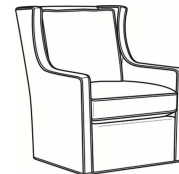

CR LAINE®

STYLE • COMFORT • COLOR

Chance / L2446-05

DESCRIPTION:	Chair (31W)
OUTSIDE:	31"W x 41"D x 41"H
INSIDE:	24.5"W x 22.5"D
SEAT:	20.5"H
ARM:	25"H
BACK RAIL:	41"H
COM:	Plain: 134 sq ft
WEIGHT:	65 lbs

L = available in leather

Standard Features:

Box Border Back

May be shown with optional features

CHANCE

Standard Seat Cushion:	Comfort Down Seat
Standard Back Pillow:	Comfort Down Back

Also available:

Chance / L2446-07
Leather Ottoman (28W X 21D)
Outside: 28W x 21D x 17.5H
Inside: 0W x 0D

Chance / 2446-07
Ottoman (28W X 21D)
Outside: 28W x 21D x 17.5H
Inside: 0W x 0D

Chance / 2446-05
Chair (31W)
Outside: 31W x 41D x 41H
Inside: 24.5W x 22.5D

Chance / 2446-05SW
Swivel Chair (31W)
Outside: 31W x 41D x 41H
Inside: 24.5W x 22.5D

Chance / L2446-05SW
Leather Swivel Chair (31W)
Outside: 31W x 41D x 41H
Inside: 24.5W x 22.5D