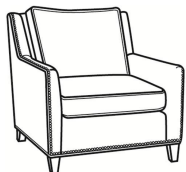

CR LAINE®

STYLE • COMFORT • COLOR

Jeremy / L2460

DESCRIPTION:	Sofa (84.5W)
OUTSIDE:	84.5"W x 41"D x 36"H
INSIDE:	77"W x 22"D
SEAT:	19"H
ARM:	24"H
BACK RAIL:	34.5"H
COM:	Plain: 255 sq ft
WEIGHT:	180 lbs

L = available in leather

SC = available slipcovered

Standard Features:

Box Border Back

Standard with medium nail trim

May be shown with optional features

JEREMY

Standard Seat Cushion: Mayfair Seat
Standard Back Pillow: Fiber Back

Also available:

Jeremy / 2460
Sofa (84.5W)
Outside: 84.5W x 41D x 36H
Inside: 77W x 22D

Jeremy / 2461
Long Sofa (94.5W)
Outside: 94.5W x 41D x 36H
Inside: 87W x 22D

Jeremy / 2462
Apt Sofa (76.5W)
Outside: 76.5W x 41D x 36H
Inside: 69W x 22D

Jeremy / 2465
Chair (29.5W)
Outside: 29.5W x 41D x 36H
Inside: 22W x 22D

Jeremy / 2460-SC
Slipcovered Sofa (84.5W)
Outside: 84.5W x 41D x 36H
Inside: 77W x 22D

Jeremy / 2461-SC
Slipcovered Long Sofa (94.5W)
Outside: 94.5W x 41D x 36H
Inside: 87W x 22D