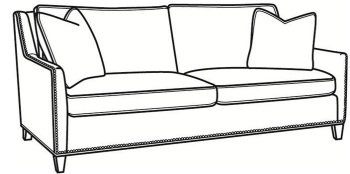

CR LAINE®

STYLE • COMFORT • COLOR

Jeremy / L2460

DESCRIPTION:	Sofa (84.5W)
OUTSIDE:	84.5"W x 41"D x 36"H
INSIDE:	77"W x 22"D
SEAT:	19"H
ARM:	24"H
BACK RAIL:	34.5"H
COM:	Plain: 255 sq ft
WEIGHT:	180 lbs

L = available in leather

SC = available slipcovered

Standard Features:

Box Border Back

Standard with medium nail trim

May be shown with optional features

JEREMY

Standard Seat Cushion: Mayfair Seat
Standard Back Pillow: Fiber Back

Also available:

Jeremy / 2460
Sofa (84.5W)
Outside: 84.5W x 41D x 36H
Inside: 77W x 22D

Jeremy / 2461
Long Sofa (94.5W)
Outside: 94.5W x 41D x 36H
Inside: 87W x 22D

Jeremy / 2462
Apt Sofa (76.5W)
Outside: 76.5W x 41D x 36H
Inside: 69W x 22D

Jeremy / 2465
Chair (29.5W)
Outside: 29.5W x 41D x 36H
Inside: 22W x 22D

Jeremy / 2460-SC
Slipcovered Sofa (84.5W)
Outside: 84.5W x 41D x 36H
Inside: 77W x 22D

Jeremy / 2461-SC
Slipcovered Long Sofa (94.5W)
Outside: 94.5W x 41D x 36H
Inside: 87W x 22D