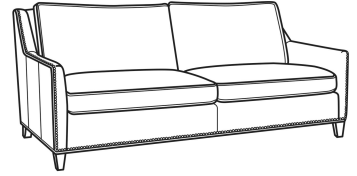

SC = available slipcovered

Standard Features:

Box Border Back

Standard with medium nail trim

May be shown with optional features

JEREMY

Standard Seat Cushion: Mayfair Seat
Standard Back Pillow: Fiber Back

Also available:

Jeremy / 2460
Sofa (84.5W)
Outside: 84.5W x 41D x 36H
Inside: 77W x 22D

Jeremy / 2461
Long Sofa (94.5W)
Outside: 94.5W x 41D x 36H
Inside: 87W x 22D

Jeremy / 2462
Apt Sofa (76.5W)
Outside: 76.5W x 41D x 36H
Inside: 69W x 22D

Jeremy / 2465
Chair (29.5W)
Outside: 29.5W x 41D x 36H
Inside: 22W x 22D

Jeremy / 2460-SC
Slipcovered Sofa (84.5W)
Outside: 84.5W x 41D x 36H
Inside: 77W x 22D

Jeremy / 2461-SC
Slipcovered Long Sofa (94.5W)
Outside: 94.5W x 41D x 36H
Inside: 87W x 22D

Jeremy / 2462-SC
Slipcovered Apt Sofa (76.5W)
Outside: 76.5W x 41D x 36H
Inside: 69W x 22D

Jeremy / 2465-SC
Slipcovered Chair (29.5W)
Outside: 29.5W x 41D x 36H
Inside: 22W x 22D

Jeremy / L2461
Leather Long Sofa (94.5W)
Outside: 94.5W x 41D x 36H
Inside: 87W x 22D