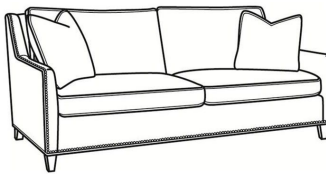

CR LAINE®

STYLE • COMFORT • COLOR

Jeremy / L2460

DESCRIPTION:	Sofa (84.5W)
OUTSIDE:	84.5"W x 41"D x 36"H
INSIDE:	77"W x 22"D
SEAT:	19"H
ARM:	24"H
BACK RAIL:	34.5"H
COM:	Plain: 255 sq ft
WEIGHT:	180 lbs

L = available in leather

SC = available slipcovered

Standard Features:

Box Border Back

Standard with medium nail trim

May be shown with optional features

JEREMY

Standard Seat Cushion: Mayfair Seat
Standard Back Pillow: Fiber Back

Also available:

Jeremy / 2460
Sofa (84.5W)
Outside: 84.5W x 41D x 36H
Inside: 77W x 22D

Jeremy / 2461
Long Sofa (94.5W)
Outside: 94.5W x 41D x 36H
Inside: 87W x 22D

Jeremy / 2462
Apt Sofa (76.5W)
Outside: 76.5W x 41D x 36H
Inside: 69W x 22D

Jeremy / 2465
Chair (29.5W)
Outside: 29.5W x 41D x 36H
Inside: 22W x 22D

Jeremy / 2460-SC
Slipcovered Sofa (84.5W)
Outside: 84.5W x 41D x 36H
Inside: 77W x 22D

Jeremy / 2461-SC
Slipcovered Long Sofa (94.5W)
Outside: 94.5W x 41D x 36H
Inside: 87W x 22D