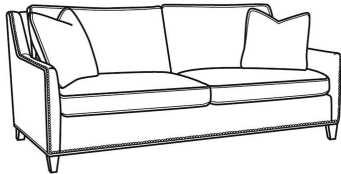

CR LAINE®

STYLE • COMFORT • COLOR

Jeremy / L2460

DESCRIPTION:	Sofa (84.5W)
OUTSIDE:	84.5"W x 41"D x 36"H
INSIDE:	77"W x 22"D
SEAT:	19"H
ARM:	24"H
BACK RAIL:	34.5"H
COM:	Plain: 255 sq ft
WEIGHT:	180 lbs

L = available in leather

SC = available slipcovered

Standard Features:

Box Border Back

Standard with medium nail trim

May be shown with optional features

JEREMY

Standard Seat Cushion: Mayfair Seat
Standard Back Pillow: Fiber Back

Also available:

Jeremy / 2460
Sofa (84.5W)
Outside: 84.5W x 41D x 36H
Inside: 77W x 22D

Jeremy / 2461
Long Sofa (94.5W)
Outside: 94.5W x 41D x 36H
Inside: 87W x 22D

Jeremy / 2462
Apt Sofa (76.5W)
Outside: 76.5W x 41D x 36H
Inside: 69W x 22D

Jeremy / 2465
Chair (29.5W)
Outside: 29.5W x 41D x 36H
Inside: 22W x 22D

Jeremy / 2460-SC
Slipcovered Sofa (84.5W)
Outside: 84.5W x 41D x 36H
Inside: 77W x 22D

Jeremy / 2461-SC
Slipcovered Long Sofa (94.5W)
Outside: 94.5W x 41D x 36H
Inside: 87W x 22D