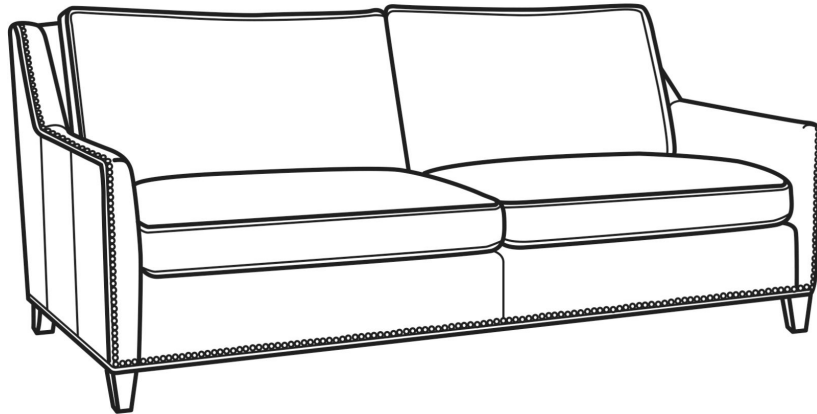

CR LAINE®

STYLE • COMFORT • COLOR

Jeremy / L2460

DESCRIPTION:	Sofa (84.5W)
OUTSIDE:	84.5"W x 41"D x 36"H
INSIDE:	77"W x 22"D
SEAT:	19"H
ARM:	24"H
BACK RAIL:	34.5"H
COM:	Plain: 255 sq ft
WEIGHT:	180 lbs

L = available in leather

SC = available slipcovered

Standard Features:

Box Border Back

Standard with medium nail trim

May be shown with optional features

JEREMY

Standard Seat Cushion: Mayfair Seat
Standard Back Pillow: Fiber Back

Also available:

Jeremy / 2460
Sofa (84.5W)
Outside: 84.5W x 41D x 36H
Inside: 77W x 22D

Jeremy / 2461
Long Sofa (94.5W)
Outside: 94.5W x 41D x 36H
Inside: 87W x 22D

Jeremy / 2462
Apt Sofa (76.5W)
Outside: 76.5W x 41D x 36H
Inside: 69W x 22D

Jeremy / 2465
Chair (29.5W)
Outside: 29.5W x 41D x 36H
Inside: 22W x 22D

Jeremy / 2460-SC
Slipcovered Sofa (84.5W)
Outside: 84.5W x 41D x 36H
Inside: 77W x 22D

Jeremy / 2461-SC
Slipcovered Long Sofa (94.5W)
Outside: 94.5W x 41D x 36H
Inside: 87W x 22D