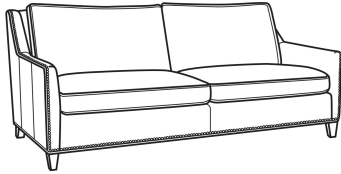

SC = available slipcovered

Standard Features:

Box Border Back

Standard with medium nail trim

May be shown with optional features

JEREMY

Standard Seat Cushion: Mayfair Seat
Standard Back Pillow: Fiber Back

Also available:

Jeremy / 2460
Sofa (84.5W)
Outside: 84.5W x 41D x 36H
Inside: 77W x 22D

Jeremy / 2461
Long Sofa (94.5W)
Outside: 94.5W x 41D x 36H
Inside: 87W x 22D

Jeremy / 2462
Apt Sofa (76.5W)
Outside: 76.5W x 41D x 36H
Inside: 69W x 22D

Jeremy / 2465
Chair (29.5W)
Outside: 29.5W x 41D x 36H
Inside: 22W x 22D

Jeremy / 2460-SC
Slipcovered Sofa (84.5W)
Outside: 84.5W x 41D x 36H
Inside: 77W x 22D

Jeremy / 2461-SC
Slipcovered Long Sofa (94.5W)
Outside: 94.5W x 41D x 36H
Inside: 87W x 22D

Jeremy / 2462-SC
Slipcovered Apt Sofa (76.5W)
Outside: 76.5W x 41D x 36H
Inside: 69W x 22D

Jeremy / 2465-SC
Slipcovered Chair (29.5W)
Outside: 29.5W x 41D x 36H
Inside: 22W x 22D

Jeremy / L2461
Leather Long Sofa (94.5W)
Outside: 94.5W x 41D x 36H
Inside: 87W x 22D