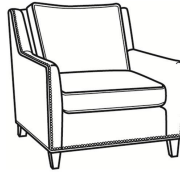

Jeremy / L2465
Leather Chair (29.5W)
Outside: 29.5W x 41D x 36H
Inside: 22W x 22D