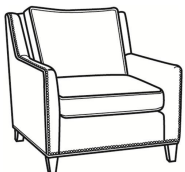

## JEREMY

Standard Seat Cushion: Mayfair Seat  
 Standard Back Pillow: Fiber Back

### Also available:

Jeremy / 2460  
 Sofa (84.5W)  
 Outside: 84.5W x 41D x 36H  
 Inside: 77W x 22D

Jeremy / 2461  
 Long Sofa (94.5W)  
 Outside: 94.5W x 41D x 36H  
 Inside: 87W x 22D

Jeremy / 2462  
 Apt Sofa (76.5W)  
 Outside: 76.5W x 41D x 36H  
 Inside: 69W x 22D

Jeremy / 2465  
 Chair (29.5W)  
 Outside: 29.5W x 41D x 36H  
 Inside: 22W x 22D

Jeremy / 2460-SC  
 Slipcovered Sofa (84.5W)  
 Outside: 84.5W x 41D x 36H  
 Inside: 77W x 22D

Jeremy / 2461-SC  
 Slipcovered Long Sofa (94.5W)  
 Outside: 94.5W x 41D x 36H  
 Inside: 87W x 22D