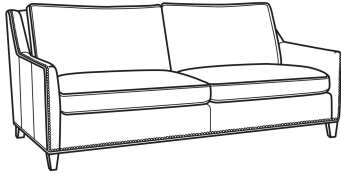

### Also available:

Jeremy / 2460  
 Sofa (84.5W)  
 Outside: 84.5W x 41D x 36H  
 Inside: 77W x 22D

Jeremy / 2461  
 Long Sofa (94.5W)  
 Outside: 94.5W x 41D x 36H  
 Inside: 87W x 22D

Jeremy / 2462  
 Apt Sofa (76.5W)  
 Outside: 76.5W x 41D x 36H  
 Inside: 69W x 22D

Jeremy / 2465  
 Chair (29.5W)  
 Outside: 29.5W x 41D x 36H  
 Inside: 22W x 22D

Jeremy / 2460-SC  
 Slipcovered Sofa (84.5W)  
 Outside: 84.5W x 41D x 36H  
 Inside: 77W x 22D

Jeremy / 2461-SC  
 Slipcovered Long Sofa (94.5W)  
 Outside: 94.5W x 41D x 36H  
 Inside: 87W x 22D

Jeremy / 2462-SC  
Slipcovered Apt Sofa (76.5W)  
Outside: 76.5W x 41D x 36H  
Inside: 69W x 22D

Jeremy / 2465-SC  
Slipcovered Chair (29.5W)  
Outside: 29.5W x 41D x 36H  
Inside: 22W x 22D

Jeremy / L2460  
Leather Sofa (84.5W)  
Outside: 84.5W x 41D x 36H  
Inside: 77W x 22D