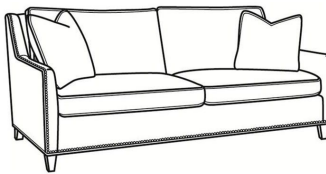

Jeremy / 2461
Long Sofa (94.5W)
Outside: 94.5W x 41D x 36H
Inside: 87W x 22D