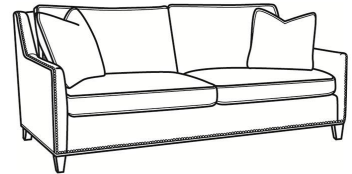

## Jeremy / L2461

DESCRIPTION:	Long Sofa (94.5W)
OUTSIDE:	94.5"W x 41"D x 36"H
INSIDE:	87"W x 22"D
SEAT:	19"H
ARM:	24"H
BACK RAIL:	34.5"H
COM:	Plain: 258 sq ft
WEIGHT:	180 lbs

**L** = available in leather  
**SC** = available slipcovered

### Standard Features:

- Box Border Back
- Standard with medium nail trim
- May be shown with optional features

## JEREMY

Standard Seat Cushion: Mayfair Seat  
 Standard Back Pillow: Fiber Back

### Also available:

Jeremy / 2460  
 Sofa (84.5W)  
 Outside: 84.5W x 41D x 36H  
 Inside: 77W x 22D

Jeremy / 2461  
 Long Sofa (94.5W)  
 Outside: 94.5W x 41D x 36H  
 Inside: 87W x 22D

Jeremy / 2462  
 Apt Sofa (76.5W)  
 Outside: 76.5W x 41D x 36H  
 Inside: 69W x 22D