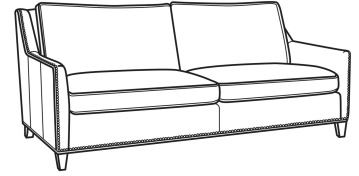

### Also available:

Jeremy / 2460  
 Sofa (84.5W)  
 Outside: 84.5W x 41D x 36H  
 Inside: 77W x 22D

Jeremy / 2461  
 Long Sofa (94.5W)  
 Outside: 94.5W x 41D x 36H  
 Inside: 87W x 22D

Jeremy / 2462  
 Apt Sofa (76.5W)  
 Outside: 76.5W x 41D x 36H  
 Inside: 69W x 22D

Jeremy / 2465  
 Chair (29.5W)  
 Outside: 29.5W x 41D x 36H  
 Inside: 22W x 22D

Jeremy / 2460-SC  
 Slipcovered Sofa (84.5W)  
 Outside: 84.5W x 41D x 36H  
 Inside: 77W x 22D

Jeremy / 2461-SC  
 Slipcovered Long Sofa (94.5W)  
 Outside: 94.5W x 41D x 36H  
 Inside: 87W x 22D

Jeremy / 2462-SC  
Slipcovered Apt Sofa (76.5W)  
Outside: 76.5W x 41D x 36H  
Inside: 69W x 22D

Jeremy / 2465-SC  
Slipcovered Chair (29.5W)  
Outside: 29.5W x 41D x 36H  
Inside: 22W x 22D

Jeremy / L2460  
Leather Sofa (84.5W)  
Outside: 84.5W x 41D x 36H  
Inside: 77W x 22D