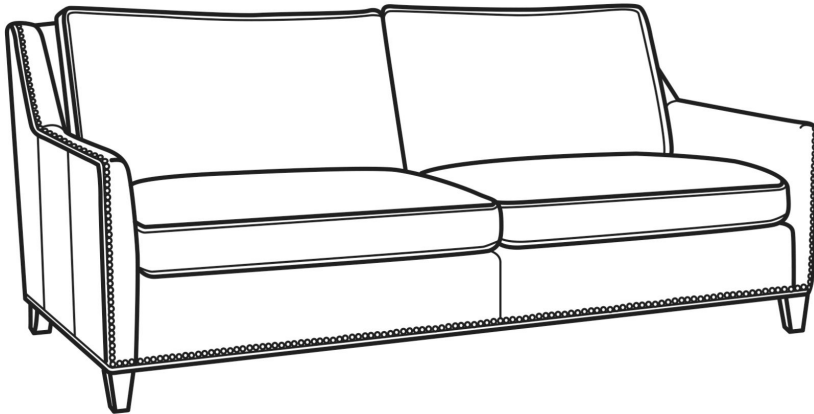

# CR LAINE®

STYLE • COMFORT • COLOR

## Jeremy / L2461

DESCRIPTION:	Long Sofa (94.5W)
OUTSIDE:	94.5"W x 41"D x 36"H
INSIDE:	87"W x 22"D
SEAT:	19"H
ARM:	24"H
BACK RAIL:	34.5"H
COM:	Plain: 258 sq ft
WEIGHT:	180 lbs

**L** = available in leather  
**SC** = available slipcovered

### Standard Features:

- Box Border Back
- Standard with medium nail trim
- May be shown with optional features

## JEREMY

Standard Seat Cushion: Mayfair Seat  
 Standard Back Pillow: Fiber Back