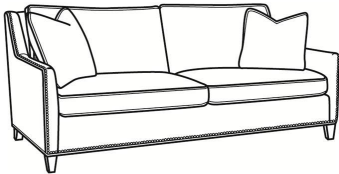

Also available:

Jeremy / 2460
Sofa (84.5W)
Outside: 84.5W x 41D x 36H
Inside: 77W x 22D