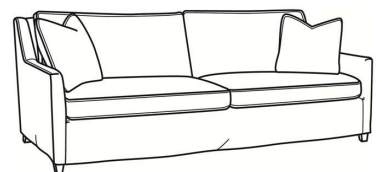

## JEREMY

Standard Seat Cushion: Mayfair Seat  
 Standard Back Pillow: Fiber Back

### Also available:

Jeremy / 2460  
 Sofa (84.5W)  
 Outside: 84.5W x 41D x 36H  
 Inside: 77W x 22D

Jeremy / 2461  
 Long Sofa (94.5W)  
 Outside: 94.5W x 41D x 36H  
 Inside: 87W x 22D

Jeremy / 2462  
 Apt Sofa (76.5W)  
 Outside: 76.5W x 41D x 36H  
 Inside: 69W x 22D

Jeremy / 2465  
 Chair (29.5W)  
 Outside: 29.5W x 41D x 36H  
 Inside: 22W x 22D

Jeremy / 2460-SC  
 Slipcovered Sofa (84.5W)  
 Outside: 84.5W x 41D x 36H  
 Inside: 77W x 22D

Jeremy / 2461-SC  
 Slipcovered Long Sofa (94.5W)  
 Outside: 94.5W x 41D x 36H  
 Inside: 87W x 22D