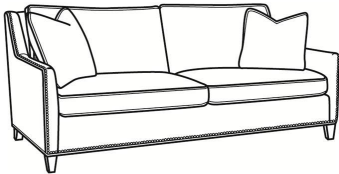

CR LAINE®

STYLE • COMFORT • COLOR

Jeremy / L2462

DESCRIPTION:	Apt Sofa (76.5W)
OUTSIDE:	76.5"W x 41"D x 36"H
INSIDE:	69"W x 22"D
SEAT:	19"H
ARM:	24"H
BACK RAIL:	34.5"H
COM:	Plain: 242 sq ft
WEIGHT:	170 lbs

L = available in leather
SC = available slipcovered

Standard Features:

- Box Border Back
- Standard with medium nail trim
- May be shown with optional features

JEREMY

Standard Seat Cushion: Mayfair Seat
 Standard Back Pillow: Fiber Back

Also available:

Jeremy / 2460
 Sofa (84.5W)
 Outside: 84.5W x 41D x 36H
 Inside: 77W x 22D

Jeremy / 2461
 Long Sofa (94.5W)
 Outside: 94.5W x 41D x 36H
 Inside: 87W x 22D

Jeremy / 2462
 Apt Sofa (76.5W)
 Outside: 76.5W x 41D x 36H
 Inside: 69W x 22D

Jeremy / 2465
 Chair (29.5W)
 Outside: 29.5W x 41D x 36H
 Inside: 22W x 22D

Jeremy / 2460-SC
 Slipcovered Sofa (84.5W)
 Outside: 84.5W x 41D x 36H
 Inside: 77W x 22D

Jeremy / 2461-SC
 Slipcovered Long Sofa (94.5W)
 Outside: 94.5W x 41D x 36H
 Inside: 87W x 22D