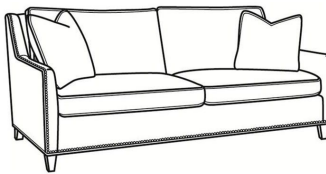

CR LAINE®

STYLE • COMFORT • COLOR

Jeremy / L2462

DESCRIPTION:	Apt Sofa (76.5W)
OUTSIDE:	76.5"W x 41"D x 36"H
INSIDE:	69"W x 22"D
SEAT:	19"H
ARM:	24"H
BACK RAIL:	34.5"H
COM:	Plain: 242 sq ft
WEIGHT:	170 lbs

L = available in leather
SC = available slipcovered

Standard Features:

- Box Border Back
- Standard with medium nail trim
- May be shown with optional features

JEREMY

Standard Seat Cushion: Mayfair Seat
 Standard Back Pillow: Fiber Back

Also available:

Jeremy / 2460
 Sofa (84.5W)
 Outside: 84.5W x 41D x 36H
 Inside: 77W x 22D

Jeremy / 2461
 Long Sofa (94.5W)
 Outside: 94.5W x 41D x 36H
 Inside: 87W x 22D

Jeremy / 2462
 Apt Sofa (76.5W)
 Outside: 76.5W x 41D x 36H
 Inside: 69W x 22D

Jeremy / 2465
 Chair (29.5W)
 Outside: 29.5W x 41D x 36H
 Inside: 22W x 22D

Jeremy / 2460-SC
 Slipcovered Sofa (84.5W)
 Outside: 84.5W x 41D x 36H
 Inside: 77W x 22D

Jeremy / 2461-SC
 Slipcovered Long Sofa (94.5W)
 Outside: 94.5W x 41D x 36H
 Inside: 87W x 22D