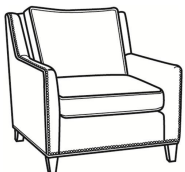

CR LAINE®

STYLE • COMFORT • COLOR

Jeremy / L2462

DESCRIPTION:	Apt Sofa (76.5W)
OUTSIDE:	76.5"W x 41"D x 36"H
INSIDE:	69"W x 22"D
SEAT:	19"H
ARM:	24"H
BACK RAIL:	34.5"H
COM:	Plain: 242 sq ft
WEIGHT:	170 lbs

L = available in leather
SC = available slipcovered

Standard Features:

- Box Border Back
- Standard with medium nail trim
- May be shown with optional features

JEREMY

Standard Seat Cushion: Mayfair Seat
 Standard Back Pillow: Fiber Back

Also available:

Jeremy / 2460
 Sofa (84.5W)
 Outside: 84.5W x 41D x 36H
 Inside: 77W x 22D

Jeremy / 2461
 Long Sofa (94.5W)
 Outside: 94.5W x 41D x 36H
 Inside: 87W x 22D

Jeremy / 2462
 Apt Sofa (76.5W)
 Outside: 76.5W x 41D x 36H
 Inside: 69W x 22D

Jeremy / 2465
 Chair (29.5W)
 Outside: 29.5W x 41D x 36H
 Inside: 22W x 22D

Jeremy / 2460-SC
 Slipcovered Sofa (84.5W)
 Outside: 84.5W x 41D x 36H
 Inside: 77W x 22D

Jeremy / 2461-SC
 Slipcovered Long Sofa (94.5W)
 Outside: 94.5W x 41D x 36H
 Inside: 87W x 22D