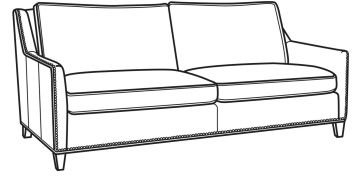

L = available in leather
SC = available slipcovered

Standard Features:

- Box Border Back
- Standard with medium nail trim
- May be shown with optional features

JEREMY

Standard Seat Cushion: Mayfair Seat
 Standard Back Pillow: Fiber Back

Also available:

Jeremy / 2460
 Sofa (84.5W)
 Outside: 84.5W x 41D x 36H
 Inside: 77W x 22D

Jeremy / 2461
 Long Sofa (94.5W)
 Outside: 94.5W x 41D x 36H
 Inside: 87W x 22D

Jeremy / 2462
 Apt Sofa (76.5W)
 Outside: 76.5W x 41D x 36H
 Inside: 69W x 22D

Jeremy / 2465
 Chair (29.5W)
 Outside: 29.5W x 41D x 36H
 Inside: 22W x 22D

Jeremy / 2460-SC
 Slipcovered Sofa (84.5W)
 Outside: 84.5W x 41D x 36H
 Inside: 77W x 22D

Jeremy / 2461-SC
 Slipcovered Long Sofa (94.5W)
 Outside: 94.5W x 41D x 36H
 Inside: 87W x 22D

Jeremy / 2462-SC
Slipcovered Apt Sofa (76.5W)
Outside: 76.5W x 41D x 36H
Inside: 69W x 22D

Jeremy / 2465-SC
Slipcovered Chair (29.5W)
Outside: 29.5W x 41D x 36H
Inside: 22W x 22D

Jeremy / L2460
Leather Sofa (84.5W)
Outside: 84.5W x 41D x 36H
Inside: 77W x 22D