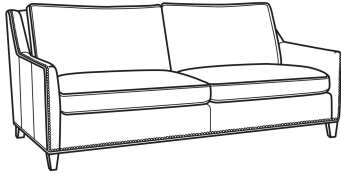

L = available in leather
SC = available slipcovered

Standard Features:

- Box Border Back
- Standard with medium nail trim
- May be shown with optional features

JEREMY

Standard Seat Cushion: Mayfair Seat
 Standard Back Pillow: Fiber Back

Also available:

Jeremy / 2460
 Sofa (84.5W)
 Outside: 84.5W x 41D x 36H
 Inside: 77W x 22D

Jeremy / 2461
 Long Sofa (94.5W)
 Outside: 94.5W x 41D x 36H
 Inside: 87W x 22D

Jeremy / 2462
 Apt Sofa (76.5W)
 Outside: 76.5W x 41D x 36H
 Inside: 69W x 22D

Jeremy / 2465
 Chair (29.5W)
 Outside: 29.5W x 41D x 36H
 Inside: 22W x 22D

Jeremy / 2460-SC
 Slipcovered Sofa (84.5W)
 Outside: 84.5W x 41D x 36H
 Inside: 77W x 22D

Jeremy / 2461-SC
 Slipcovered Long Sofa (94.5W)
 Outside: 94.5W x 41D x 36H
 Inside: 87W x 22D

Jeremy / 2462-SC
Slipcovered Apt Sofa (76.5W)
Outside: 76.5W x 41D x 36H
Inside: 69W x 22D

Jeremy / 2465-SC
Slipcovered Chair (29.5W)
Outside: 29.5W x 41D x 36H
Inside: 22W x 22D

Jeremy / L2460
Leather Sofa (84.5W)
Outside: 84.5W x 41D x 36H
Inside: 77W x 22D