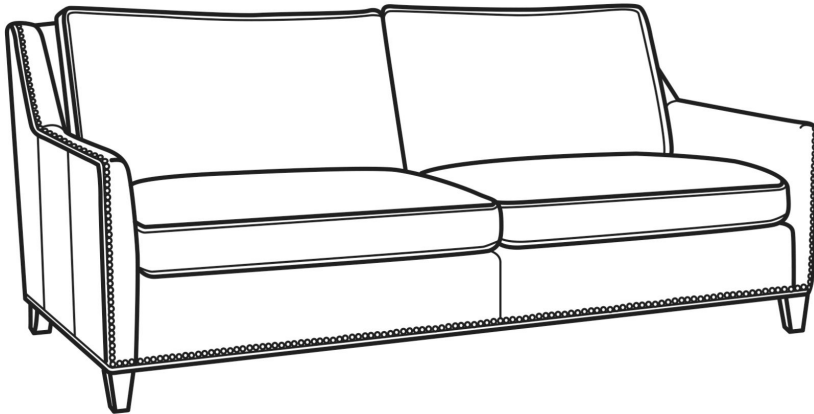

CR LAINE®

STYLE • COMFORT • COLOR

Jeremy / L2462

DESCRIPTION:	Apt Sofa (76.5W)
OUTSIDE:	76.5"W x 41"D x 36"H
INSIDE:	69"W x 22"D
SEAT:	19"H
ARM:	24"H
BACK RAIL:	34.5"H
COM:	Plain: 242 sq ft
WEIGHT:	170 lbs

L = available in leather
SC = available slipcovered

Standard Features:

- Box Border Back
- Standard with medium nail trim
- May be shown with optional features

JEREMY

Standard Seat Cushion: Mayfair Seat
 Standard Back Pillow: Fiber Back

Also available:

Jeremy / 2460
 Sofa (84.5W)
 Outside: 84.5W x 41D x 36H
 Inside: 77W x 22D

Jeremy / 2461
 Long Sofa (94.5W)
 Outside: 94.5W x 41D x 36H
 Inside: 87W x 22D

Jeremy / 2462
 Apt Sofa (76.5W)
 Outside: 76.5W x 41D x 36H
 Inside: 69W x 22D

Jeremy / 2465
 Chair (29.5W)
 Outside: 29.5W x 41D x 36H
 Inside: 22W x 22D

Jeremy / 2460-SC
 Slipcovered Sofa (84.5W)
 Outside: 84.5W x 41D x 36H
 Inside: 77W x 22D

Jeremy / 2461-SC
 Slipcovered Long Sofa (94.5W)
 Outside: 94.5W x 41D x 36H
 Inside: 87W x 22D