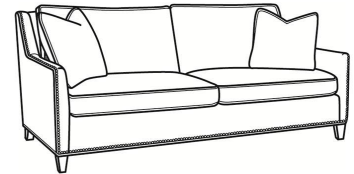

CR LAINE®

STYLE • COMFORT • COLOR

Jeremy / L2462

DESCRIPTION:	Apt Sofa (76.5W)
OUTSIDE:	76.5"W x 41"D x 36"H
INSIDE:	69"W x 22"D
SEAT:	19"H
ARM:	24"H
BACK RAIL:	34.5"H
COM:	Plain: 242 sq ft
WEIGHT:	170 lbs

L = available in leather
SC = available slipcovered

Standard Features:

- Box Border Back
- Standard with medium nail trim
- May be shown with optional features

JEREMY

Standard Seat Cushion: Mayfair Seat
 Standard Back Pillow: Fiber Back

Also available:

Jeremy / 2460
 Sofa (84.5W)
 Outside: 84.5W x 41D x 36H
 Inside: 77W x 22D

Jeremy / 2461
 Long Sofa (94.5W)
 Outside: 94.5W x 41D x 36H
 Inside: 87W x 22D

Jeremy / 2462
 Apt Sofa (76.5W)
 Outside: 76.5W x 41D x 36H
 Inside: 69W x 22D

Jeremy / 2465
 Chair (29.5W)
 Outside: 29.5W x 41D x 36H
 Inside: 22W x 22D

Jeremy / 2460-SC
 Slipcovered Sofa (84.5W)
 Outside: 84.5W x 41D x 36H
 Inside: 77W x 22D

Jeremy / 2461-SC
 Slipcovered Long Sofa (94.5W)
 Outside: 94.5W x 41D x 36H
 Inside: 87W x 22D