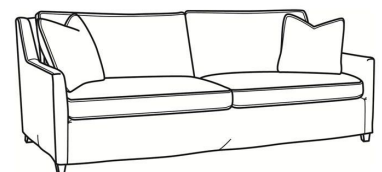

CR LAINE®

STYLE • COMFORT • COLOR

Jeremy / L2462

DESCRIPTION:	Apt Sofa (76.5W)
OUTSIDE:	76.5"W x 41"D x 36"H
INSIDE:	69"W x 22"D
SEAT:	19"H
ARM:	24"H
BACK RAIL:	34.5"H
COM:	Plain: 242 sq ft
WEIGHT:	170 lbs

L = available in leather
SC = available slipcovered

Standard Features:

- Box Border Back
- Standard with medium nail trim
- May be shown with optional features

JEREMY

Standard Seat Cushion: Mayfair Seat
 Standard Back Pillow: Fiber Back

Also available:

Jeremy / 2460
 Sofa (84.5W)
 Outside: 84.5W x 41D x 36H
 Inside: 77W x 22D

Jeremy / 2461
 Long Sofa (94.5W)
 Outside: 94.5W x 41D x 36H
 Inside: 87W x 22D

Jeremy / 2462
 Apt Sofa (76.5W)
 Outside: 76.5W x 41D x 36H
 Inside: 69W x 22D

Jeremy / 2465
 Chair (29.5W)
 Outside: 29.5W x 41D x 36H
 Inside: 22W x 22D

Jeremy / 2460-SC
 Slipcovered Sofa (84.5W)
 Outside: 84.5W x 41D x 36H
 Inside: 77W x 22D

Jeremy / 2461-SC
 Slipcovered Long Sofa (94.5W)
 Outside: 94.5W x 41D x 36H
 Inside: 87W x 22D